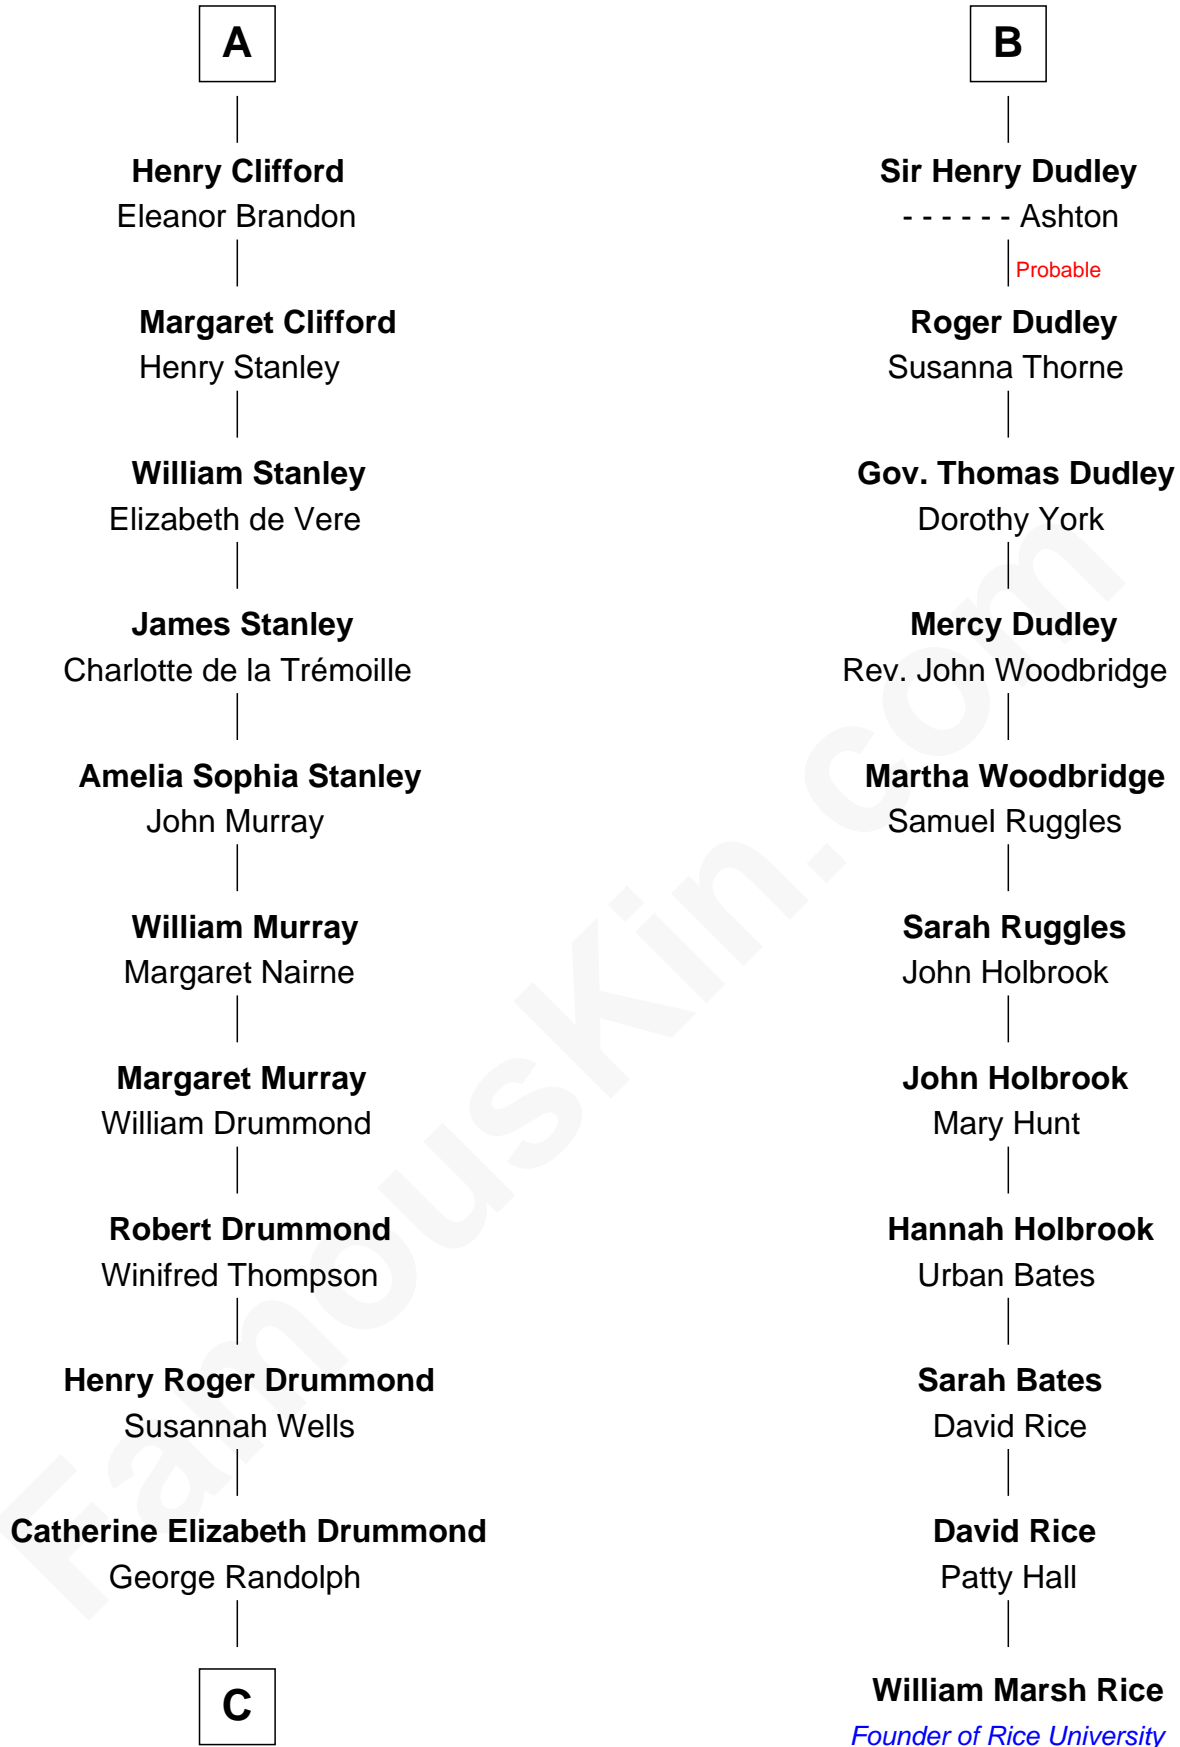

# FamousKin.com Relationship Chart of

**Hugh Grant**

*Movie Actor*

17th cousin 4 times removed of

**William Marsh Rice**

*Founder of Rice University*

**C**

—  
**Cyril Randolph**

Frances Selina Hervey

—  
**Felton George Randolph**

Emily Margaret Nepean

—  
**Margaret Isobel Randolph**

John Cassilis MacLean

—  
**Fynvola Susan MacLean**

James Murray Grant

—  
**Hugh Grant**