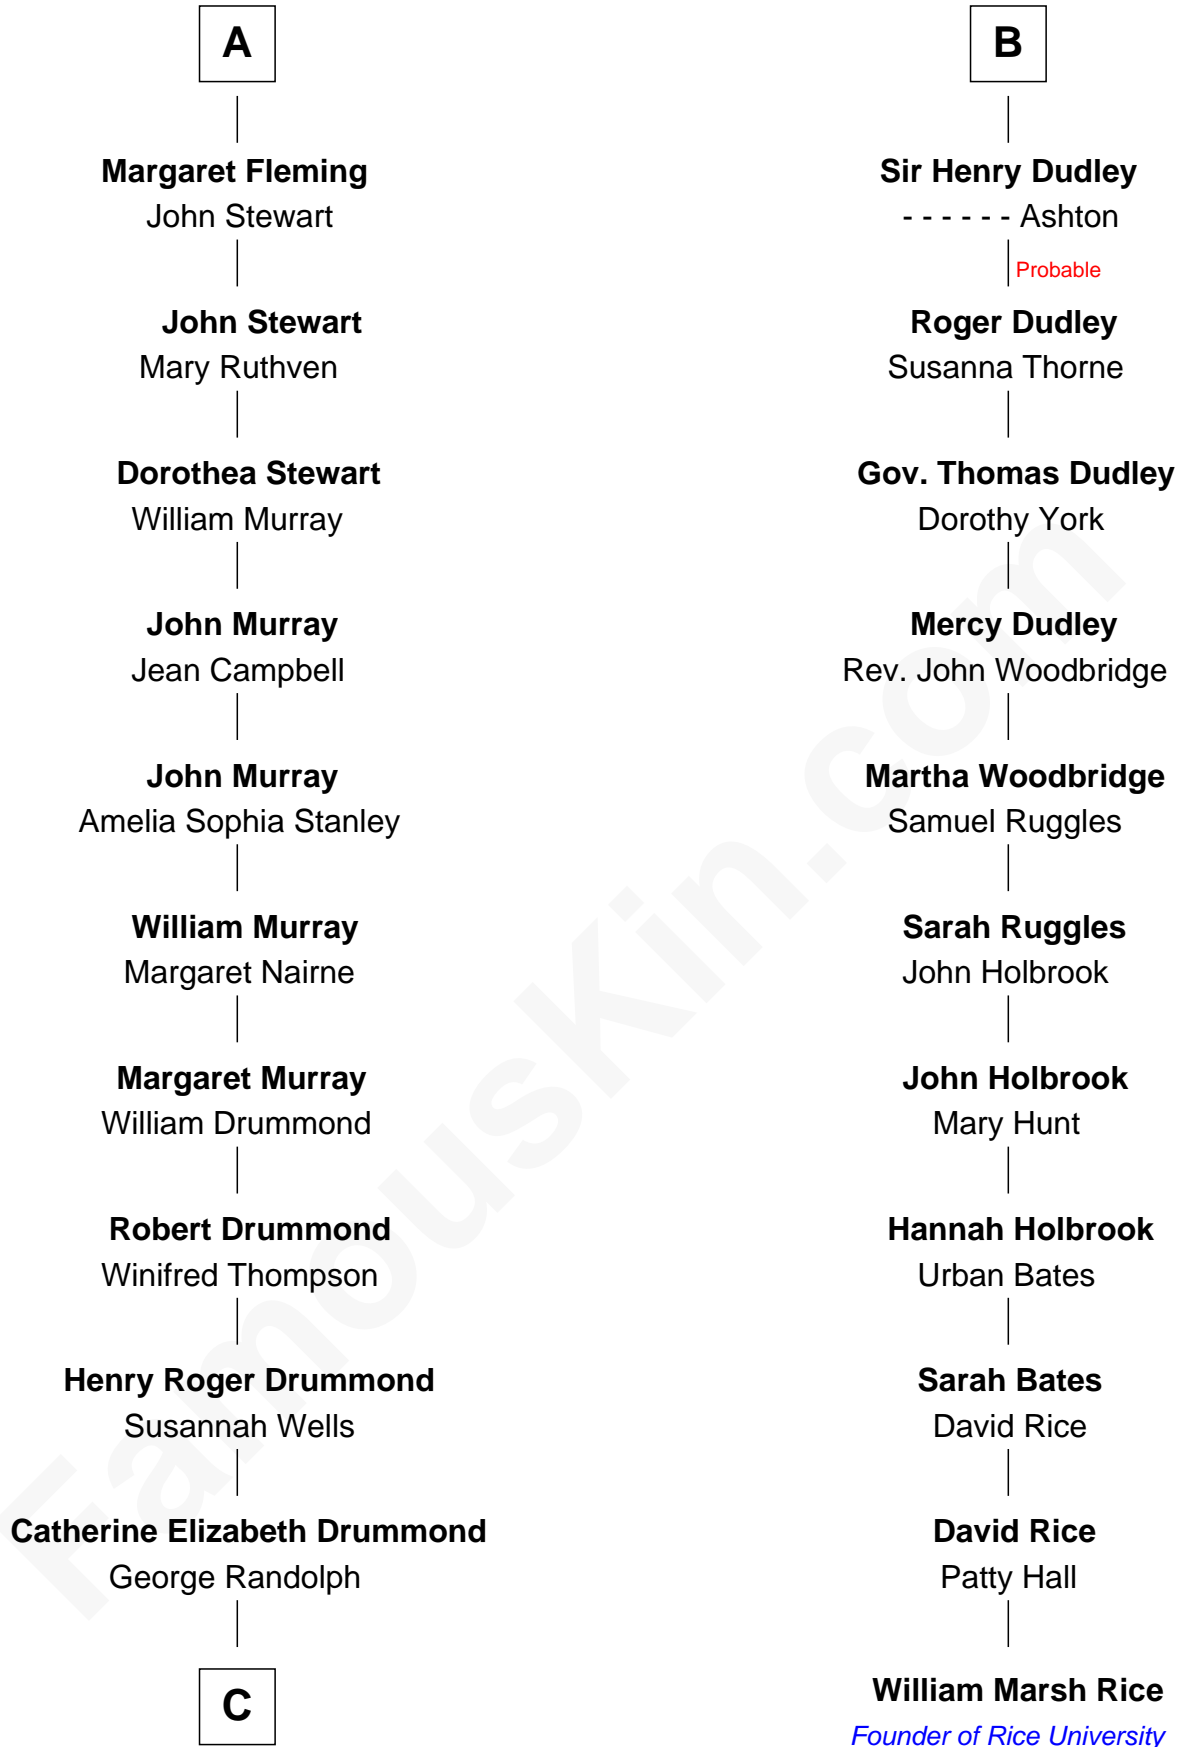

## Relationship Chart of

### Hugh Grant

*Movie Actor*

17th cousin 4 times removed of

**William Marsh Rice**  
*Founder of Rice University*

**C**

—  
**Cyril Randolph**

Frances Selina Hervey

—  
**Felton George Randolph**

Emily Margaret Nepean

—  
**Margaret Isobel Randolph**

John Cassilis MacLean

—  
**Fynvola Susan MacLean**

James Murray Grant

—  
**Hugh Grant**

*Movie Actor*

FamousKin.com