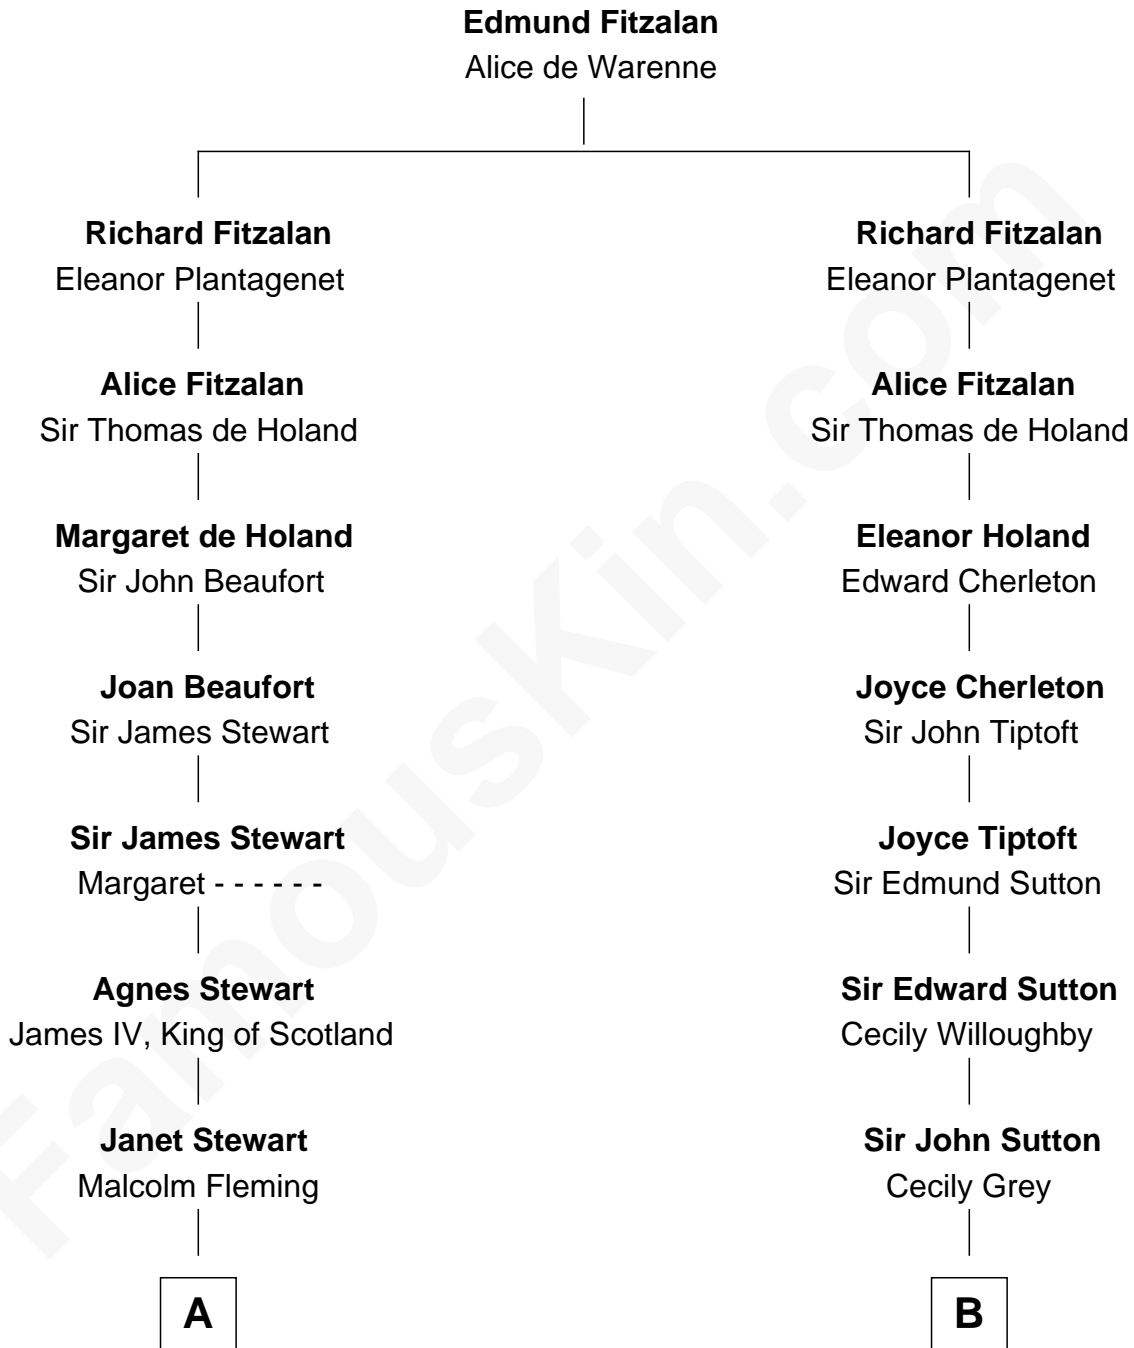

## Relationship Chart of

### Hugh Grant

*Movie Actor*

17th cousin 4 times removed of

**William Marsh Rice**  
*Founder of Rice University*

**C**

—  
**Cyril Randolph**

Frances Selina Hervey

—  
**Felton George Randolph**