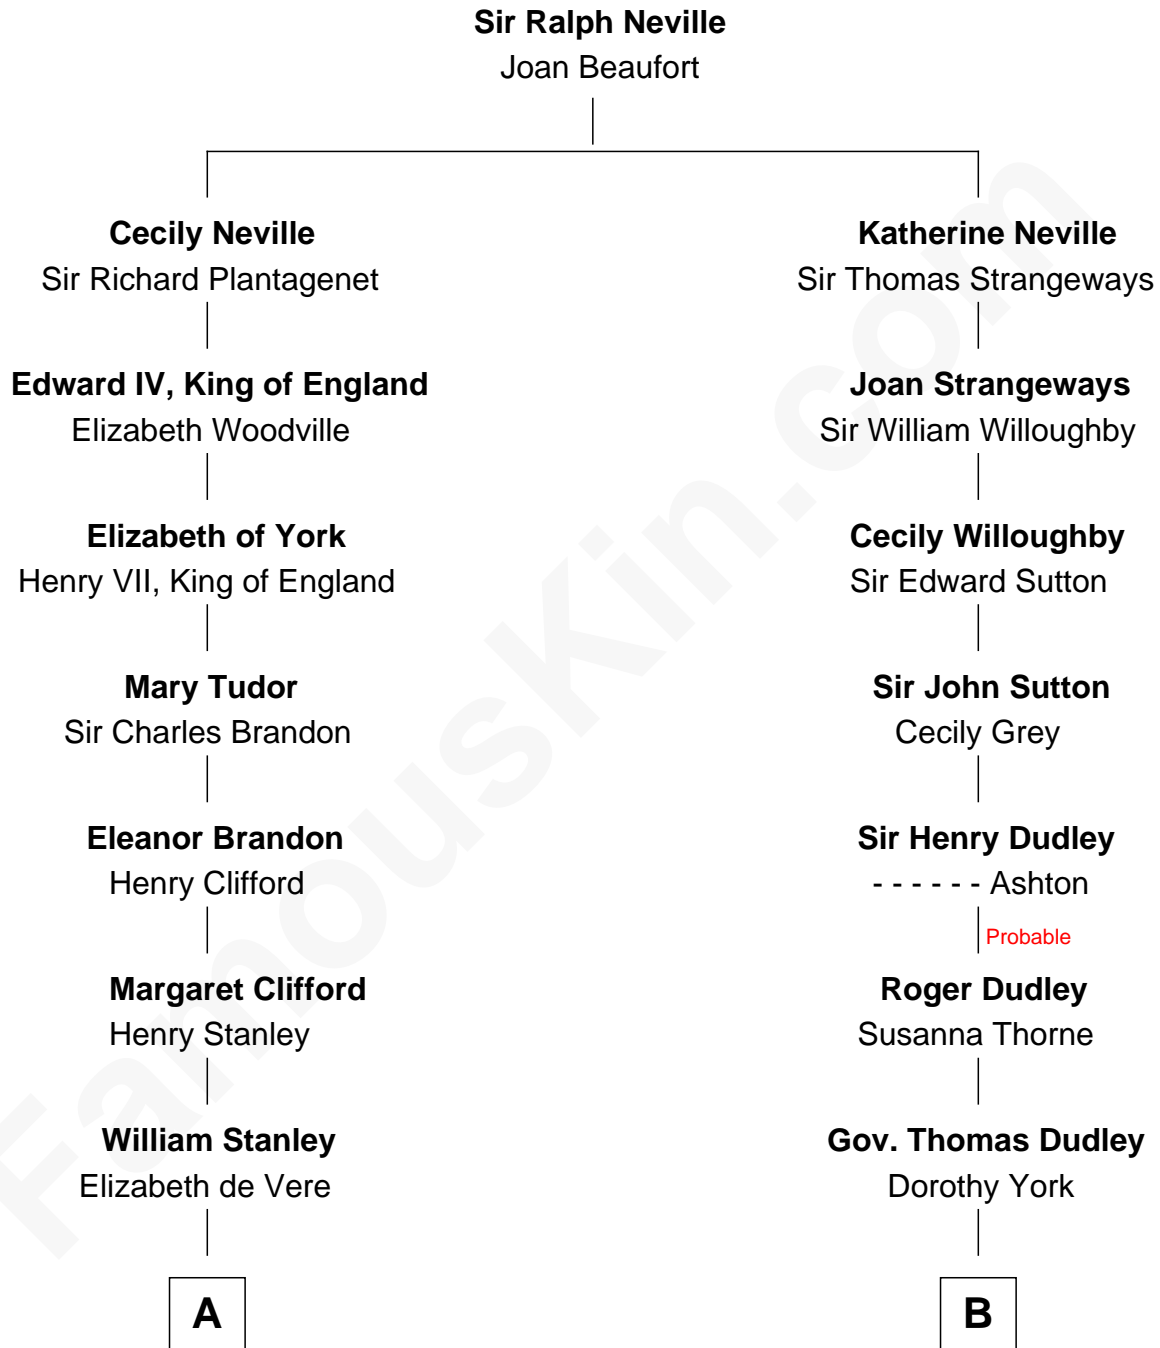

FamousKin.com Relationship Chart of

Hugh Grant

Movie Actor

14th cousin 4 times removed of

William Marsh Rice

Founder of Rice University

C

—
Fynvola Susan MacLean