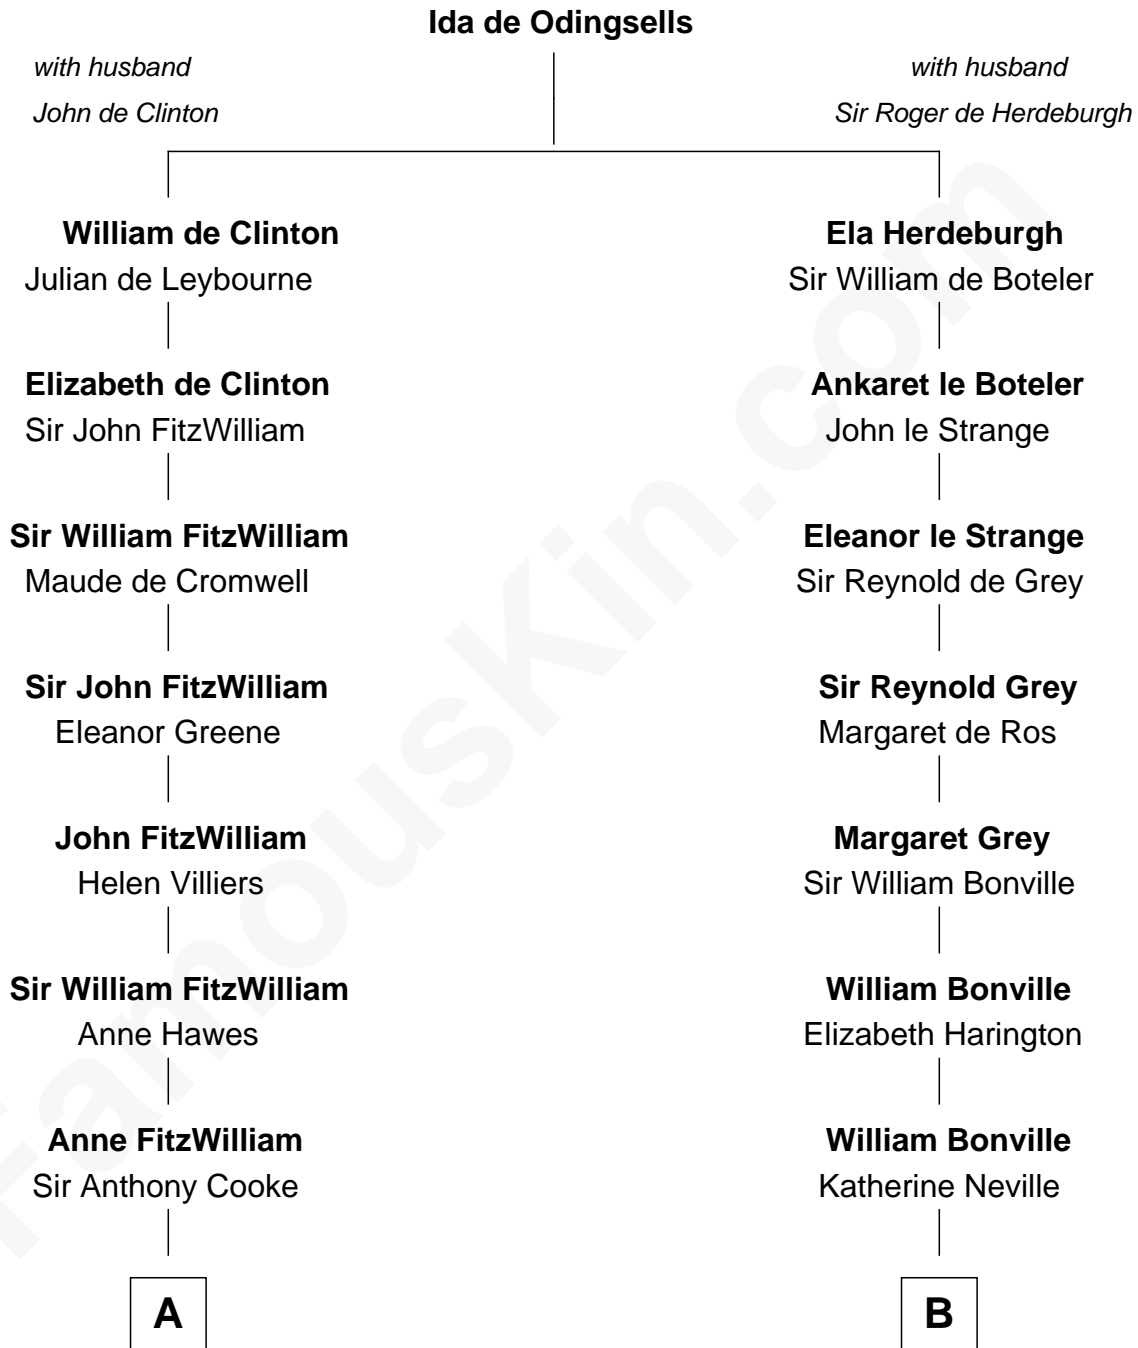

FamousKin.com
Relationship Chart of
Hugh Grant
Movie Actor

19th cousin 2 times removed of

William Marsh Rice
Founder of Rice University

C

Cyril Randolph
Frances Selina Hervey

Felton George Randolph
Emily Margaret Nepean

Margaret Isobel Randolph
John Cassilis MacLean

Fynvola Susan MacLean
James Murray Grant

Hugh Grant
Movie Actor

D

Sarah Bates
David Rice

David Rice
Patty Hall

William Marsh Rice
Founder of Rice University

FamousKin.com