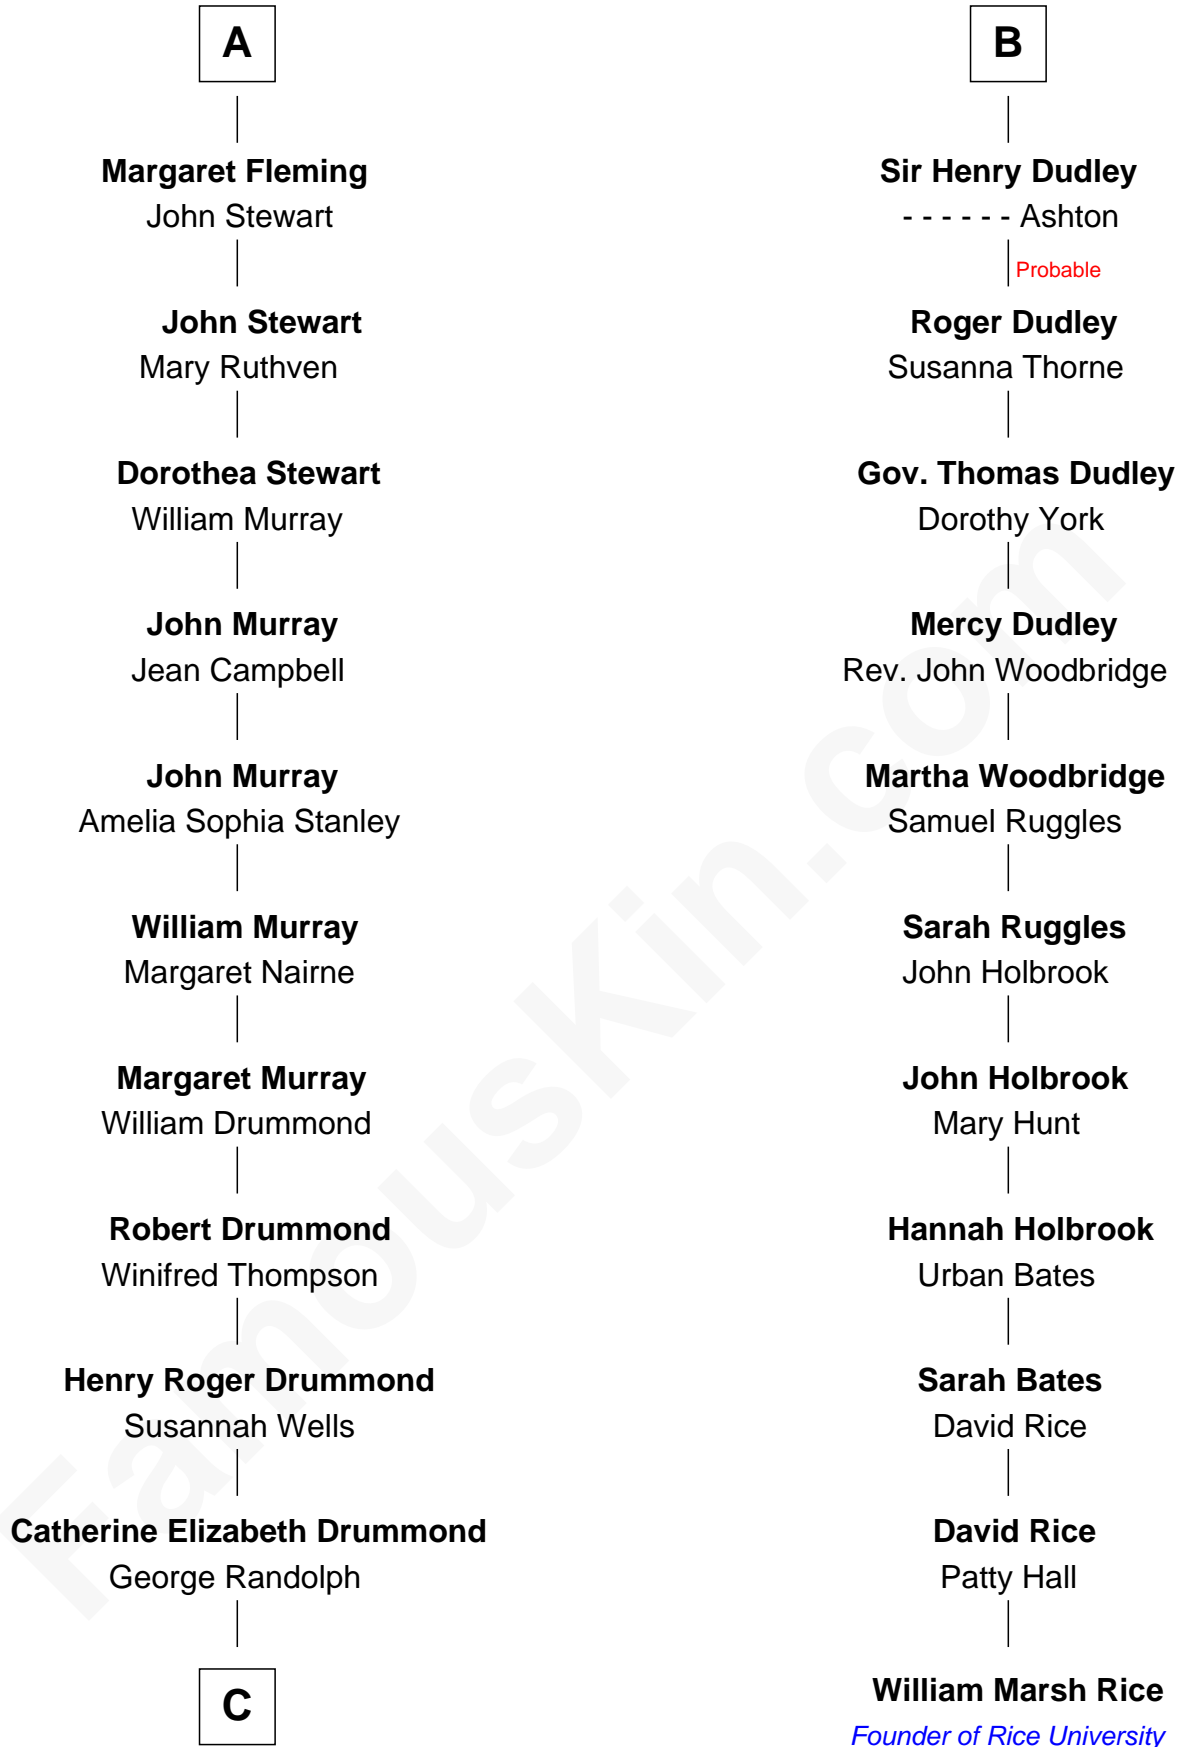

FamousKin.com Relationship Chart of

Hugh Grant
Movie Actor

17th cousin 4 times removed of

William Marsh Rice
Founder of Rice University

Edmund of Woodstock
Margaret Wake

C

—
Cyril Randolph

Frances Selina Hervey

—
Felton George Randolph

Emily Margaret Nepean

—
Margaret Isobel Randolph

John Cassilis MacLean

—
Fynvola Susan MacLean

James Murray Grant

—
Hugh Grant

Movie Actor