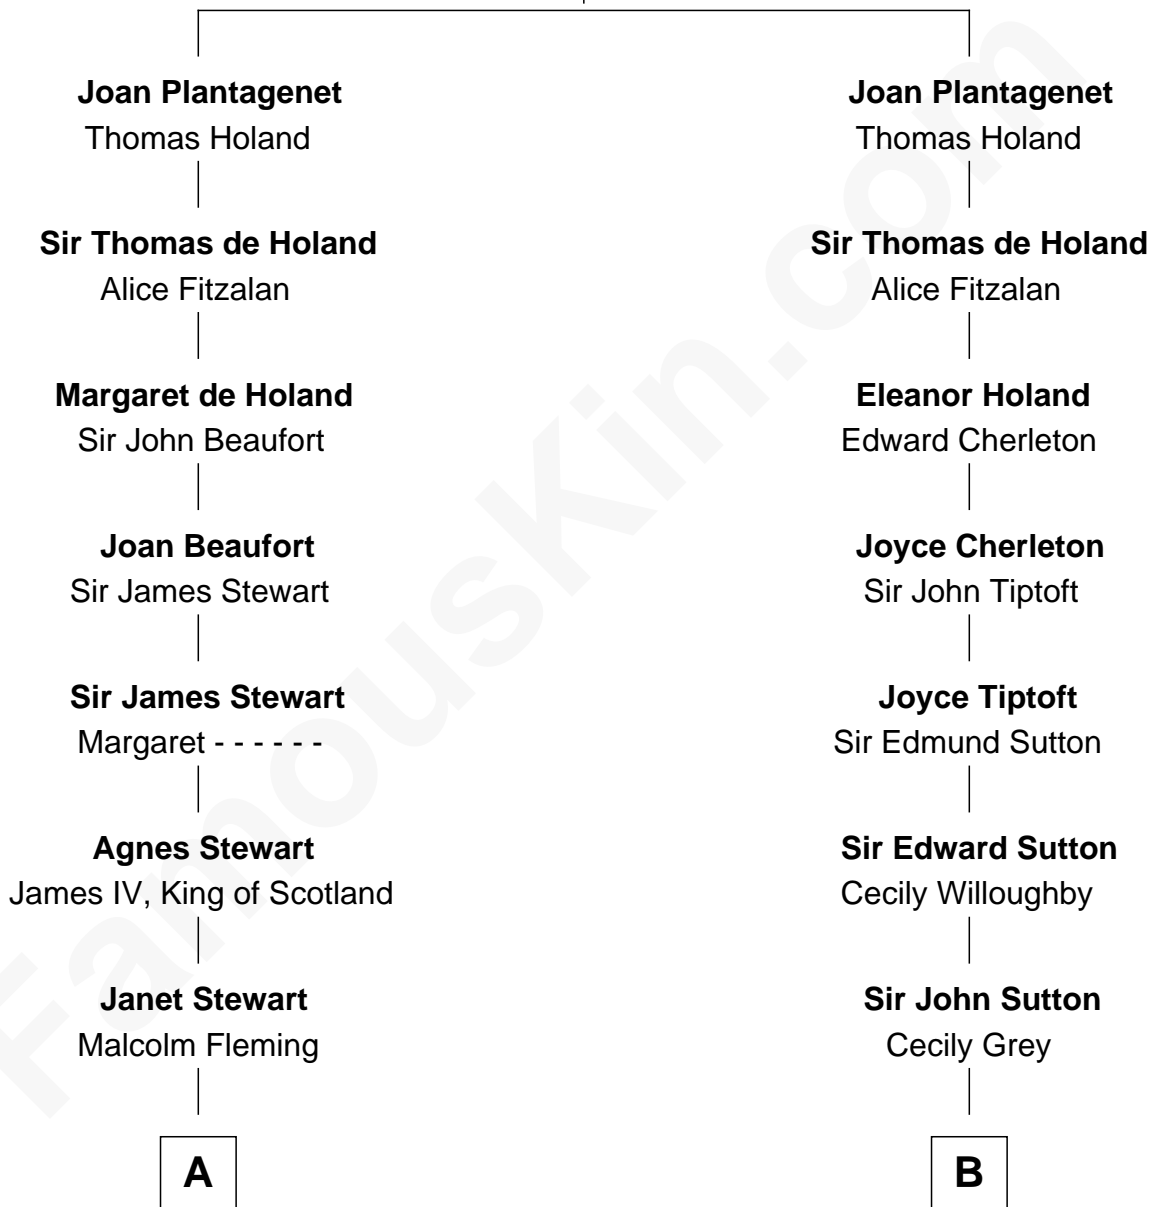

FamousKin.com Relationship Chart of

Hugh Grant
Movie Actor

17th cousin 4 times removed of

William Marsh Rice
Founder of Rice University

Edmund of Woodstock
Margaret Wake

C

—
Cyril Randolph

Frances Selina Hervey

—
Felton George Randolph

Emily Margaret Nepean

—
Margaret Isobel Randolph

John Cassilis MacLean

—
Fynvola Susan MacLean

James Murray Grant

—
Hugh Grant

Movie Actor