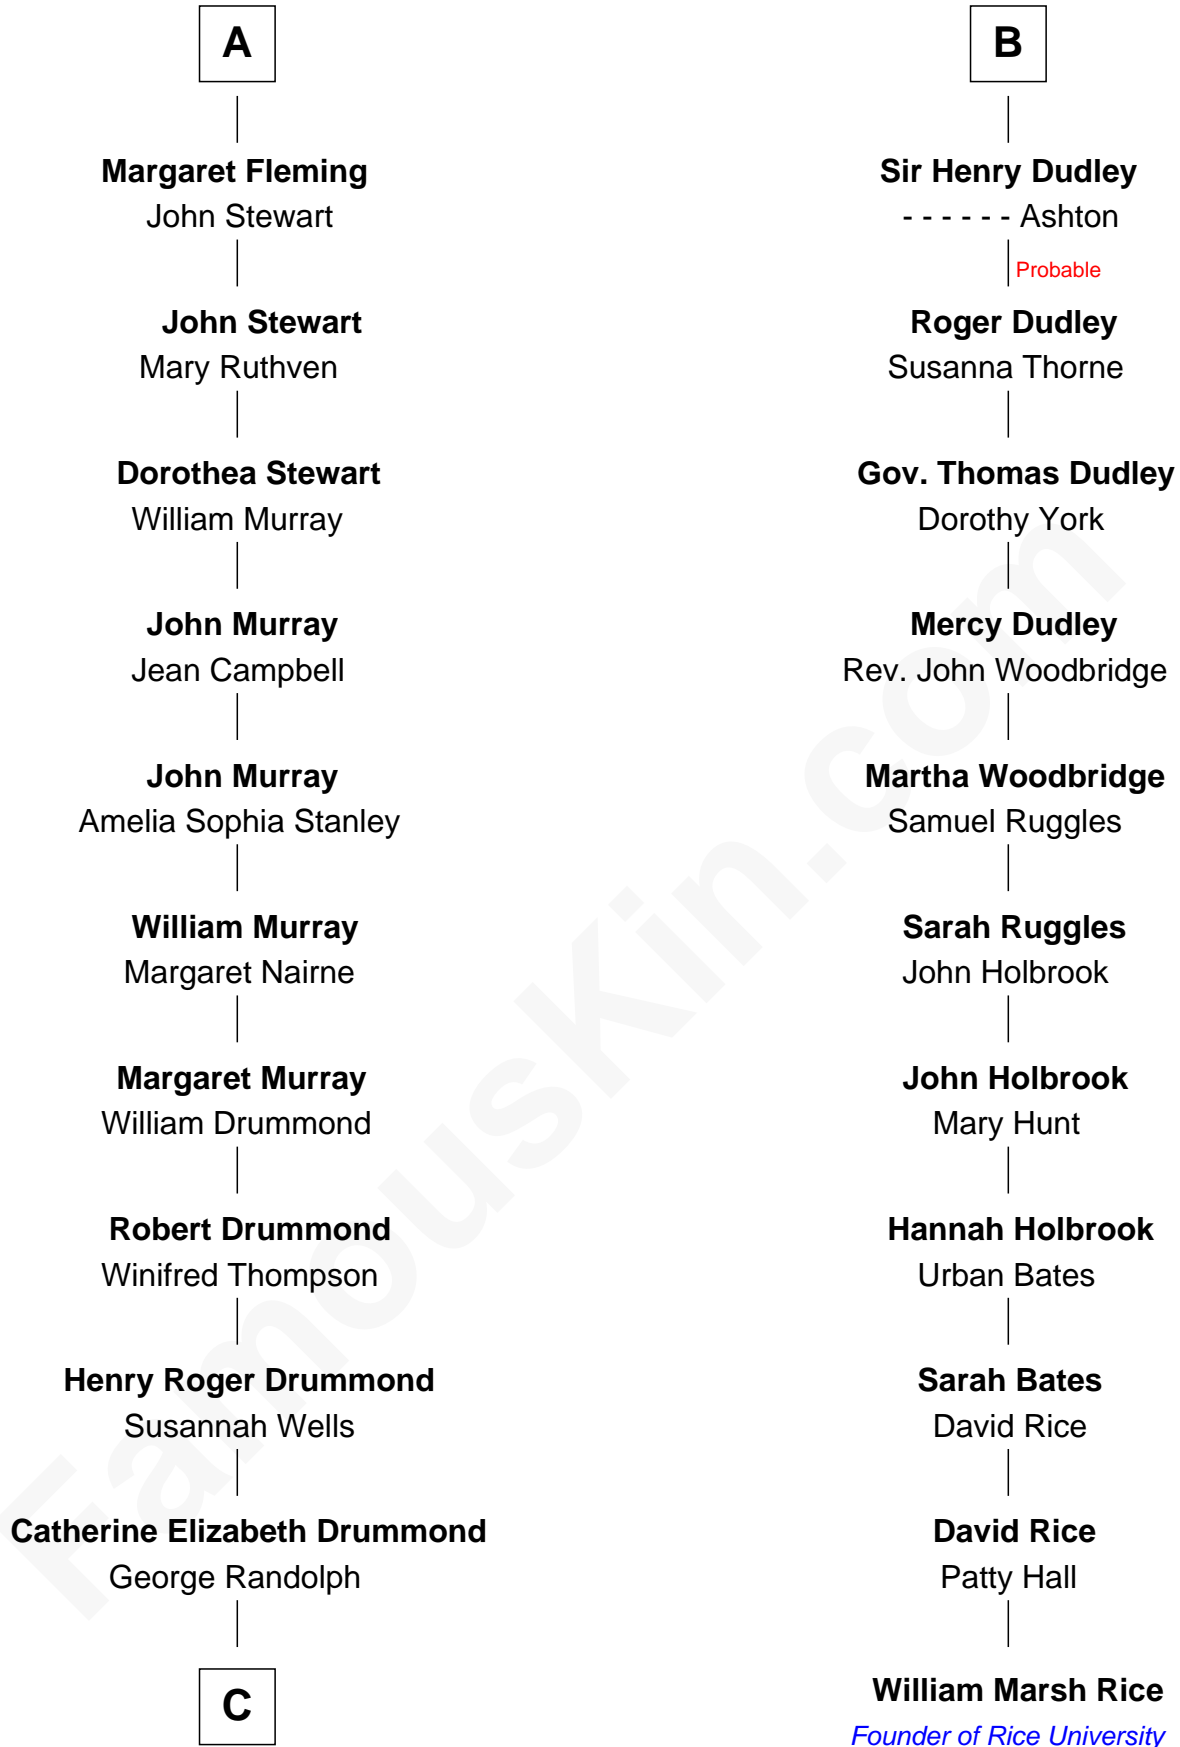

FamousKin.com
Relationship Chart of
Hugh Grant
Movie Actor

17th cousin 4 times removed of

William Marsh Rice
Founder of Rice University

C

—
Cyril Randolph

Frances Selina Hervey

—
Felton George Randolph

Emily Margaret Nepean

—
Margaret Isobel Randolph

John Cassilis MacLean

—
Fynvola Susan MacLean

James Murray Grant

—
Hugh Grant

Movie Actor

FamousKin.com