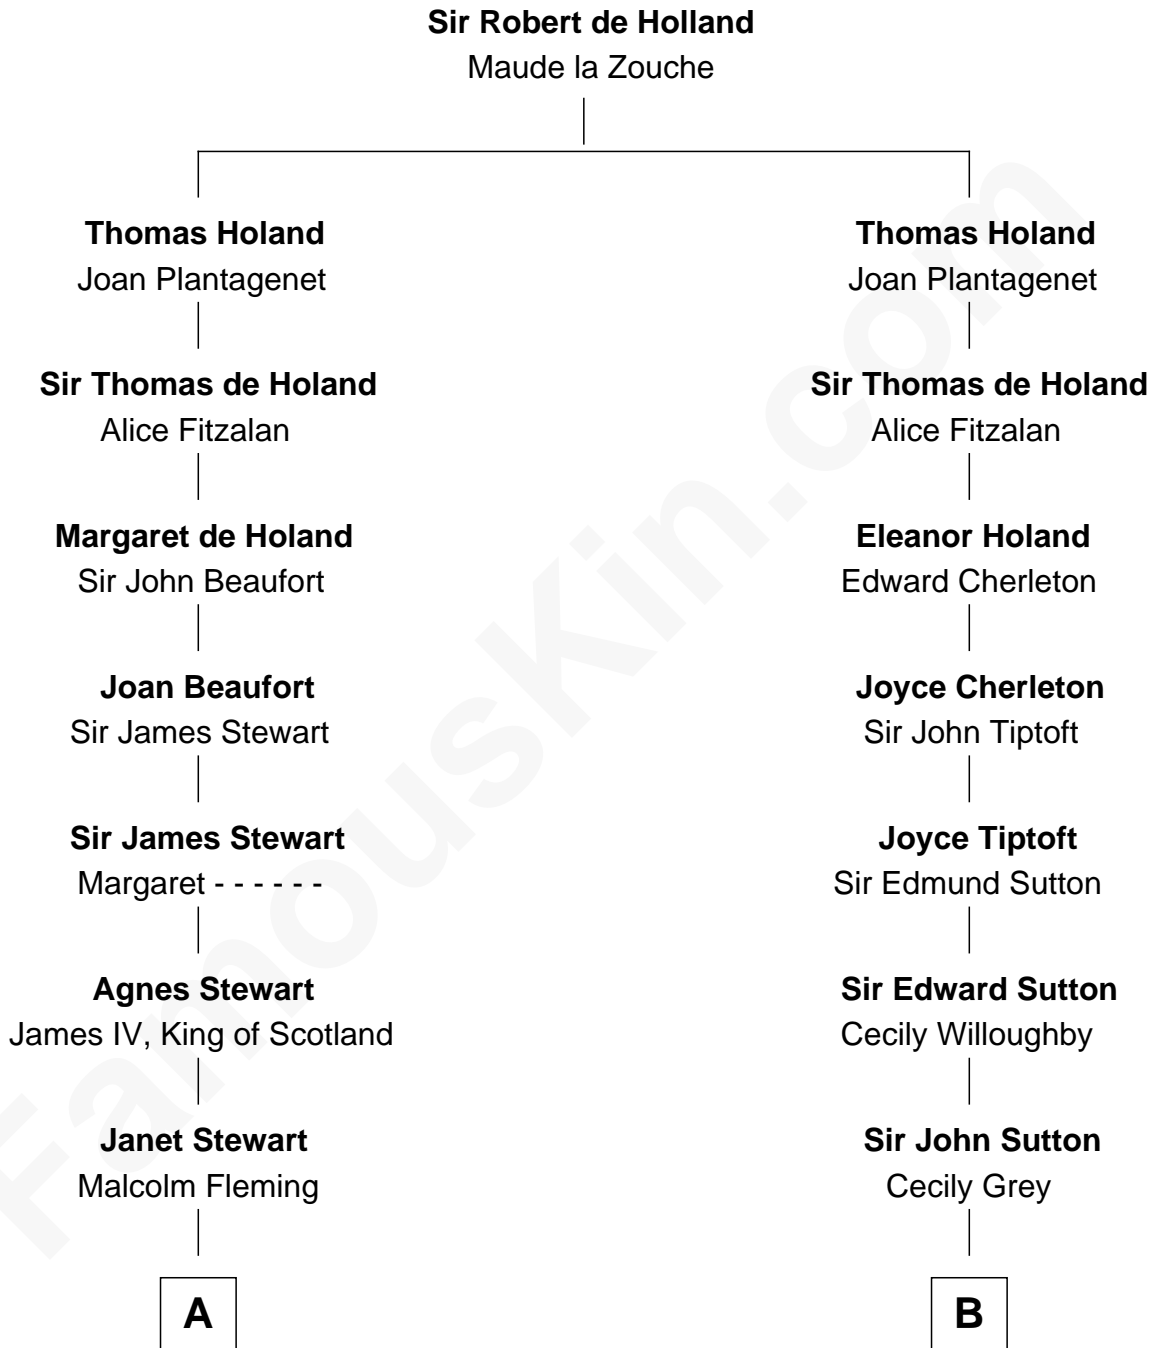

FamousKin.com
Relationship Chart of
Hugh Grant
Movie Actor

17th cousin 4 times removed of

William Marsh Rice
Founder of Rice University

C

—
Cyril Randolph

Frances Selina Hervey

—
Felton George Randolph

Emily Margaret Nepean

—
Margaret Isobel Randolph

John Cassilis MacLean

—
Fynvola Susan MacLean

James Murray Grant

—
Hugh Grant

Movie Actor

FamousKin.com