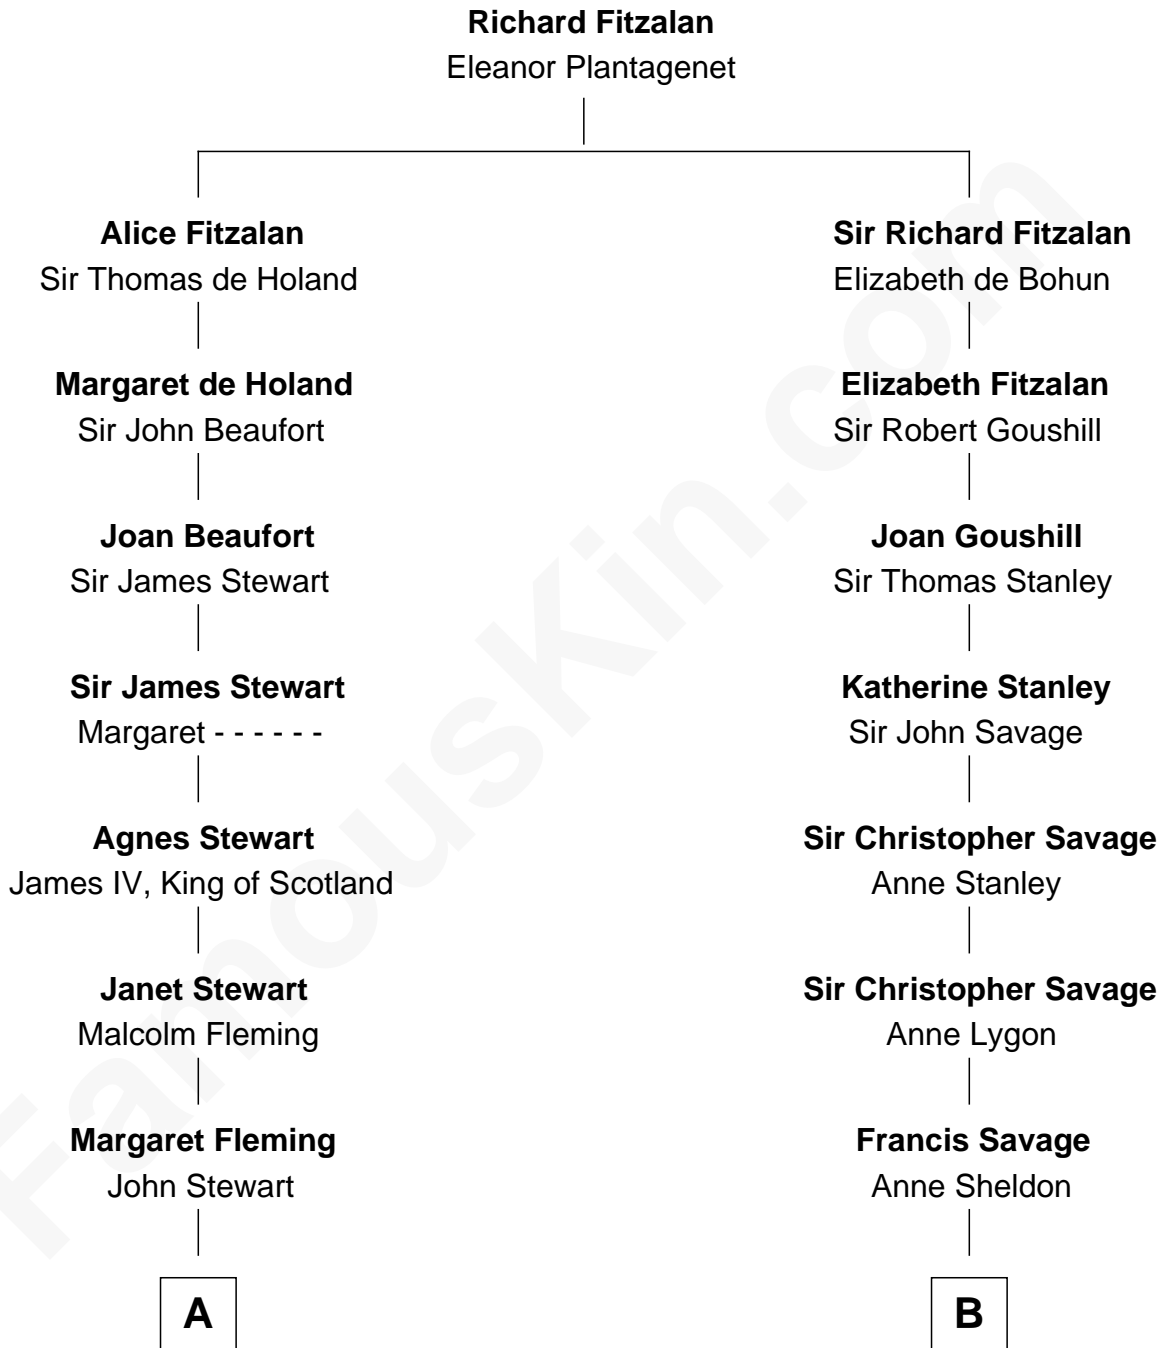

FamousKin.com

Relationship Chart of

Hugh Grant

Movie Actor

18th cousin 2 times removed of

General George C. Marshall

Author of "The Marshall Plan"

FamousKin.com