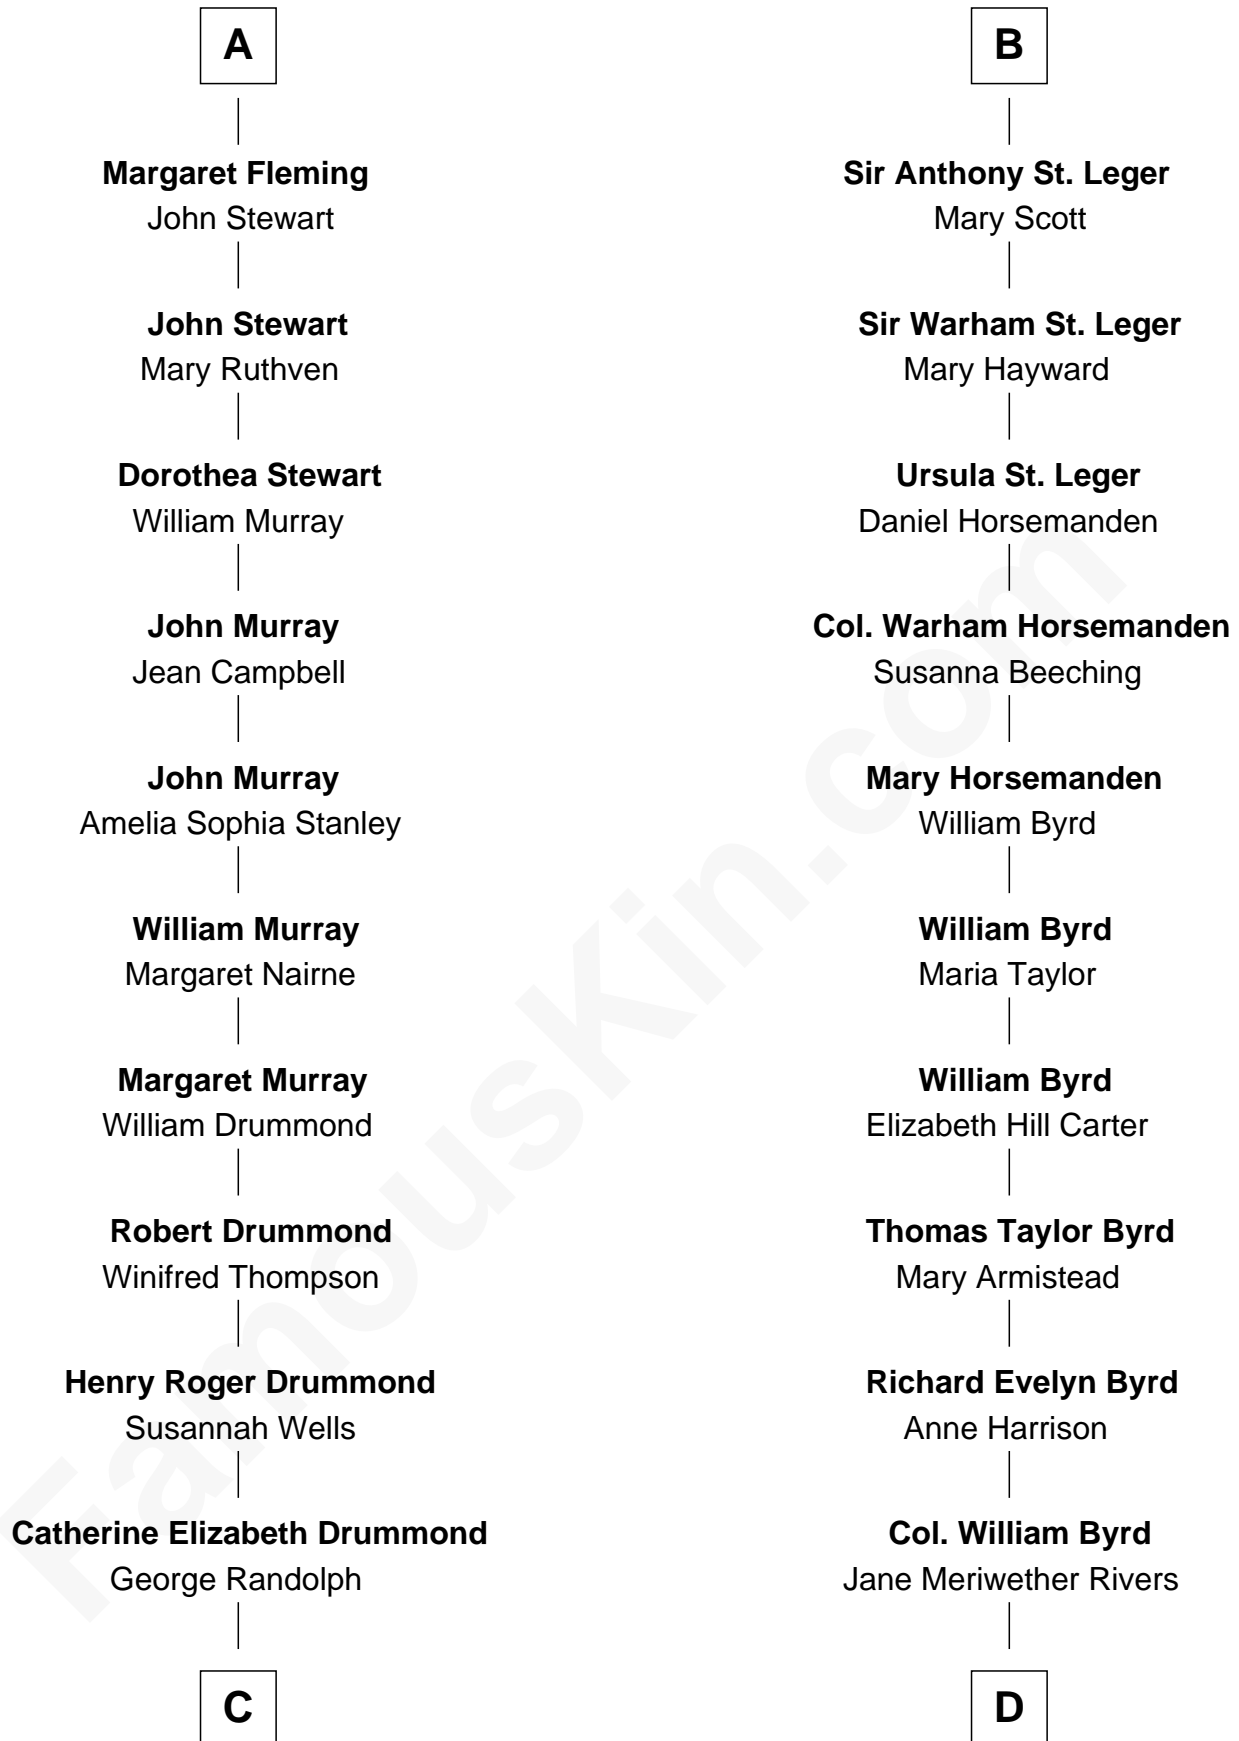

FamousKin.com Relationship Chart of

Hugh Grant
Movie Actor

18th cousin 3 times removed of

Harry F. Byrd

50th Governor of Virginia

C

Cyril Randolph
Frances Selina Hervey

Felton George Randolph
Emily Margaret Nepean

Margaret Isobel Randolph
John Cassilis MacLean

Fynvola Susan MacLean
James Murray Grant

Hugh Grant
Movie Actor

D

Richard Evelyn Byrd
Eleanor Bolling Flood

Harry F. Byrd
50th Governor of Virginia

FamousKin.com