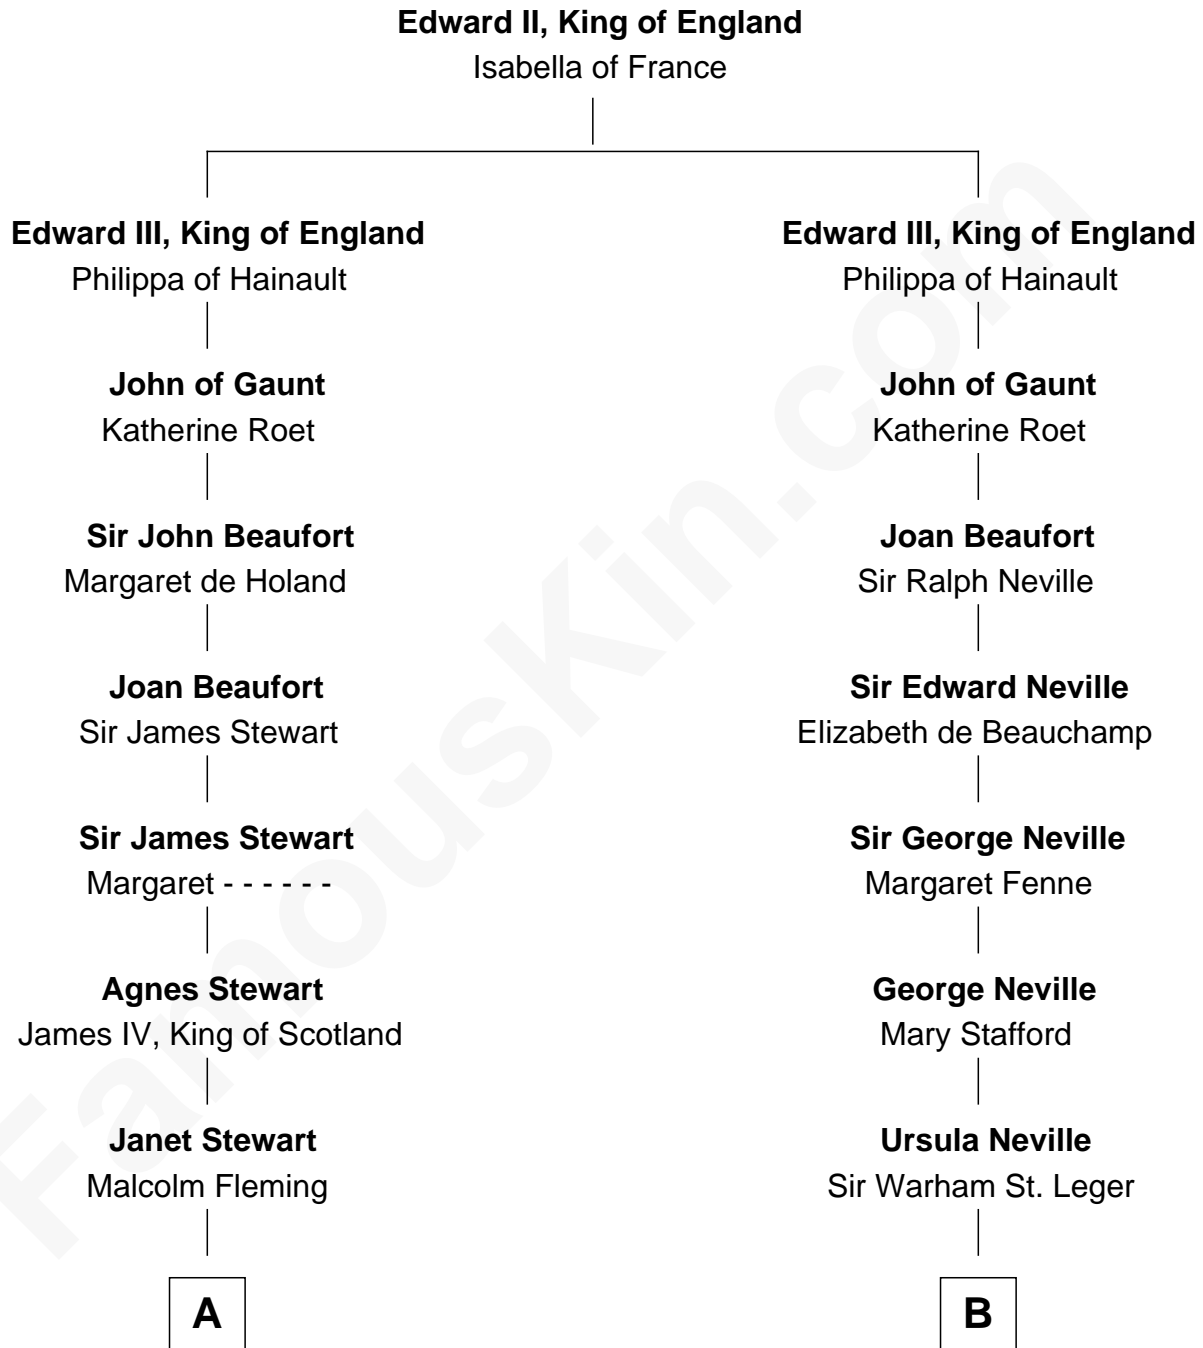

FamousKin.com Relationship Chart of

Hugh Grant
Movie Actor

18th cousin 3 times removed of

Harry F. Byrd

50th Governor of Virginia

C

Cyril Randolph
Frances Selina Hervey

Felton George Randolph
Emily Margaret Nepean