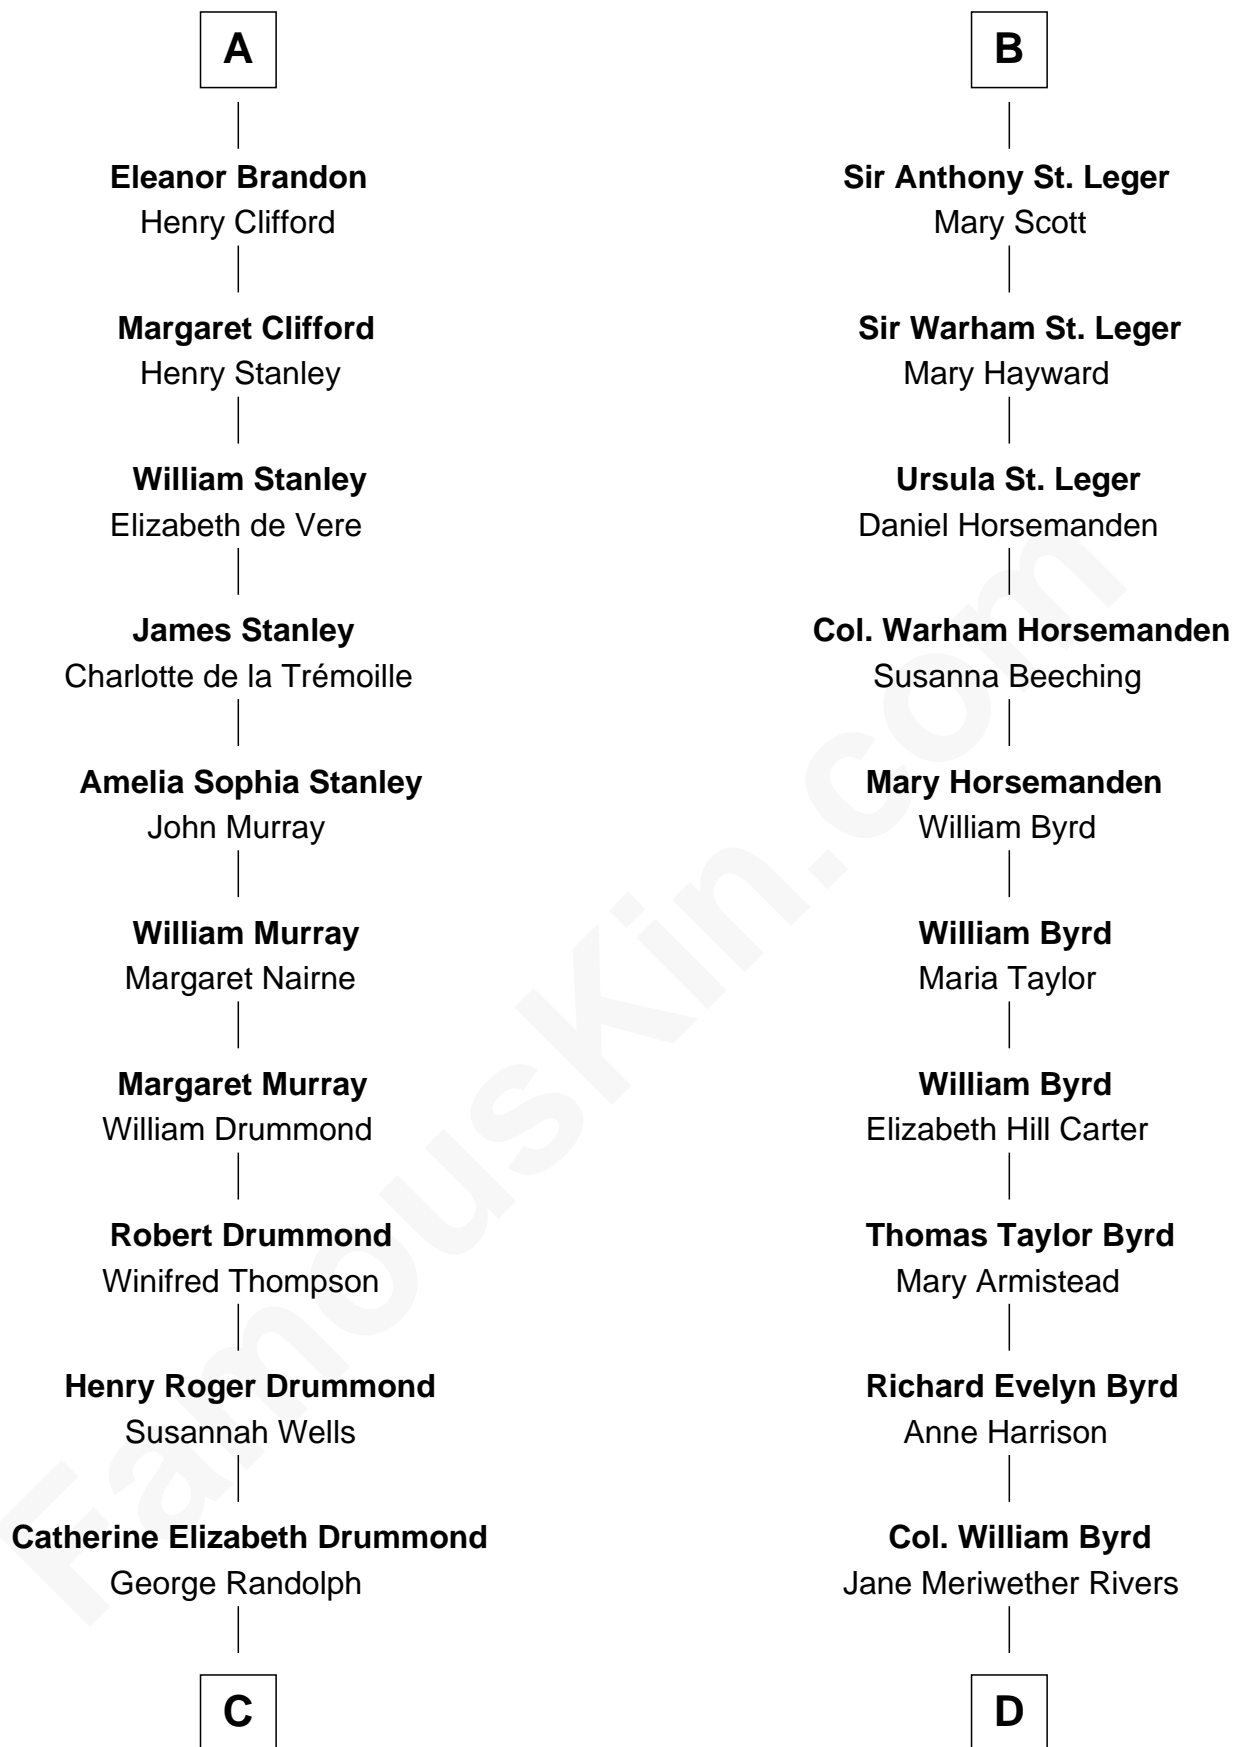

FamousKin.com Relationship Chart of

Hugh Grant
Movie Actor

18th cousin 3 times removed of

Harry F. Byrd
50th Governor of Virginia

C

Cyril Randolph
Frances Selina Hervey

Felton George Randolph
Emily Margaret Nepean

Margaret Isobel Randolph
John Cassilis MacLean

Fynvola Susan MacLean
James Murray Grant

Hugh Grant
Movie Actor

D

Richard Evelyn Byrd
Eleanor Bolling Flood

Harry F. Byrd
50th Governor of Virginia

FamousKin.com