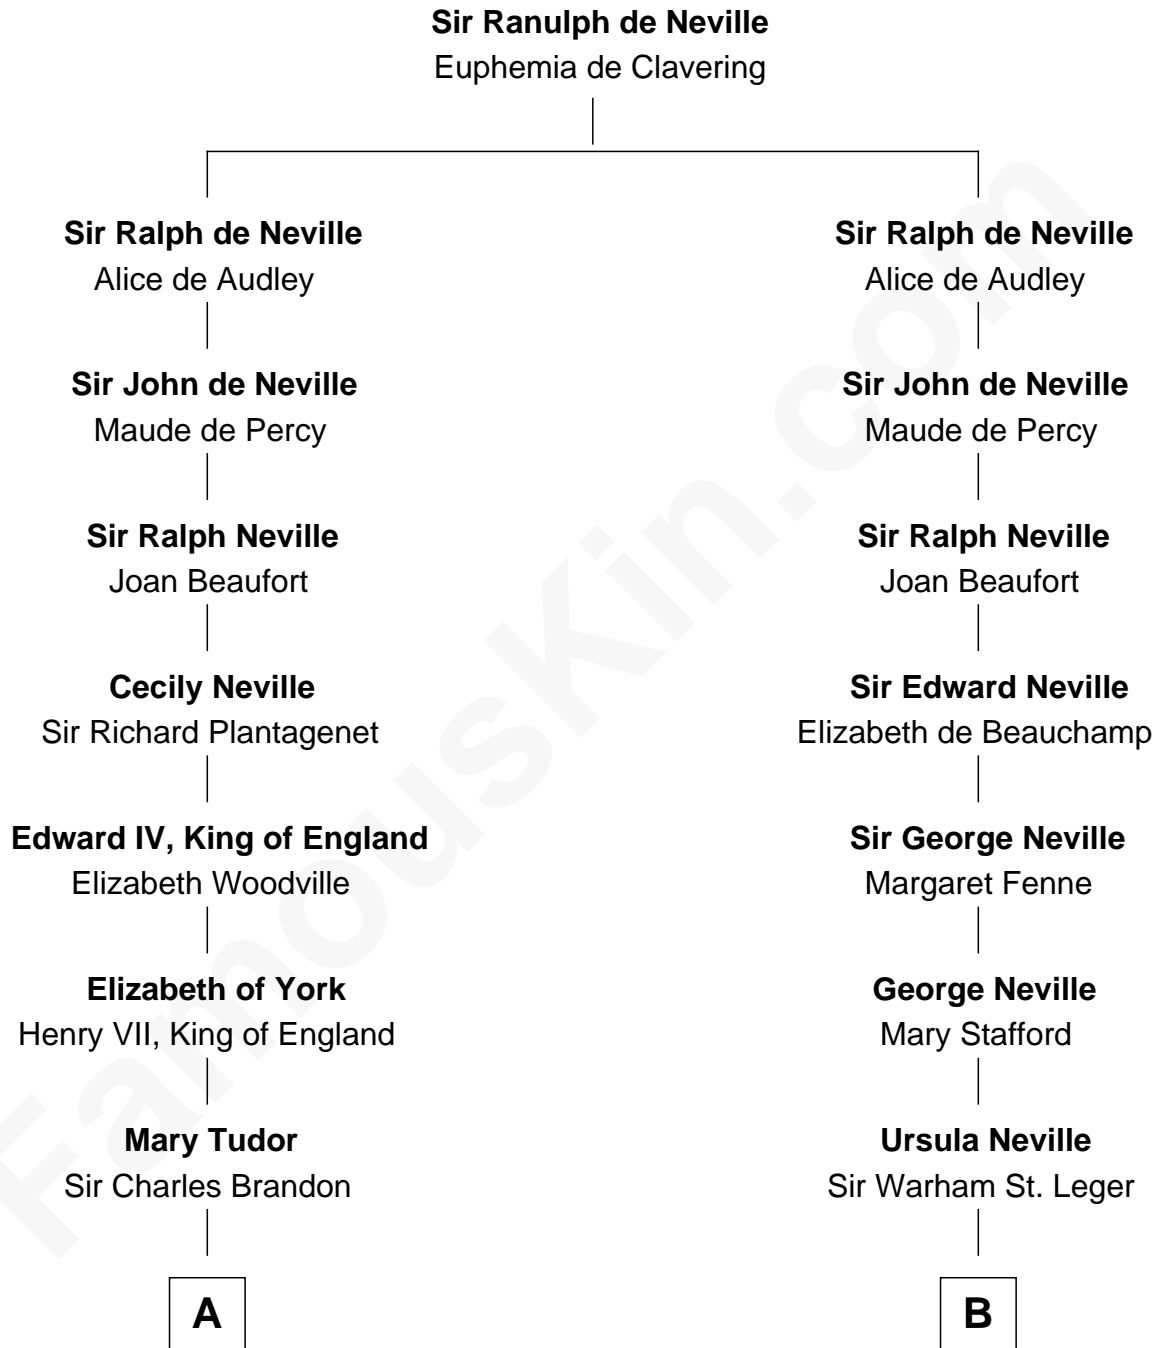

FamousKin.com Relationship Chart of

Hugh Grant
Movie Actor

18th cousin 3 times removed of

Harry F. Byrd
50th Governor of Virginia

C

Cyril Randolph
Frances Selina Hervey

Felton George Randolph
Emily Margaret Nepean