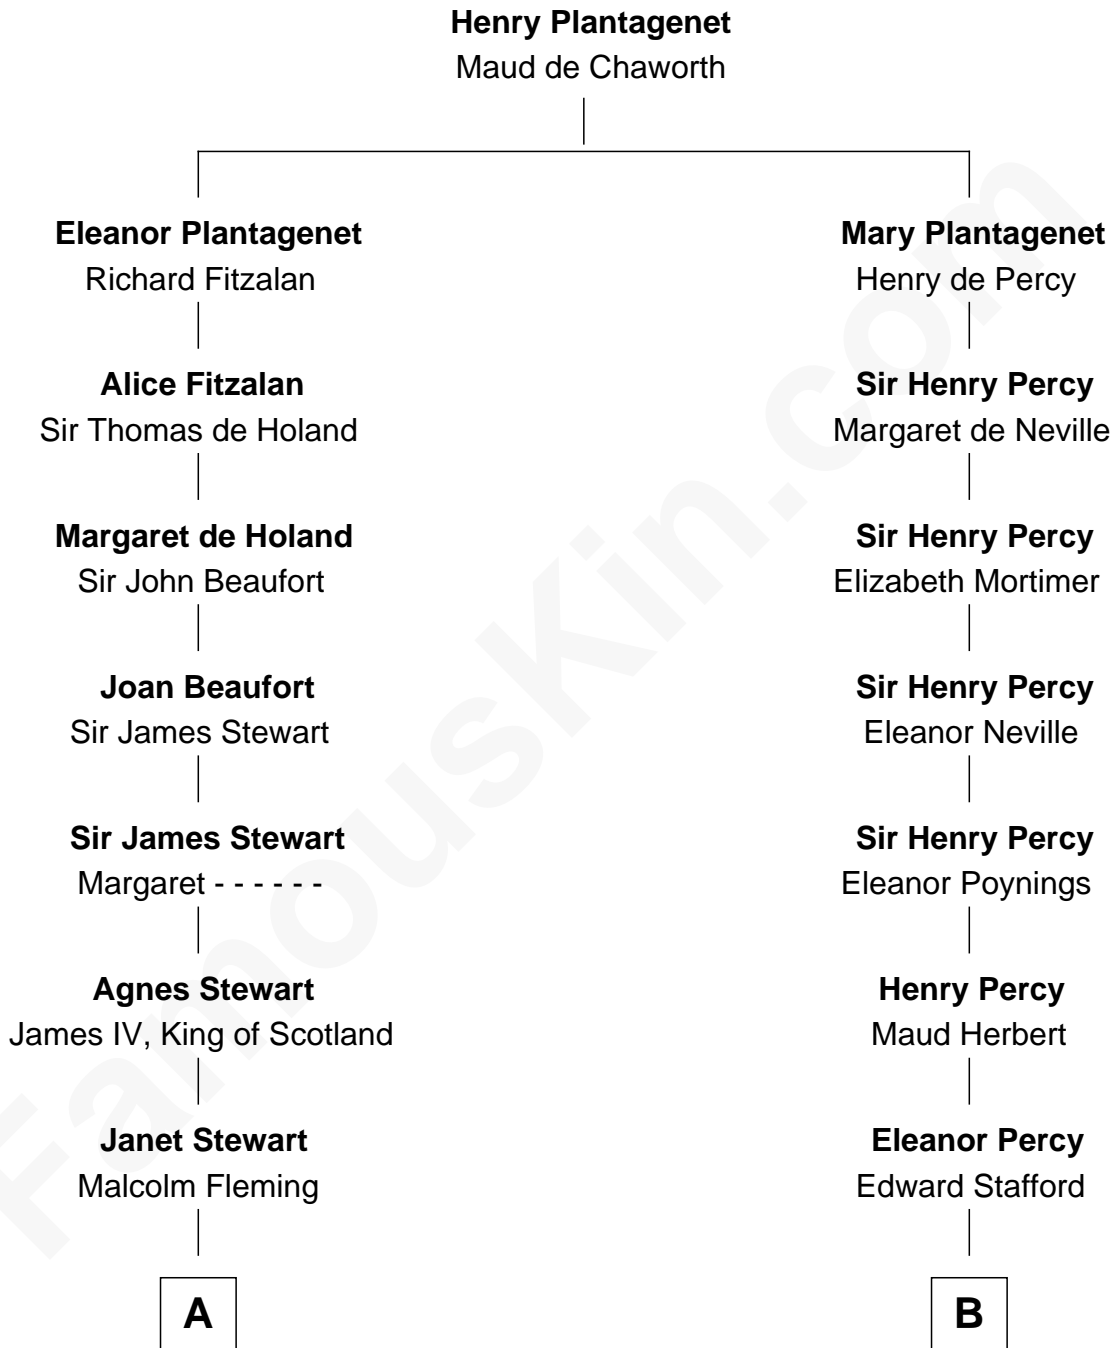

FamousKin.com Relationship Chart of

Hugh Grant
Movie Actor

20th cousin 1 time removed of

Harry F. Byrd
50th Governor of Virginia

C

Cyril Randolph
Frances Selina Hervey

Felton George Randolph
Emily Margaret Nepean

Margaret Isobel Randolph
John Cassilis MacLean

Fynvola Susan MacLean
James Murray Grant

Hugh Grant
Movie Actor

D

Richard Evelyn Byrd
Anne Harrison

Col. William Byrd
Jane Meriwether Rivers

Richard Evelyn Byrd
Eleanor Bolling Flood

Harry F. Byrd
50th Governor of Virginia

FamousKin.com