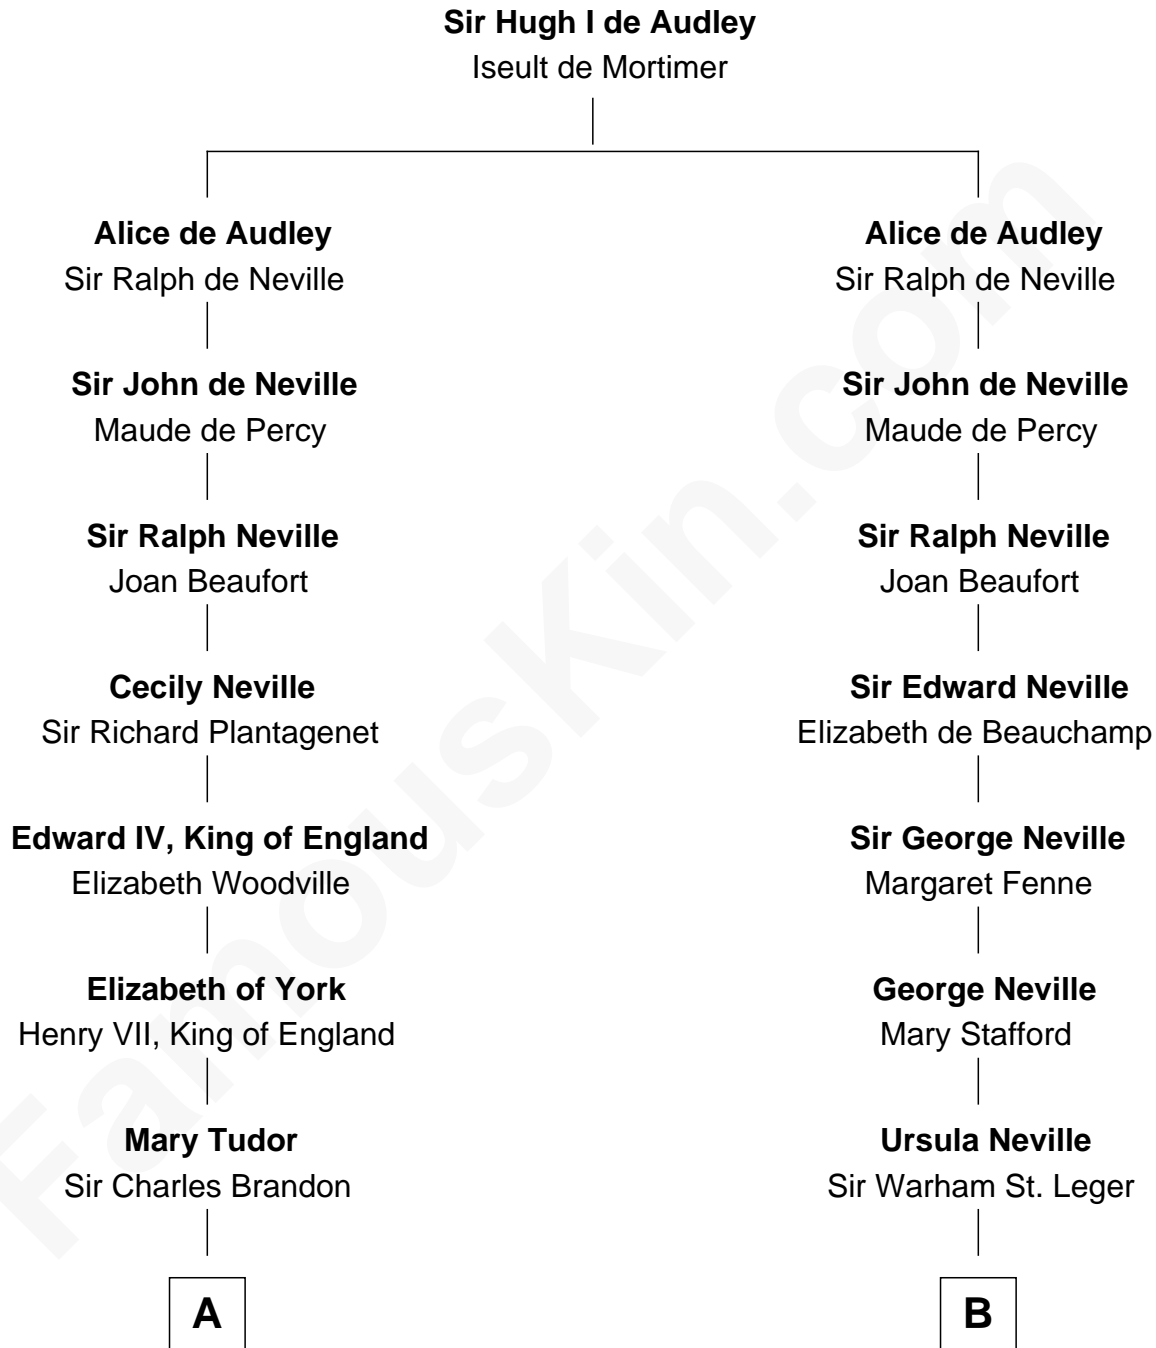

# FamousKin.com Relationship Chart of

**Hugh Grant**  
*Movie Actor*

18th cousin 3 times removed of

**Harry F. Byrd**  
*50th Governor of Virginia*

**C**

**Cyril Randolph**  
Frances Selina Hervey

**Felton George Randolph**  
Emily Margaret Nepean

**Margaret Isobel Randolph**  
John Cassilis MacLean

**Fynvola Susan MacLean**  
James Murray Grant

**Hugh Grant**  
*Movie Actor*

**D**

**Richard Evelyn Byrd**  
Eleanor Bolling Flood

**Harry F. Byrd**  
*50th Governor of Virginia*