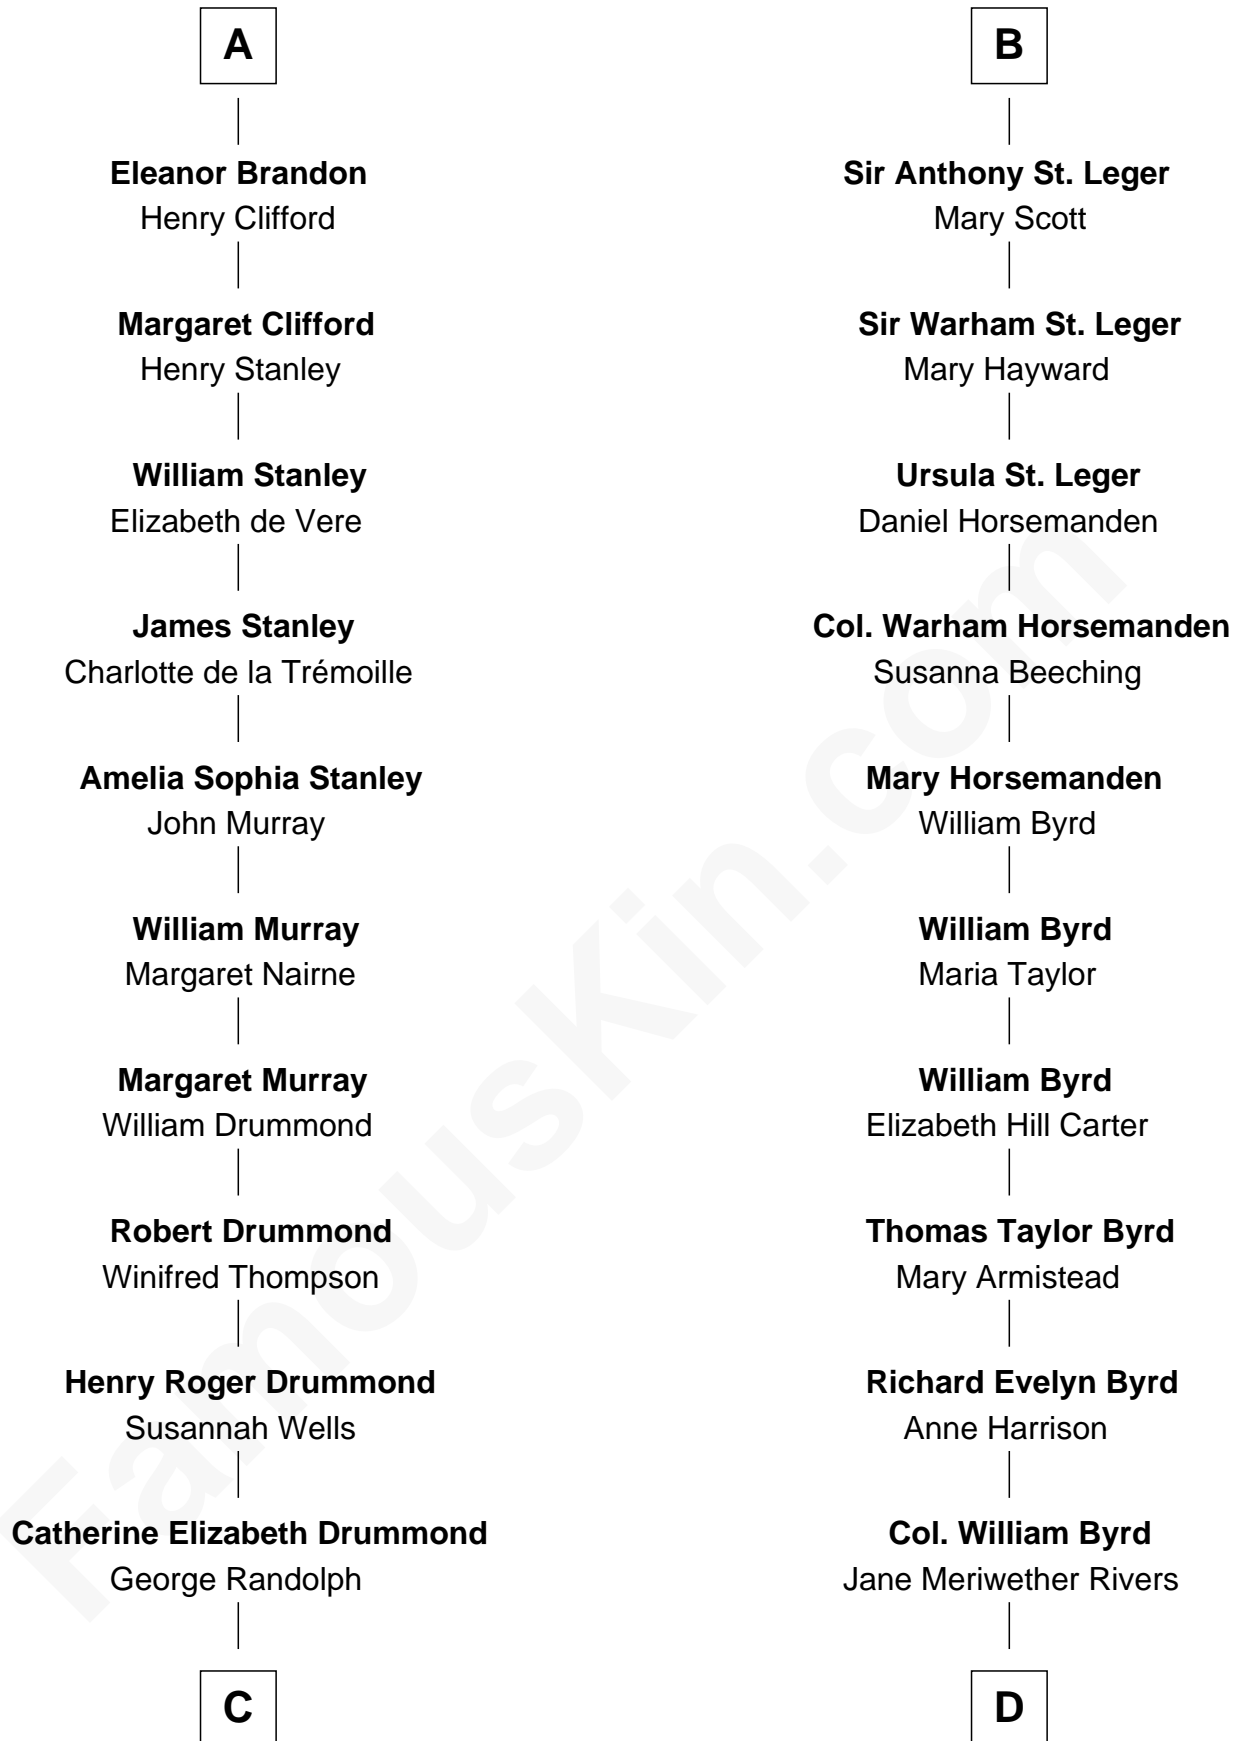

# FamousKin.com Relationship Chart of

**Hugh Grant**  
*Movie Actor*

18th cousin 3 times removed of

**Harry F. Byrd**  
*50th Governor of Virginia*

**C**

**Cyril Randolph**  
Frances Selina Hervey

**Felton George Randolph**  
Emily Margaret Nepean

**Margaret Isobel Randolph**  
John Cassilis MacLean

**Fynvola Susan MacLean**  
James Murray Grant

**Hugh Grant**  
*Movie Actor*

**D**

**Richard Evelyn Byrd**  
Eleanor Bolling Flood

**Harry F. Byrd**  
*50th Governor of Virginia*