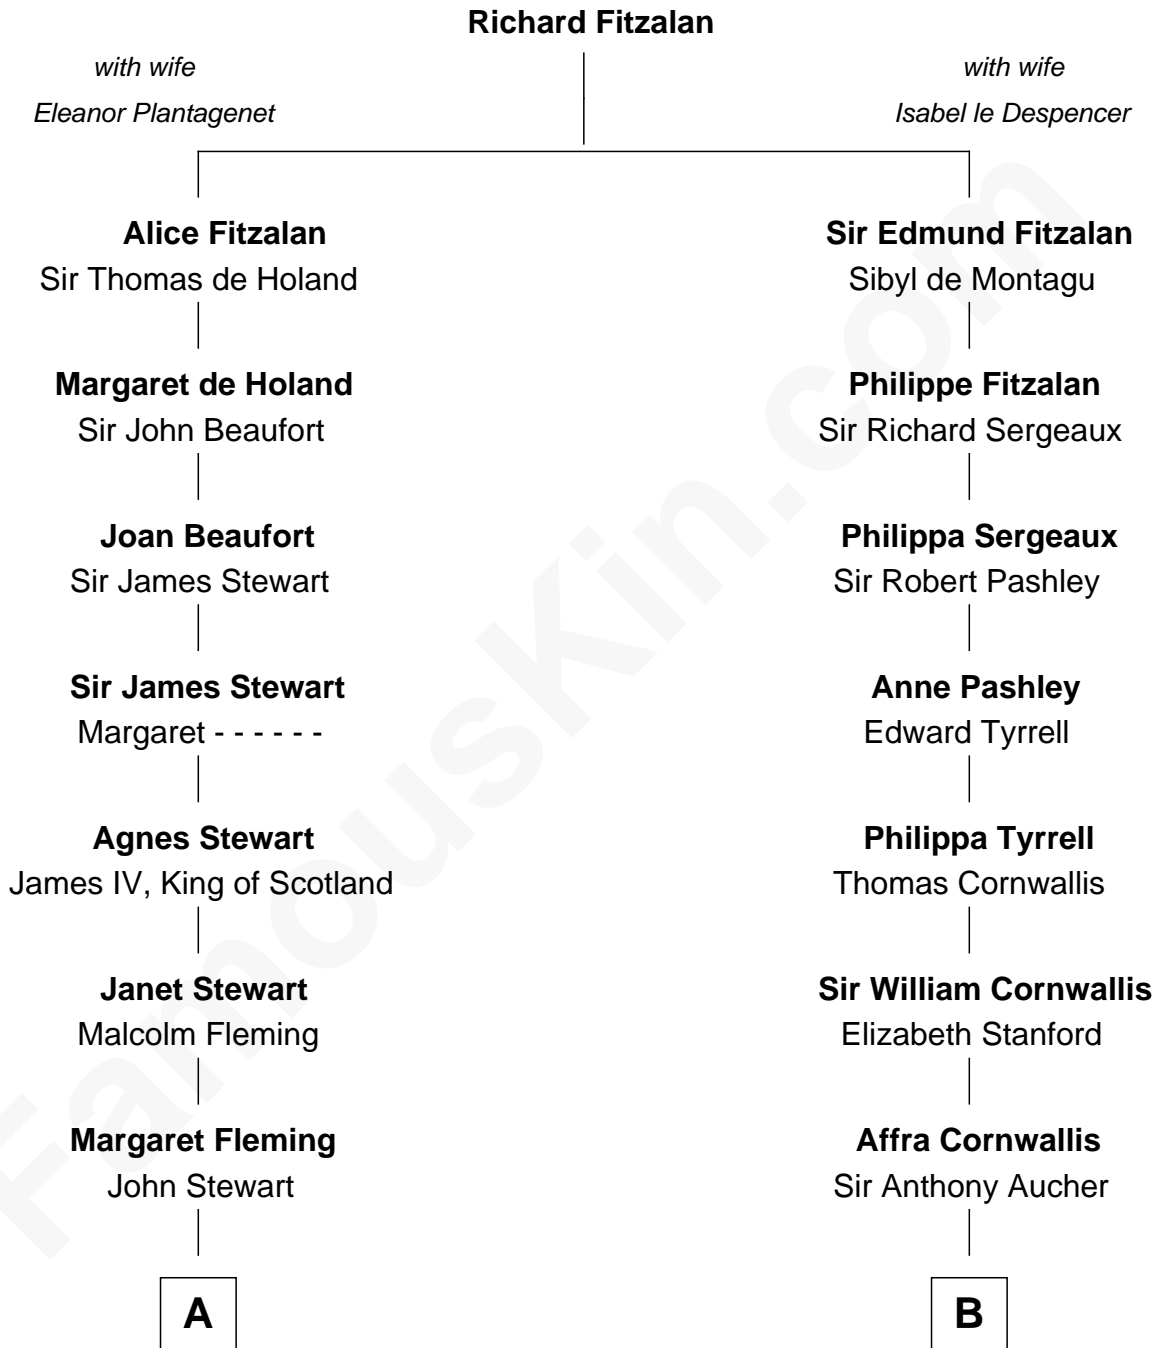

# FamousKin.com Relationship Chart of

**Hugh Grant**  
Movie Actor

20th cousin 1 time removed of

**Harry F. Byrd**  
50th Governor of Virginia

**C**

**Felton George Randolph**

Emily Margaret Nepean

**Margaret Isobel Randolph**

John Cassilis MacLean

**Fynvola Susan MacLean**

James Murray Grant

**Hugh Grant**

*Movie Actor*

**D**

**Eliza Bolling West**

Dr. Joel Walker Flood

**Col. Henry De La Warr Flood**

Mary Elizabeth Trent

**Joel Walker Flood**

Ella Faulkner

**Eleanor Bolling Flood**

Richard Evelyn Byrd

**Harry F. Byrd**

*50th Governor of Virginia*