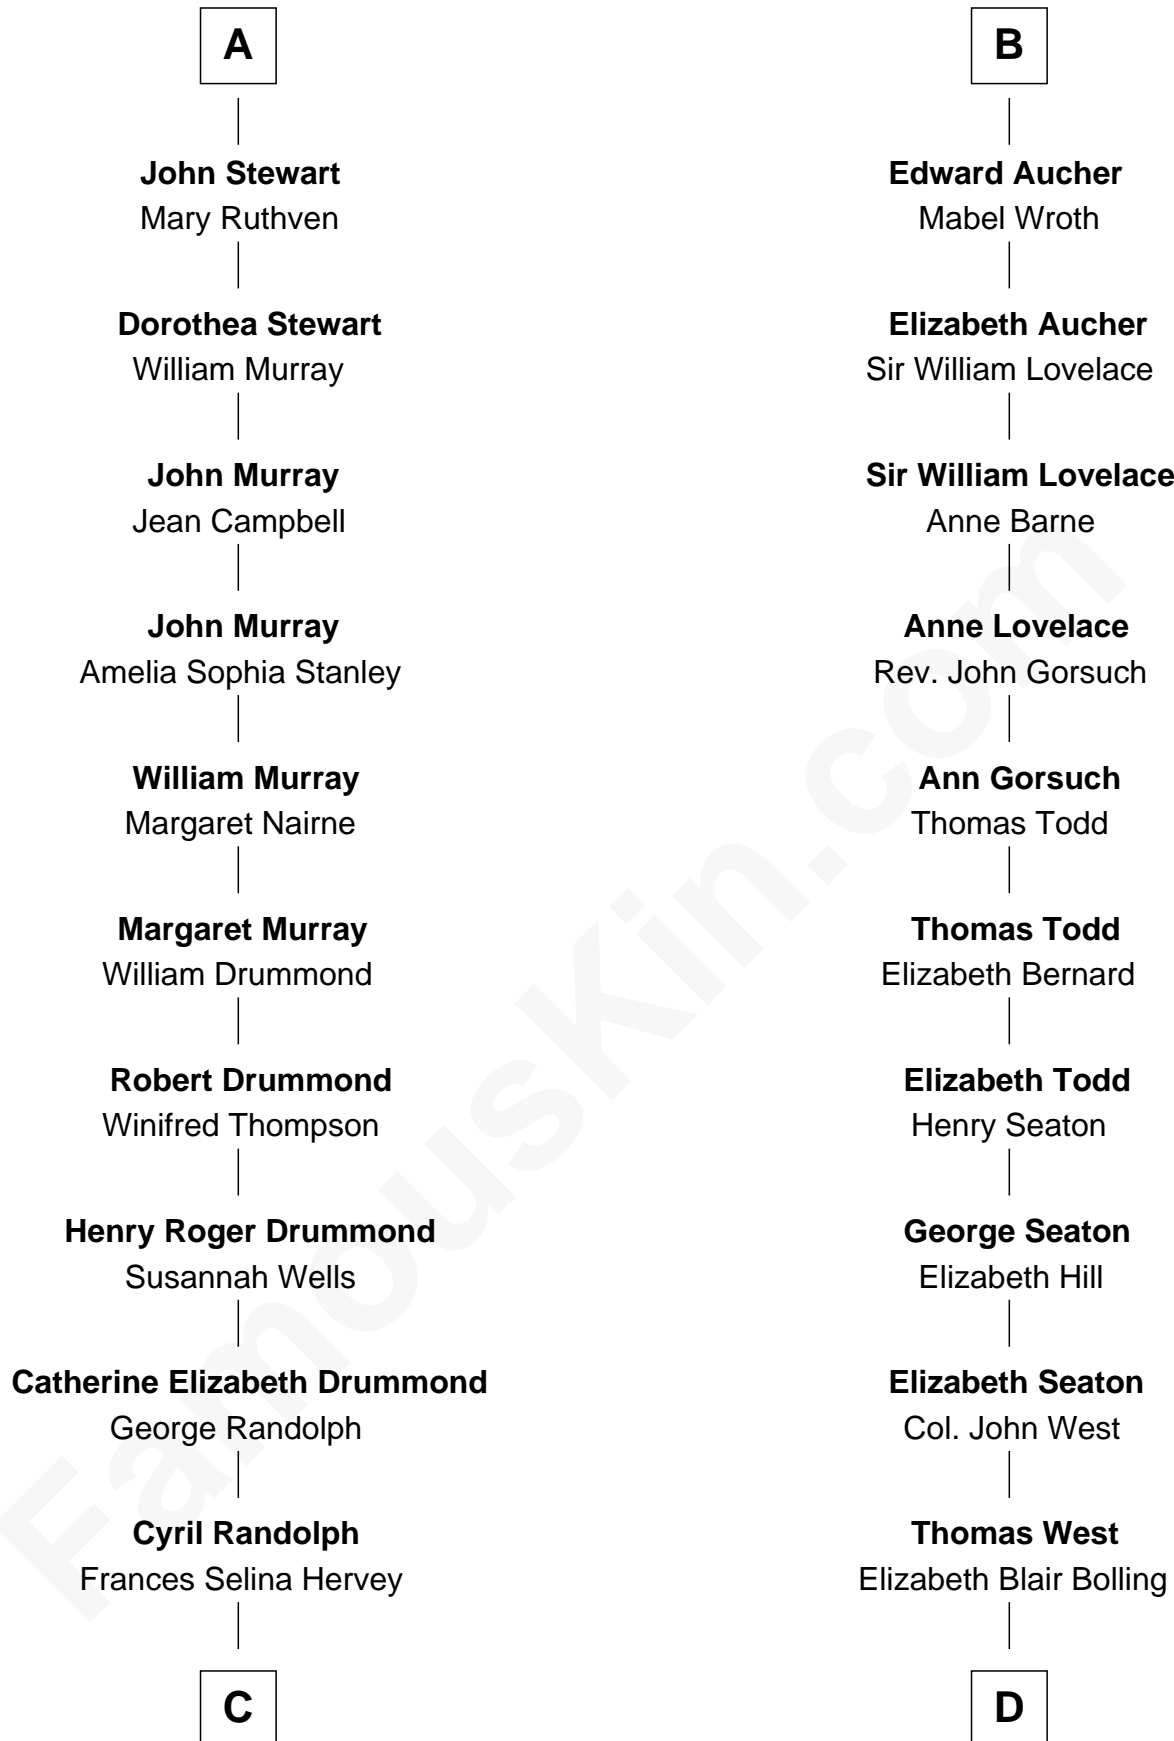

# FamousKin.com Relationship Chart of

**Hugh Grant**  
Movie Actor

20th cousin 1 time removed of

**Harry F. Byrd**  
50th Governor of Virginia

**C**

**Felton George Randolph**

Emily Margaret Nepean

**Margaret Isobel Randolph**

John Cassilis MacLean

**Fynvola Susan MacLean**

James Murray Grant

**Hugh Grant**

*Movie Actor*

**D**

**Eliza Bolling West**

Dr. Joel Walker Flood

**Col. Henry De La Warr Flood**

Mary Elizabeth Trent

**Joel Walker Flood**

Ella Faulkner

**Eleanor Bolling Flood**

Richard Evelyn Byrd

**Harry F. Byrd**

*50th Governor of Virginia*