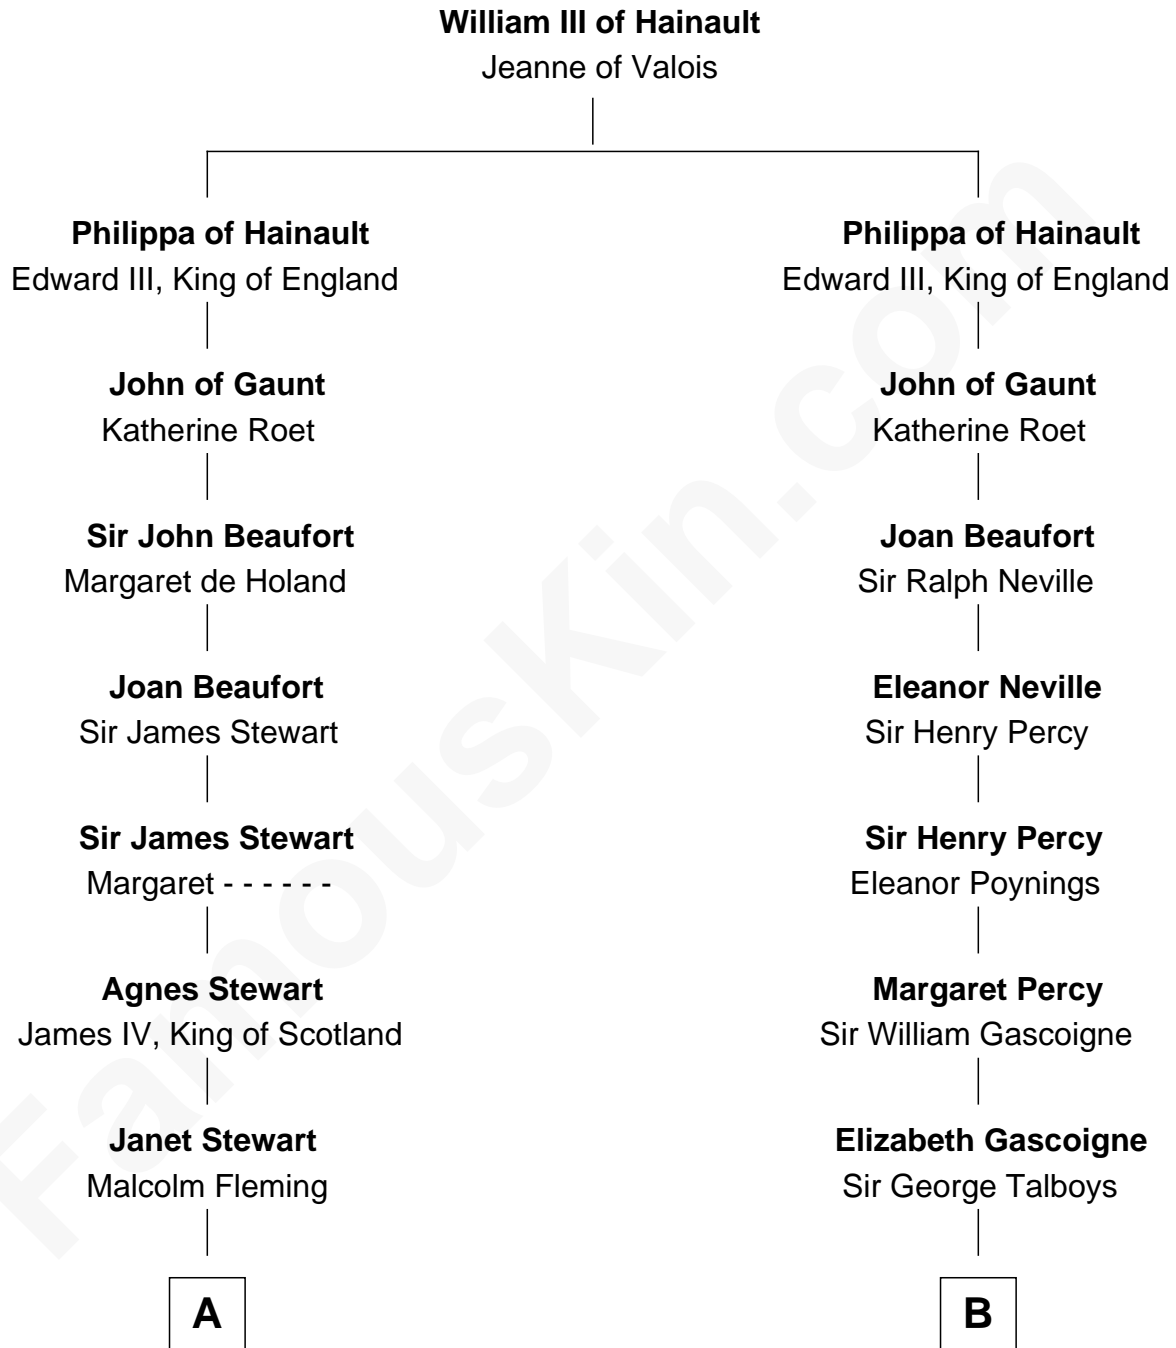

FamousKin.com
Relationship Chart of
Hugh Grant
Movie Actor

15th cousin 6 times removed of
Meriwether Lewis
Lewis and Clark Expedition

C

—
Cyril Randolph

Frances Selina Hervey

—
Felton George Randolph

Emily Margaret Nepean

—
Margaret Isobel Randolph

John Cassilis MacLean

—
Fynvola Susan MacLean

James Murray Grant

—
Hugh Grant

Movie Actor

FamousKin.com