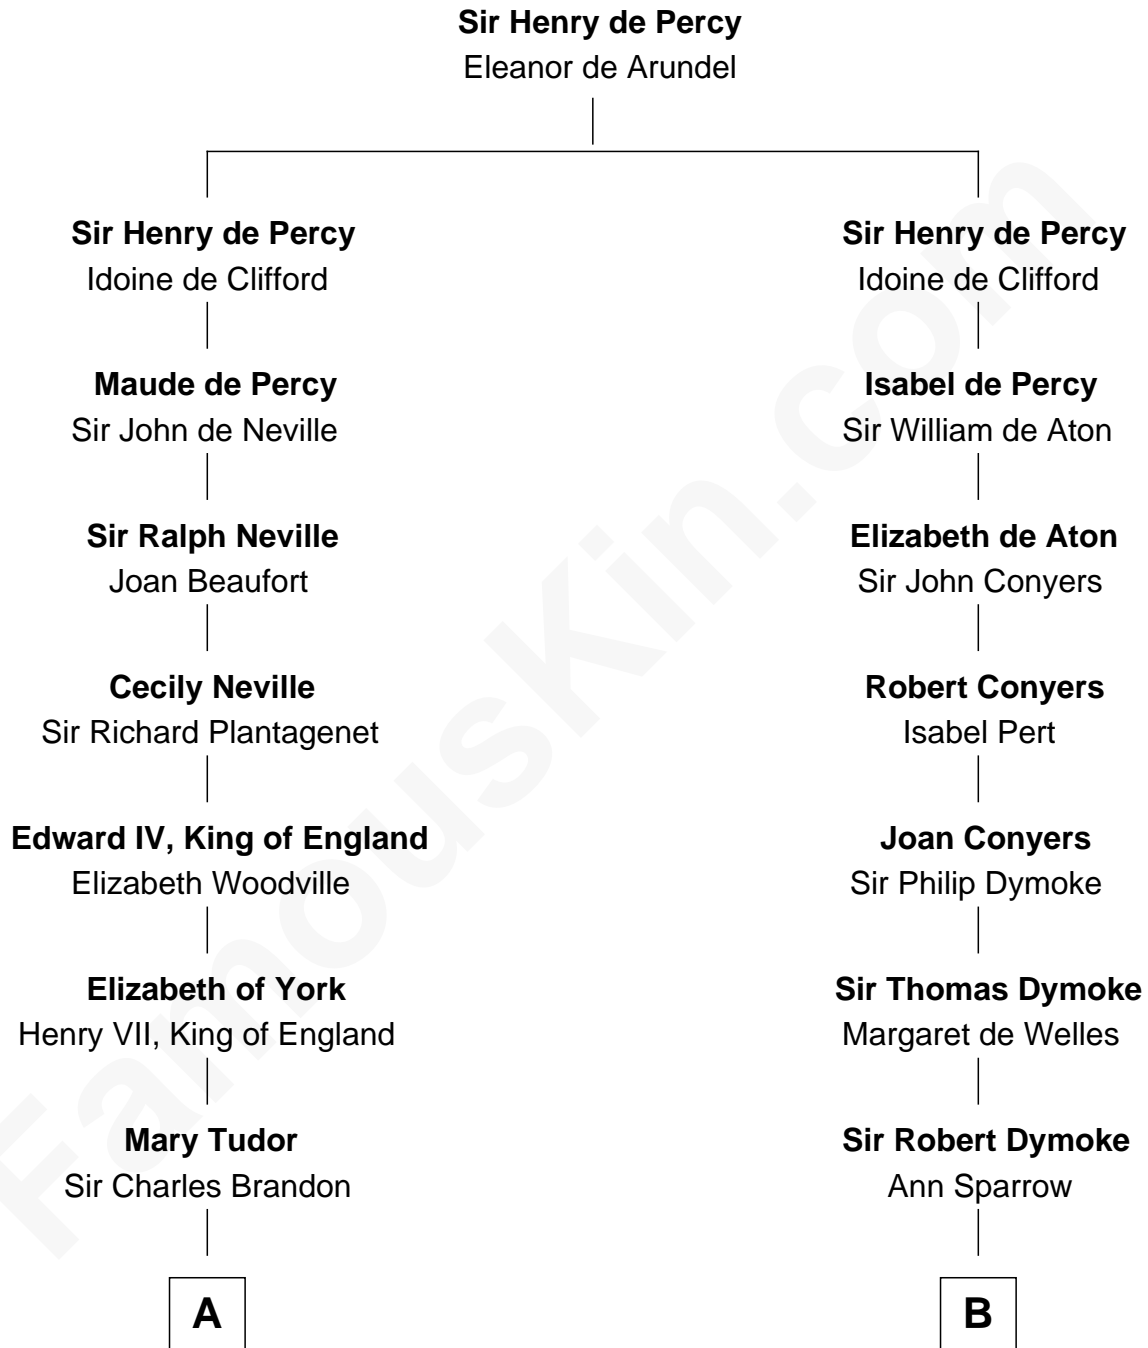

FamousKin.com
Relationship Chart of
Hugh Grant
Movie Actor

15th cousin 6 times removed of

Meriwether Lewis
Lewis and Clark Expedition

C

—
Cyril Randolph

Frances Selina Hervey

—
Felton George Randolph

Emily Margaret Nepean

—
Margaret Isobel Randolph

John Cassilis MacLean

—
Fynvola Susan MacLean

James Murray Grant

—
Hugh Grant

Movie Actor

FamousKin.com