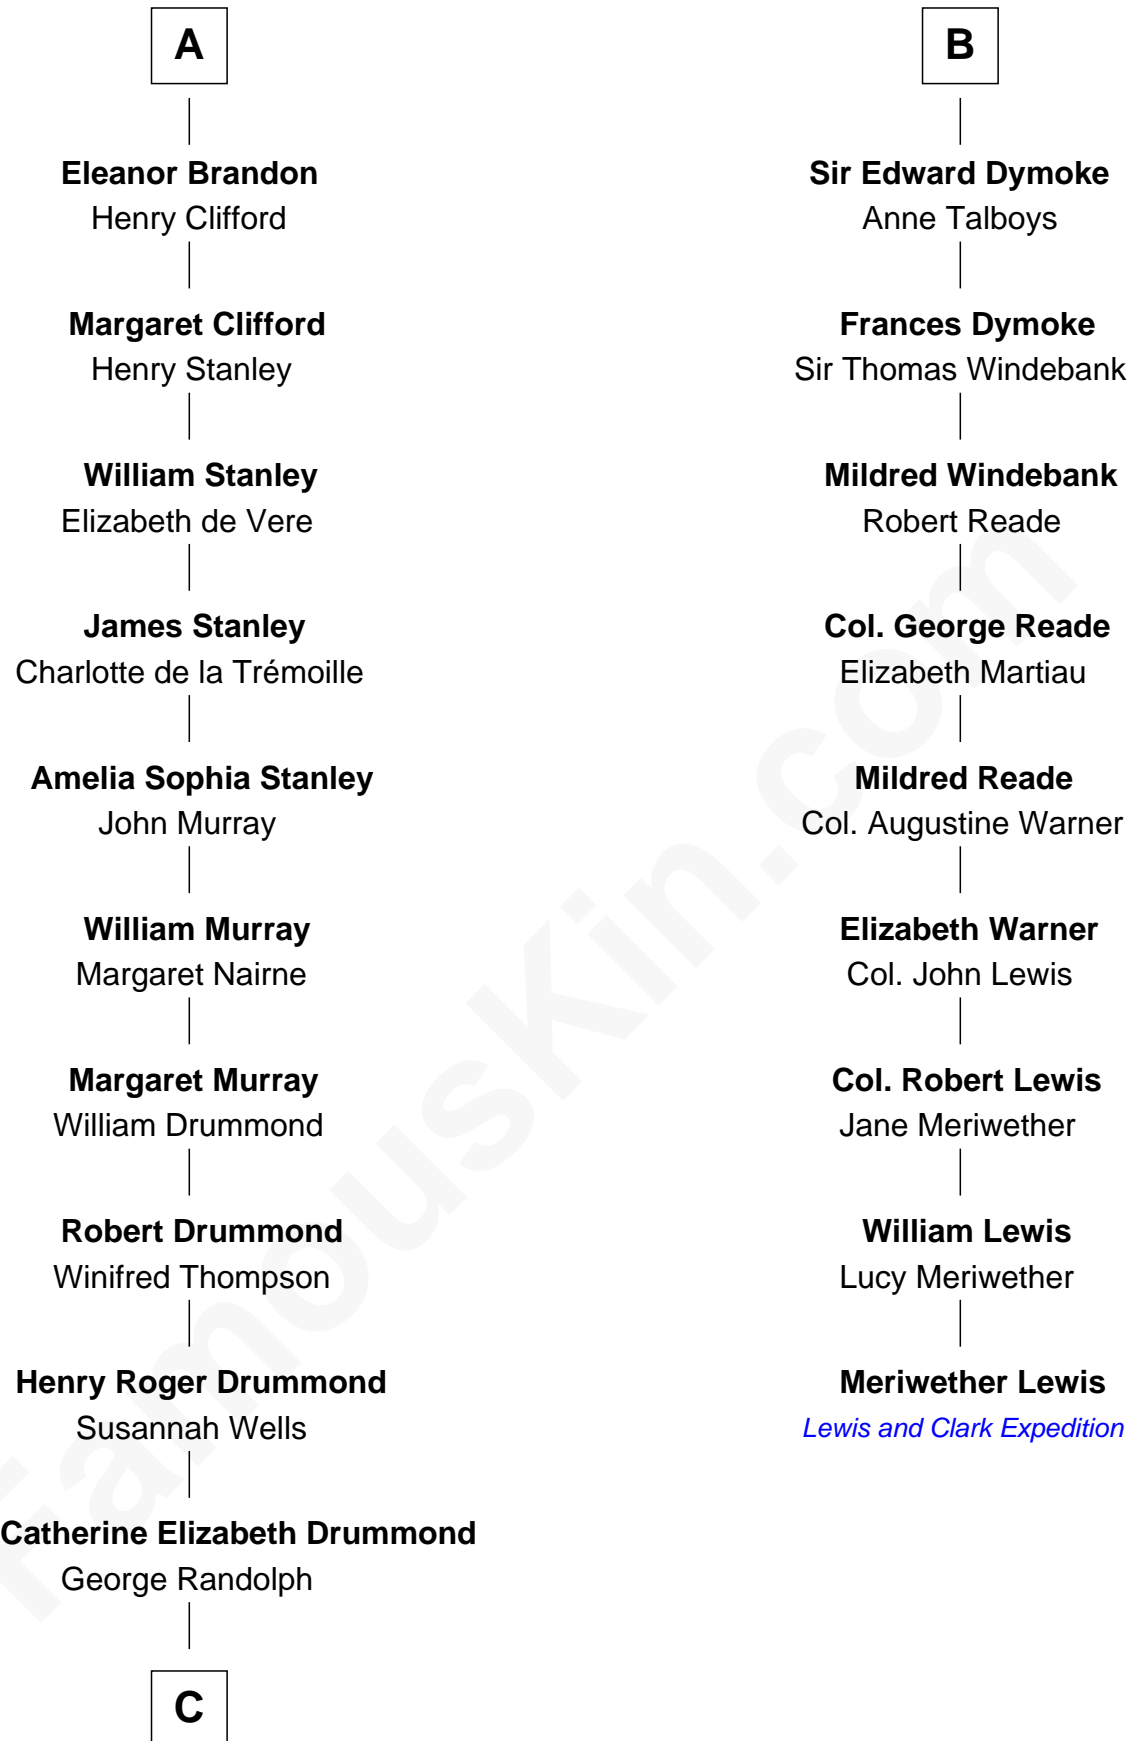

FamousKin.com
Relationship Chart of
Hugh Grant
Movie Actor

15th cousin 6 times removed of

Meriwether Lewis
Lewis and Clark Expedition

C

—
Cyril Randolph

Frances Selina Hervey

—
Felton George Randolph

Emily Margaret Nepean

—
Margaret Isobel Randolph

John Cassilis MacLean

—
Fynvola Susan MacLean

James Murray Grant

—
Hugh Grant

Movie Actor

FamousKin.com