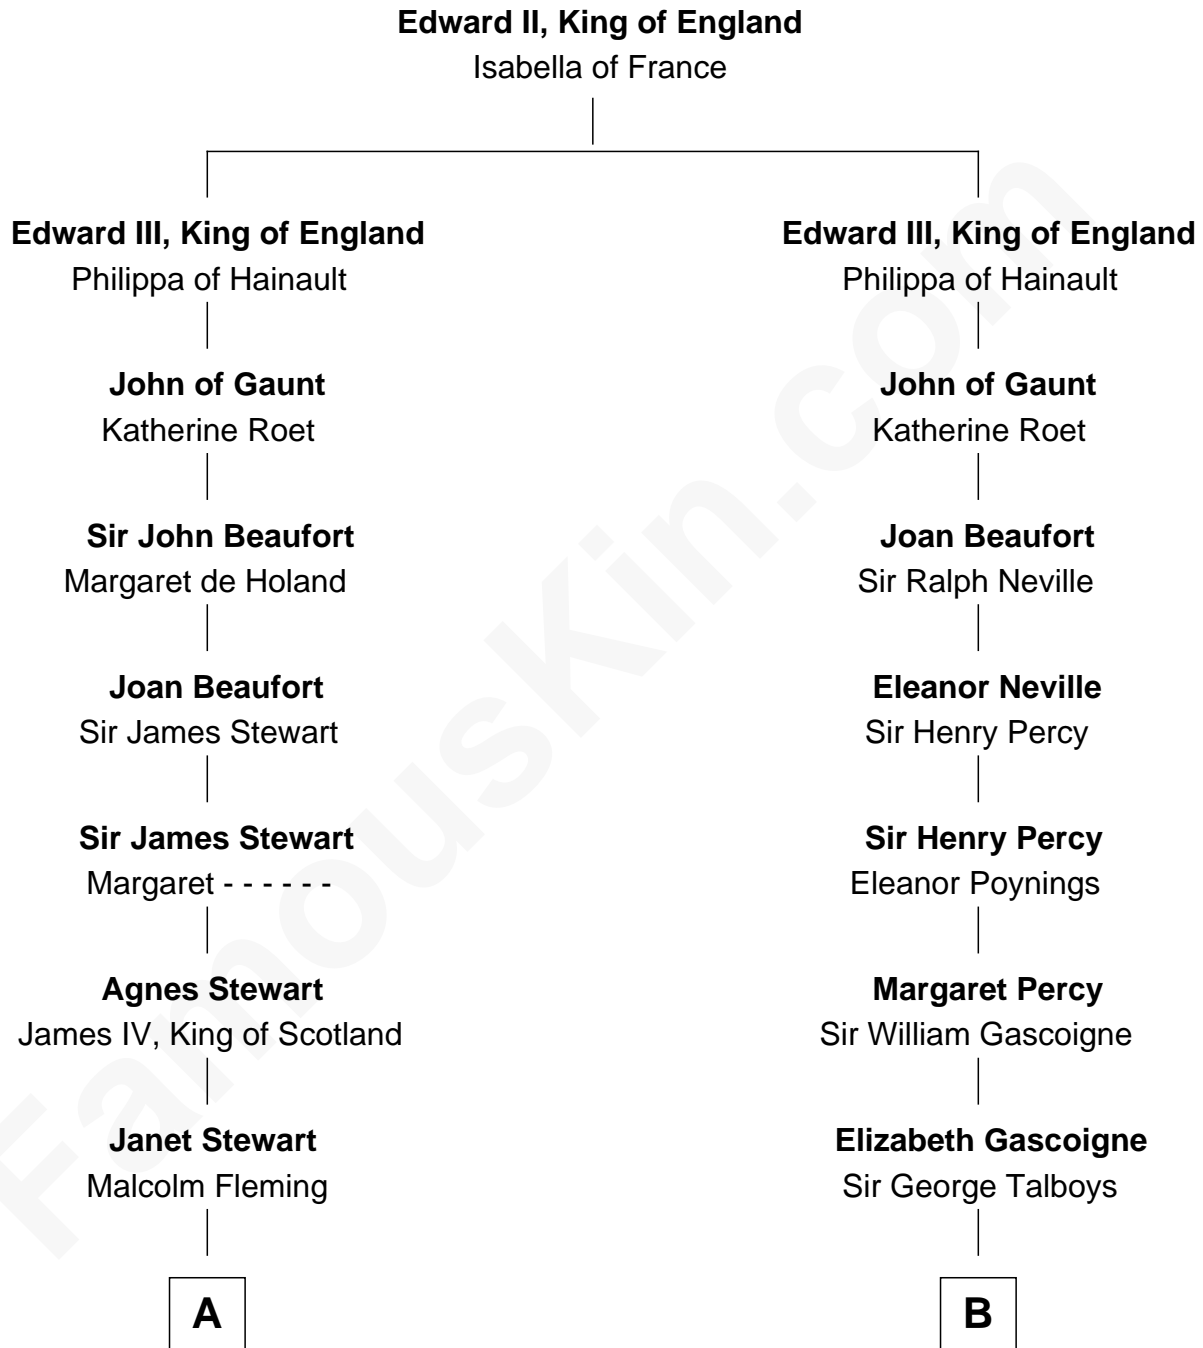

**FamousKin.com**  
**Relationship Chart of**  
**Hugh Grant**  
*Movie Actor*

15th cousin 6 times removed of  
**Meriwether Lewis**  
*Lewis and Clark Expedition*

**C**

—  
**Cyril Randolph**

Frances Selina Hervey

—  
**Felton George Randolph**

Emily Margaret Nepean

—  
**Margaret Isobel Randolph**

John Cassilis MacLean

—  
**Fynvola Susan MacLean**

James Murray Grant

—  
**Hugh Grant**

*Movie Actor*