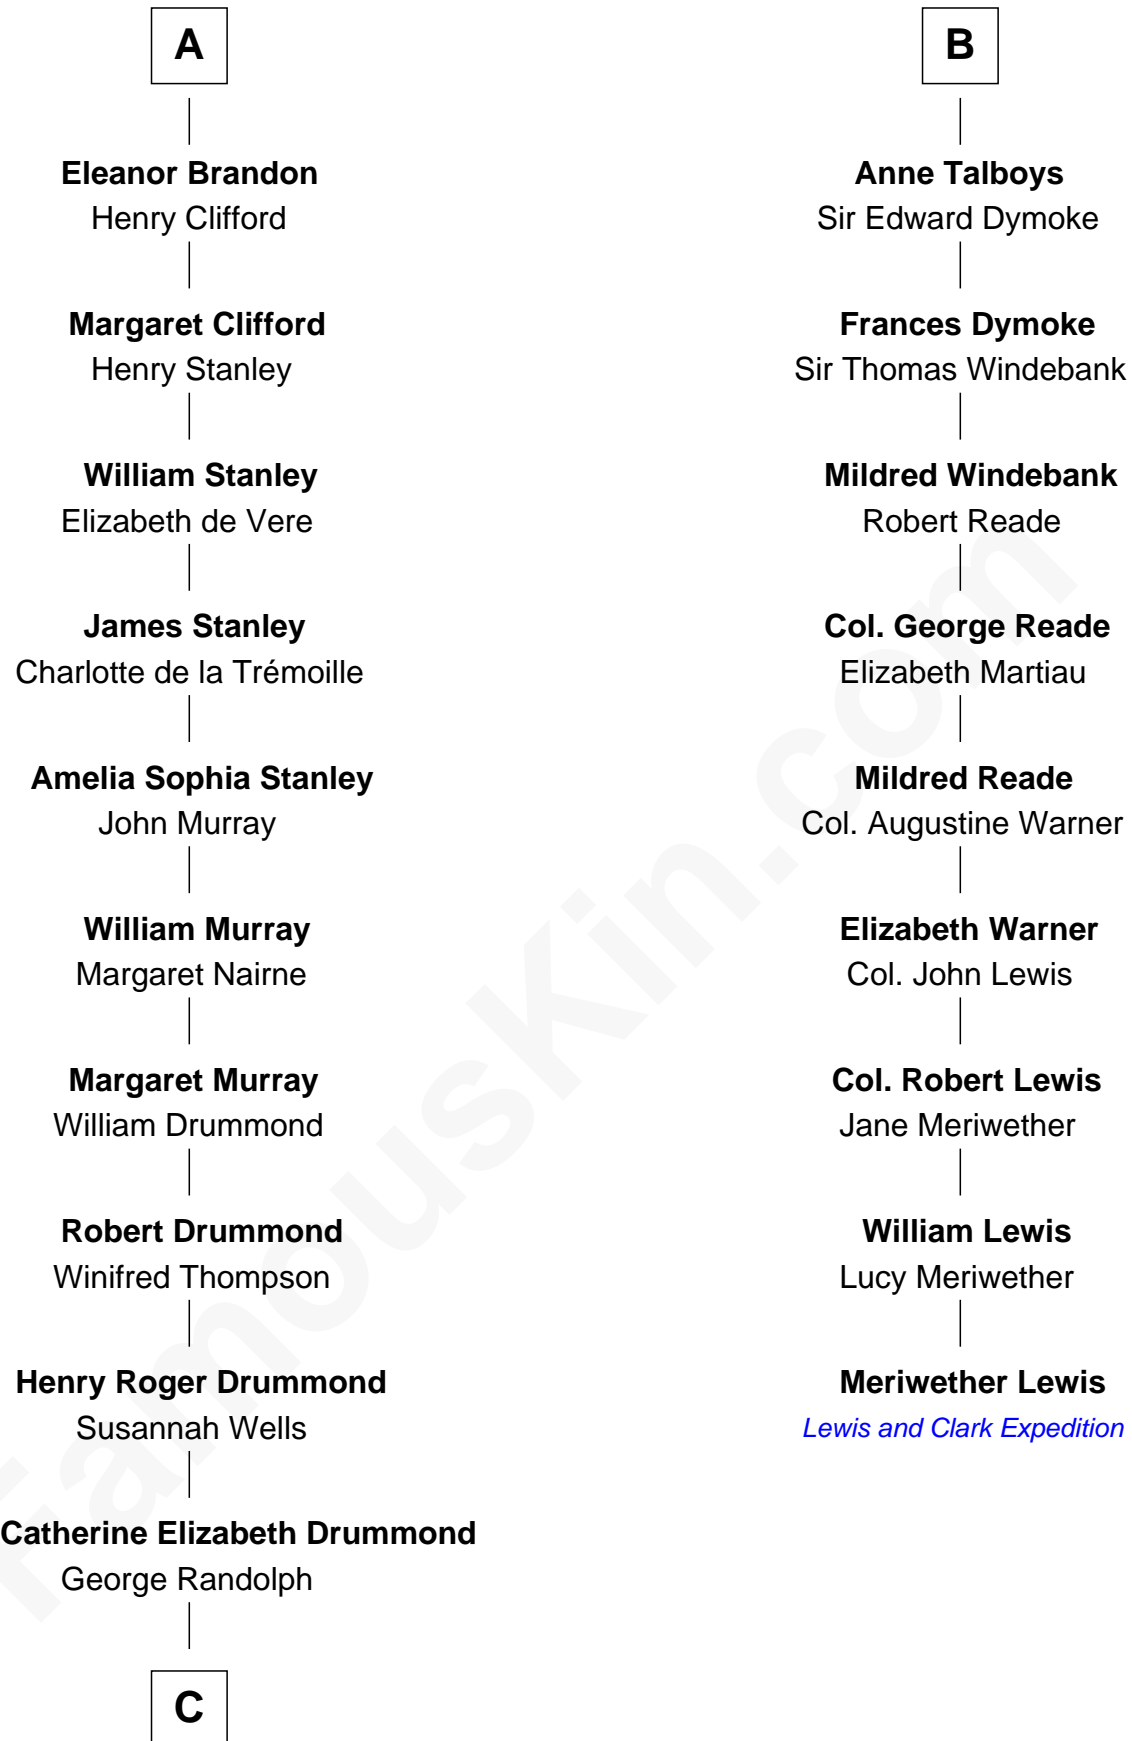

FamousKin.com
Relationship Chart of
Hugh Grant
Movie Actor

15th cousin 6 times removed of

Meriwether Lewis
Lewis and Clark Expedition

C

—
Cyril Randolph

Frances Selina Hervey

—
Felton George Randolph

Emily Margaret Nepean

—
Margaret Isobel Randolph

John Cassilis MacLean

—
Fynvola Susan MacLean

James Murray Grant

—
Hugh Grant

Movie Actor

FamousKin.com