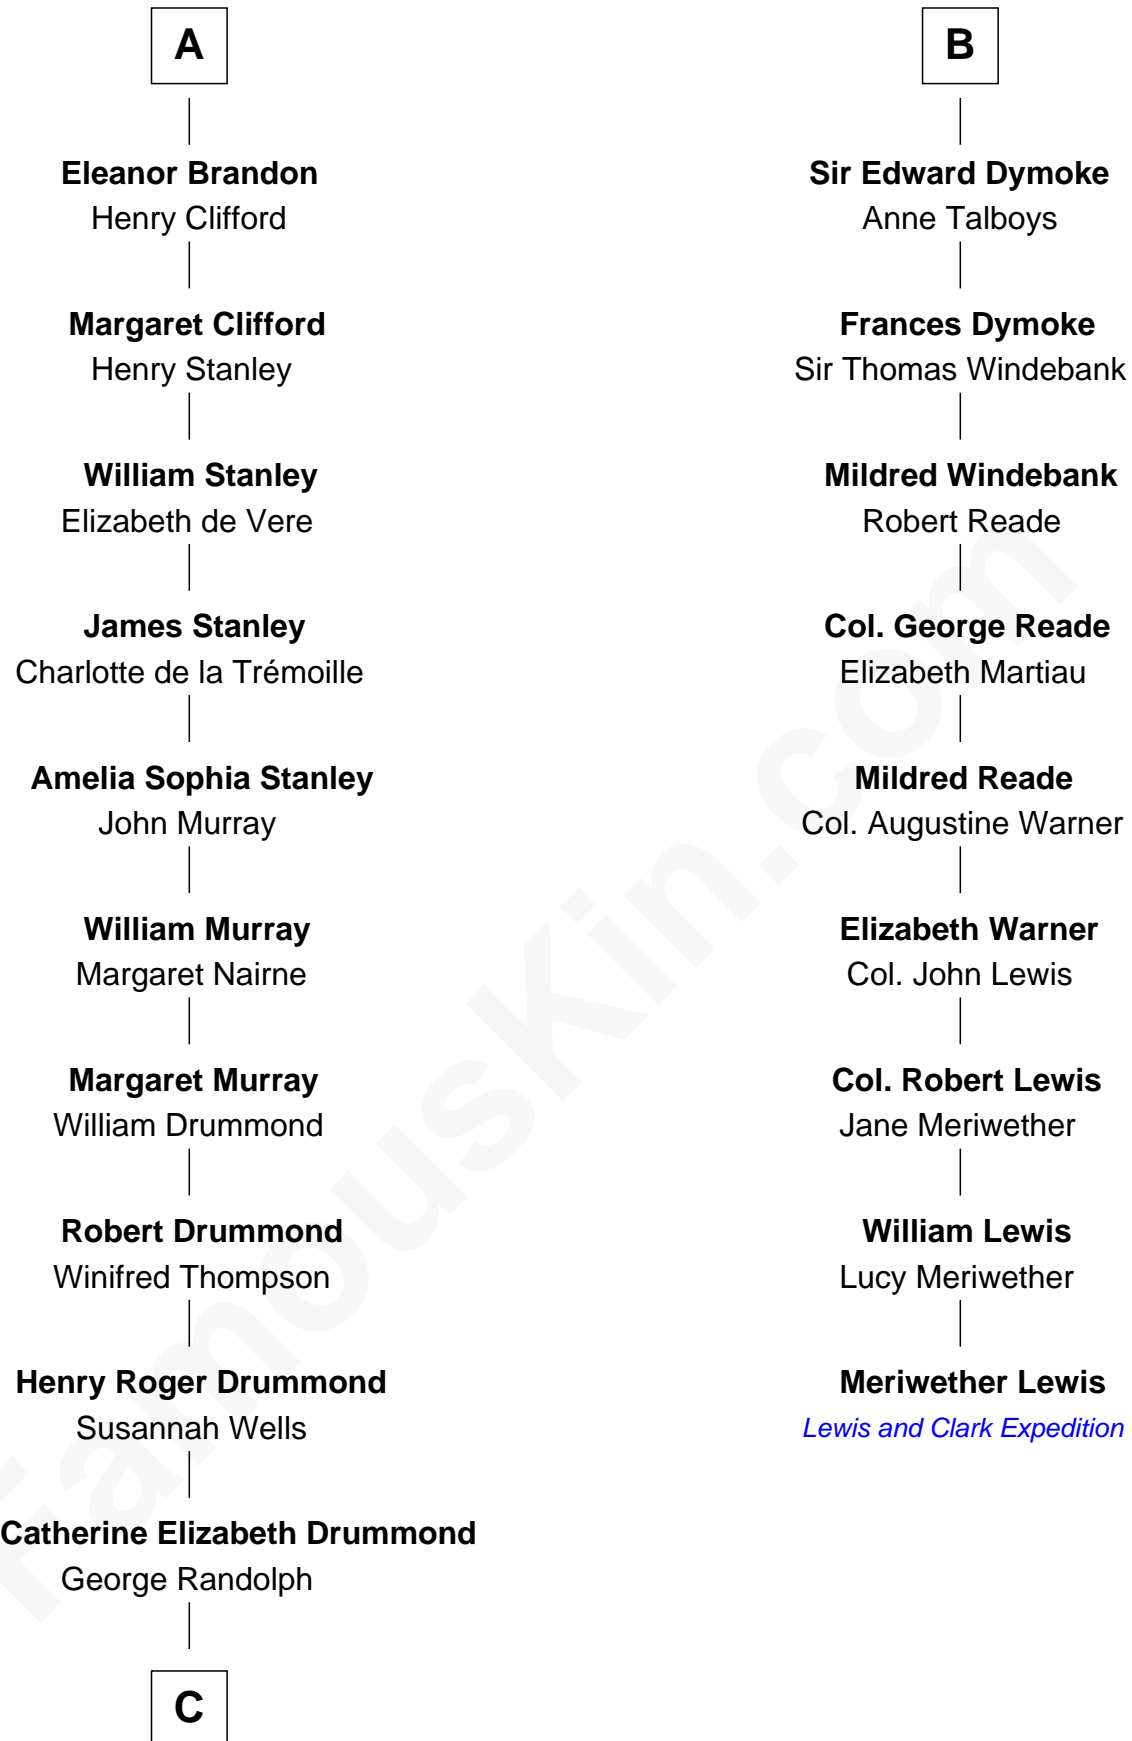

FamousKin.com Relationship Chart of

Hugh Grant

Movie Actor

15th cousin 6 times removed of

Meriwether Lewis

Lewis and Clark Expedition

Sir Hugh I de Audley

Iseult de Mortimer

C

—
Cyril Randolph

Frances Selina Hervey

—
Felton George Randolph

Emily Margaret Nepean

—
Margaret Isobel Randolph

John Cassilis MacLean

—
Fynvola Susan MacLean