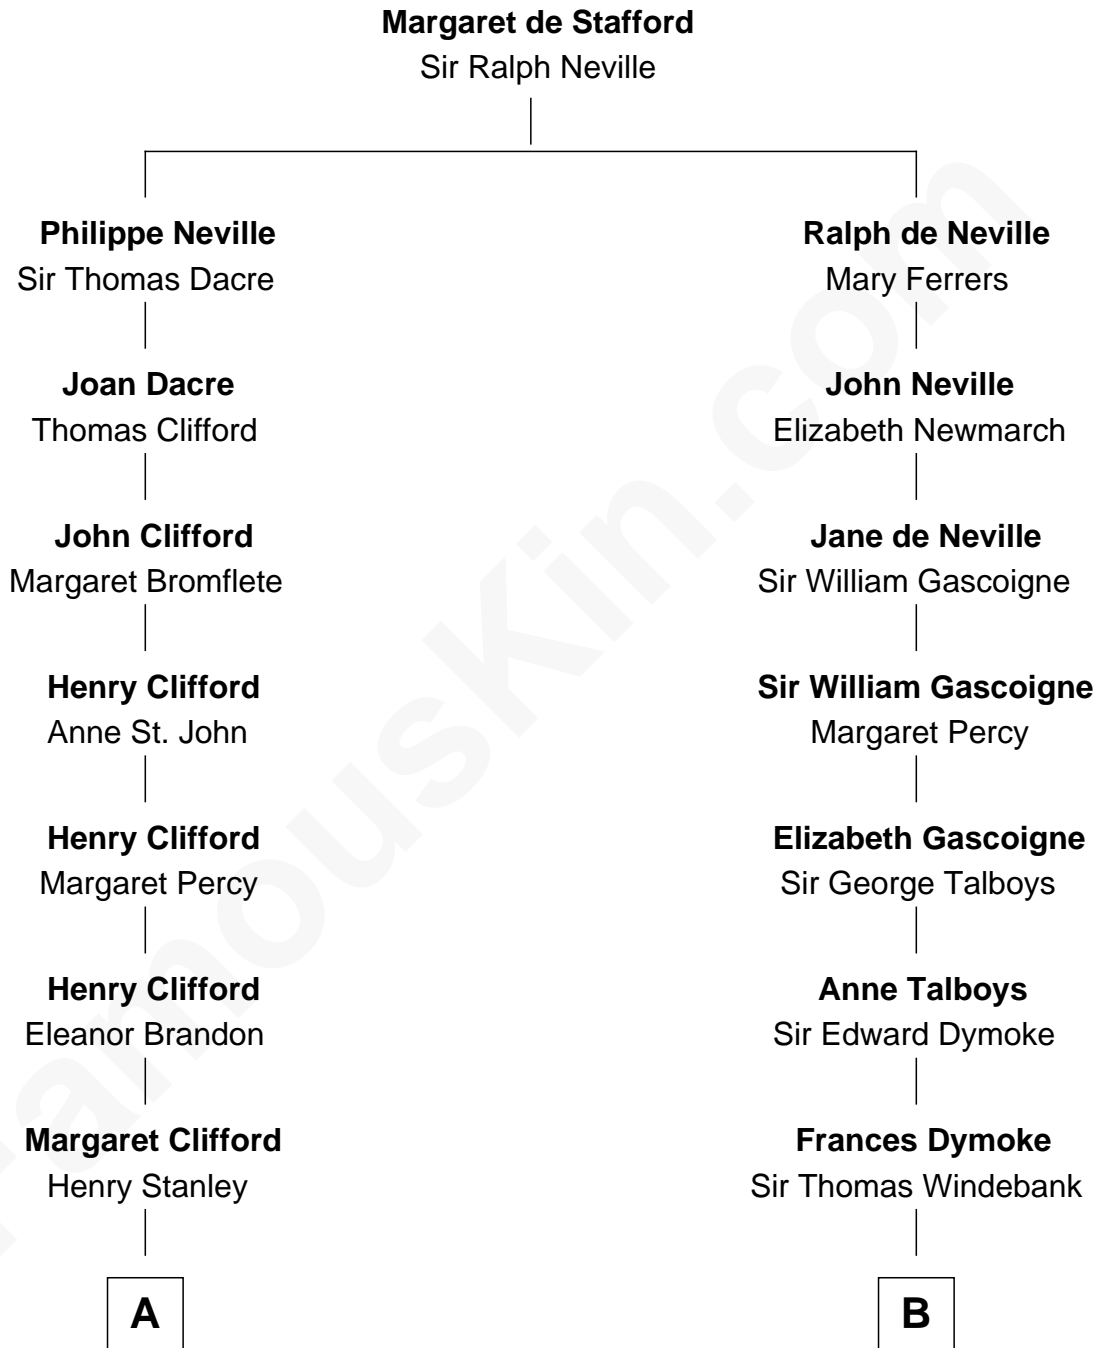

**FamousKin.com**  
**Relationship Chart of**  
**Hugh Grant**  
*Movie Actor*

13th cousin 6 times removed of

**Meriwether Lewis**  
*Lewis and Clark Expedition*

**C**

—  
**Margaret Isobel Randolph**

John Cassilis MacLean

—  
**Fynvola Susan MacLean**

James Murray Grant

—  
**Hugh Grant**

*Movie Actor*

FamousKin.com