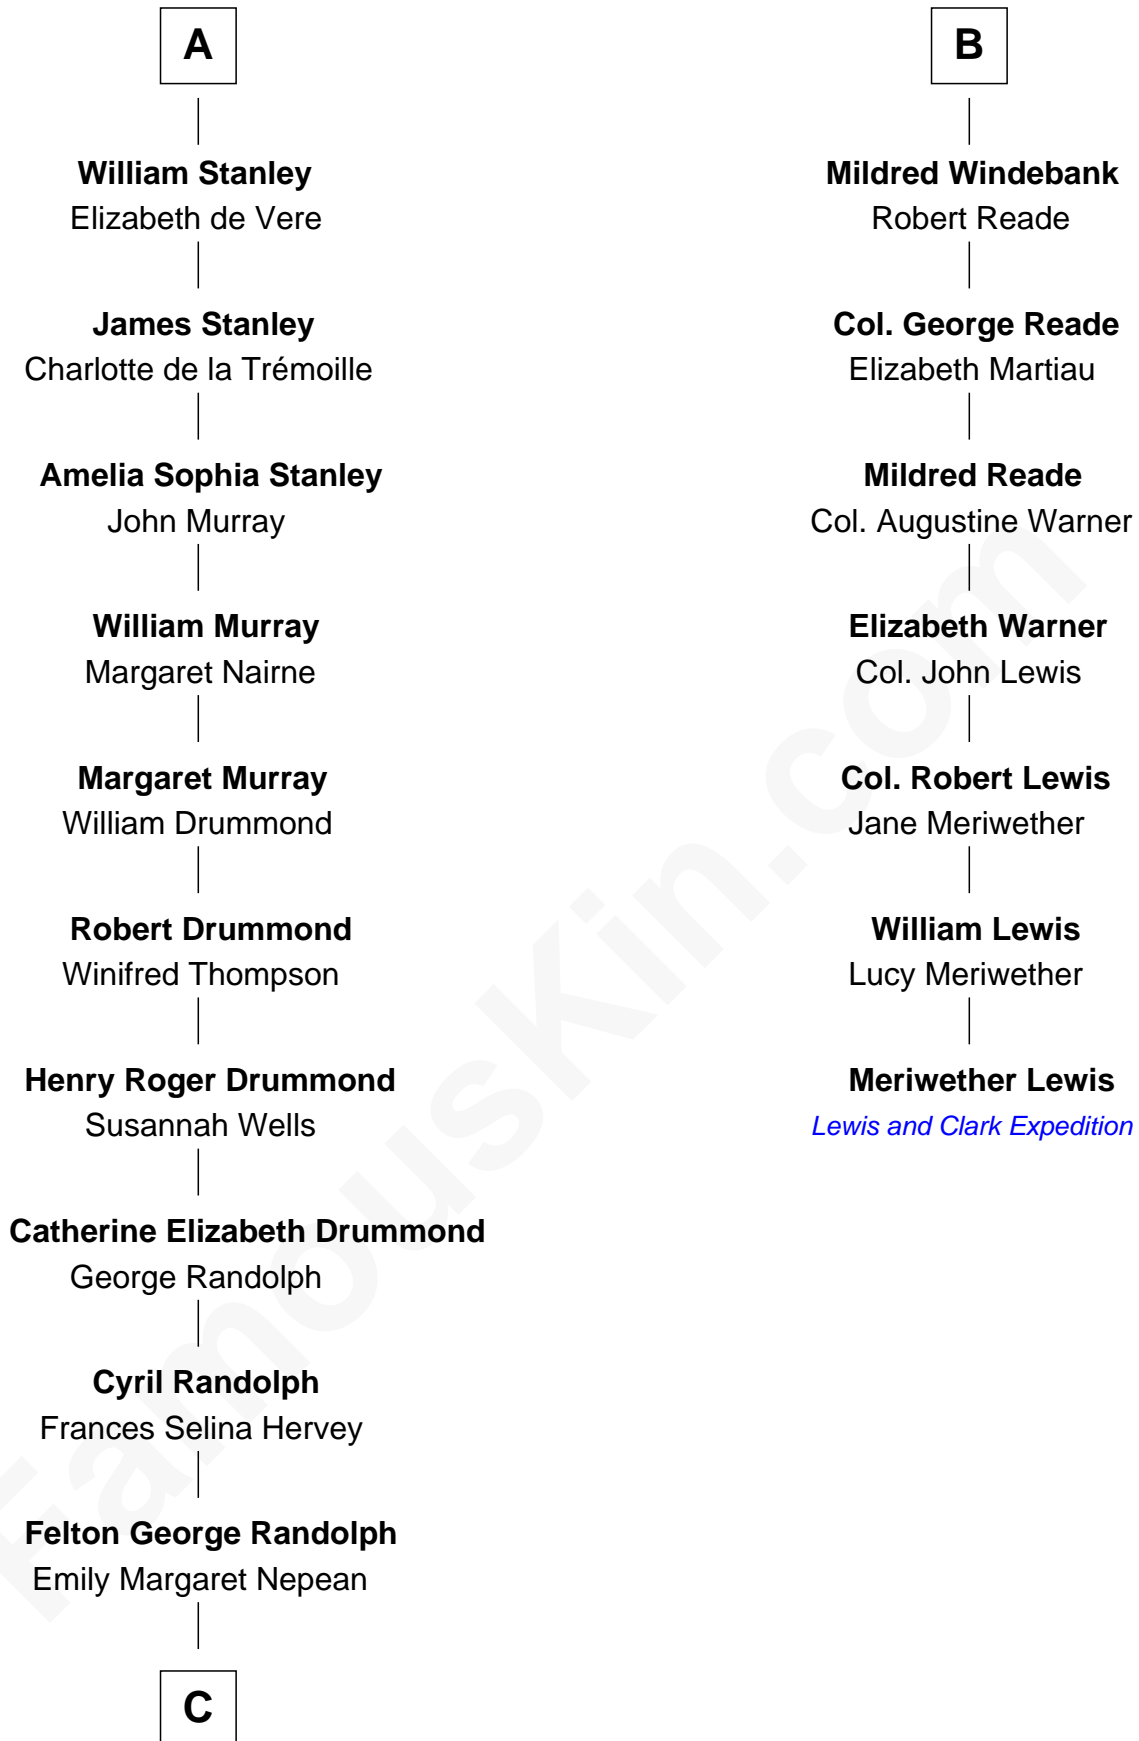

**FamousKin.com**  
**Relationship Chart of**  
**Hugh Grant**  
*Movie Actor*

13th cousin 6 times removed of

**Meriwether Lewis**  
*Lewis and Clark Expedition*

**C**

—  
**Margaret Isobel Randolph**

John Cassilis MacLean

—  
**Fynvola Susan MacLean**

James Murray Grant

—  
**Hugh Grant**

*Movie Actor*

FamousKin.com