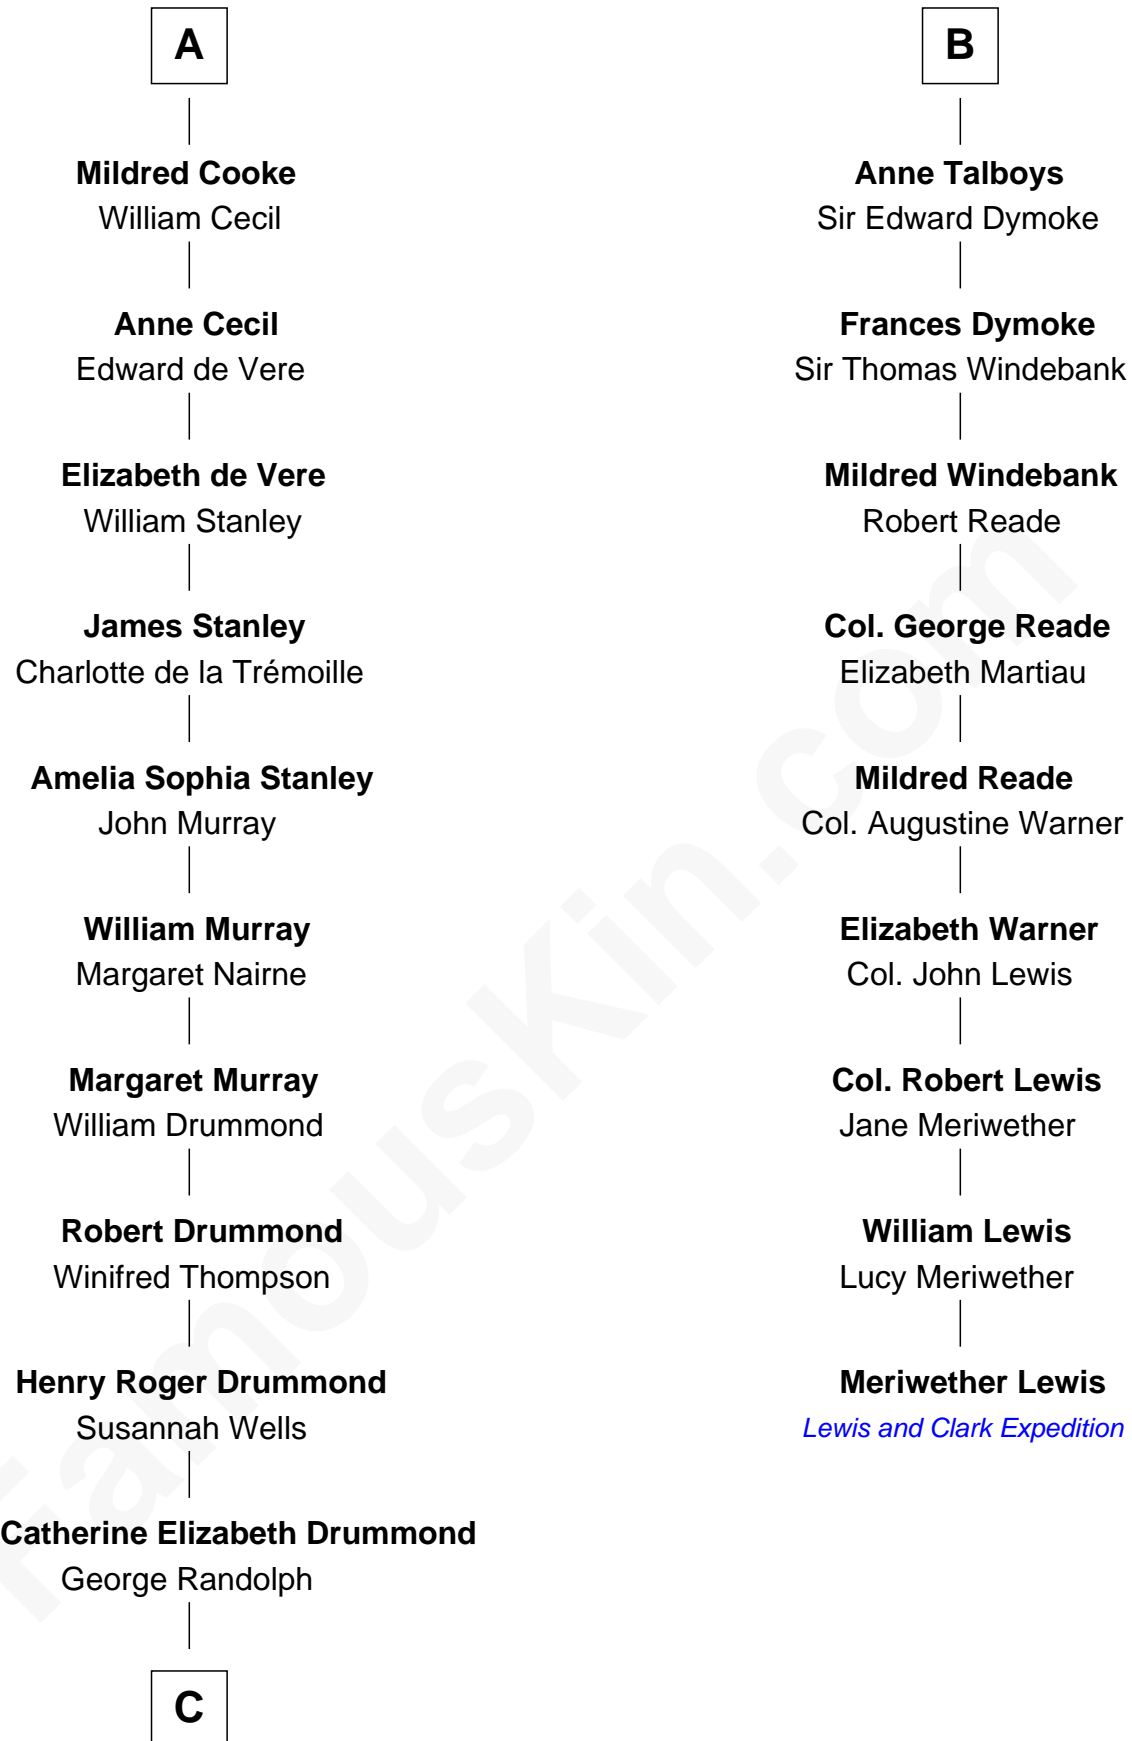

FamousKin.com
Relationship Chart of
Hugh Grant
Movie Actor

15th cousin 6 times removed of
Meriwether Lewis
Lewis and Clark Expedition

C

—
Cyril Randolph

Frances Selina Hervey

—
Felton George Randolph

Emily Margaret Nepean

—
Margaret Isobel Randolph

John Cassilis MacLean

—
Fynvola Susan MacLean

James Murray Grant

—
Hugh Grant

Movie Actor

FamousKin.com