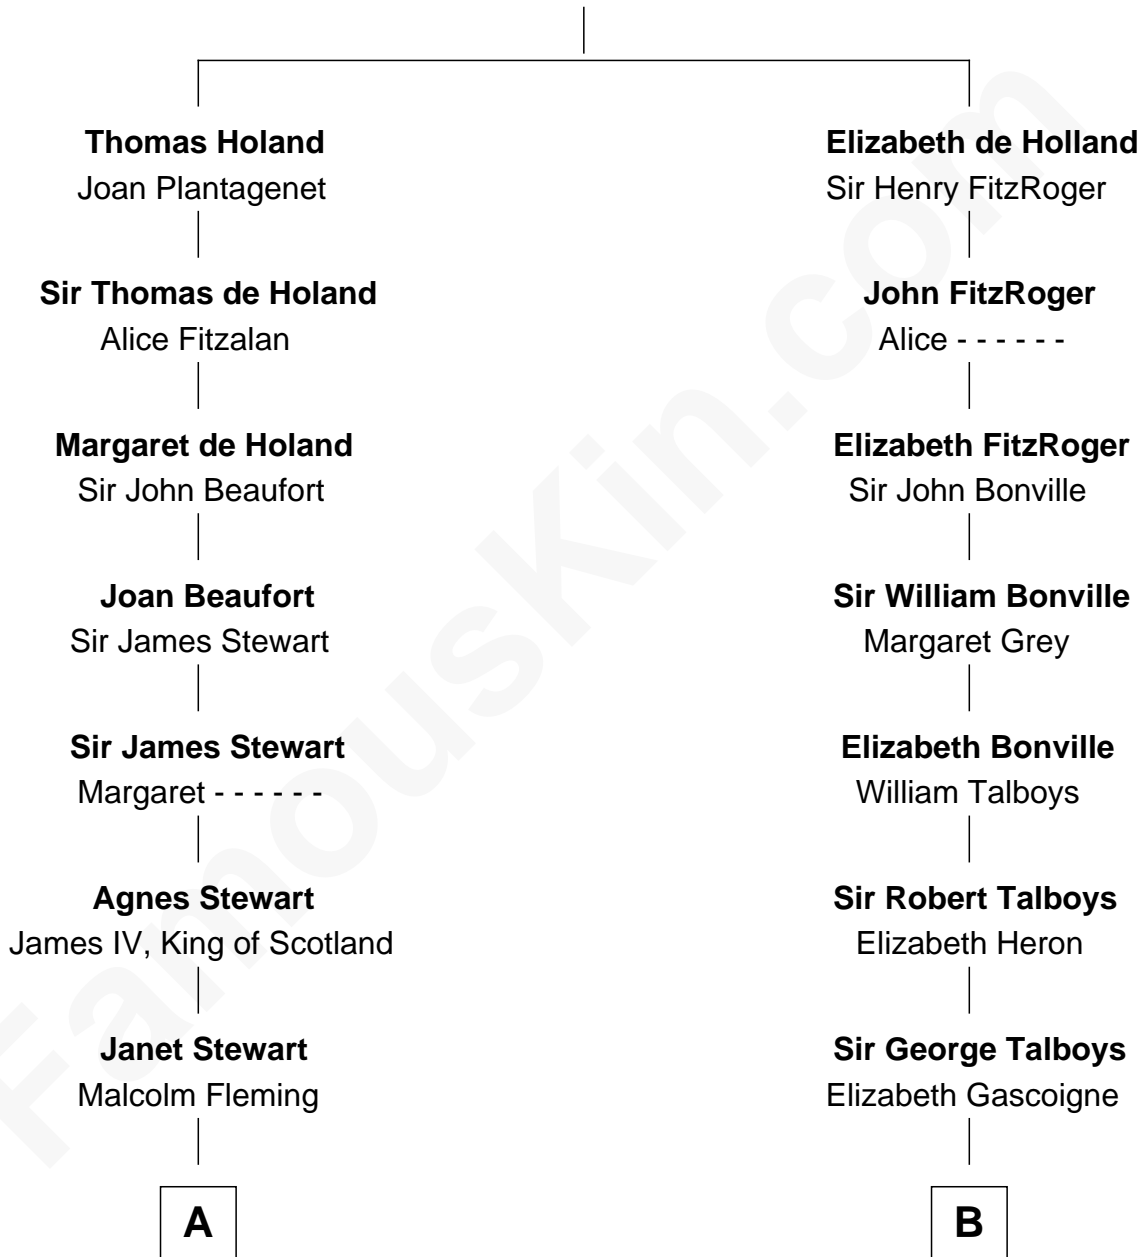

**FamousKin.com**  
**Relationship Chart of**  
**Hugh Grant**  
*Movie Actor*

15th cousin 6 times removed of

**Meriwether Lewis**  
*Lewis and Clark Expedition*

**Sir Robert de Holland**  
 Maude la Zouche