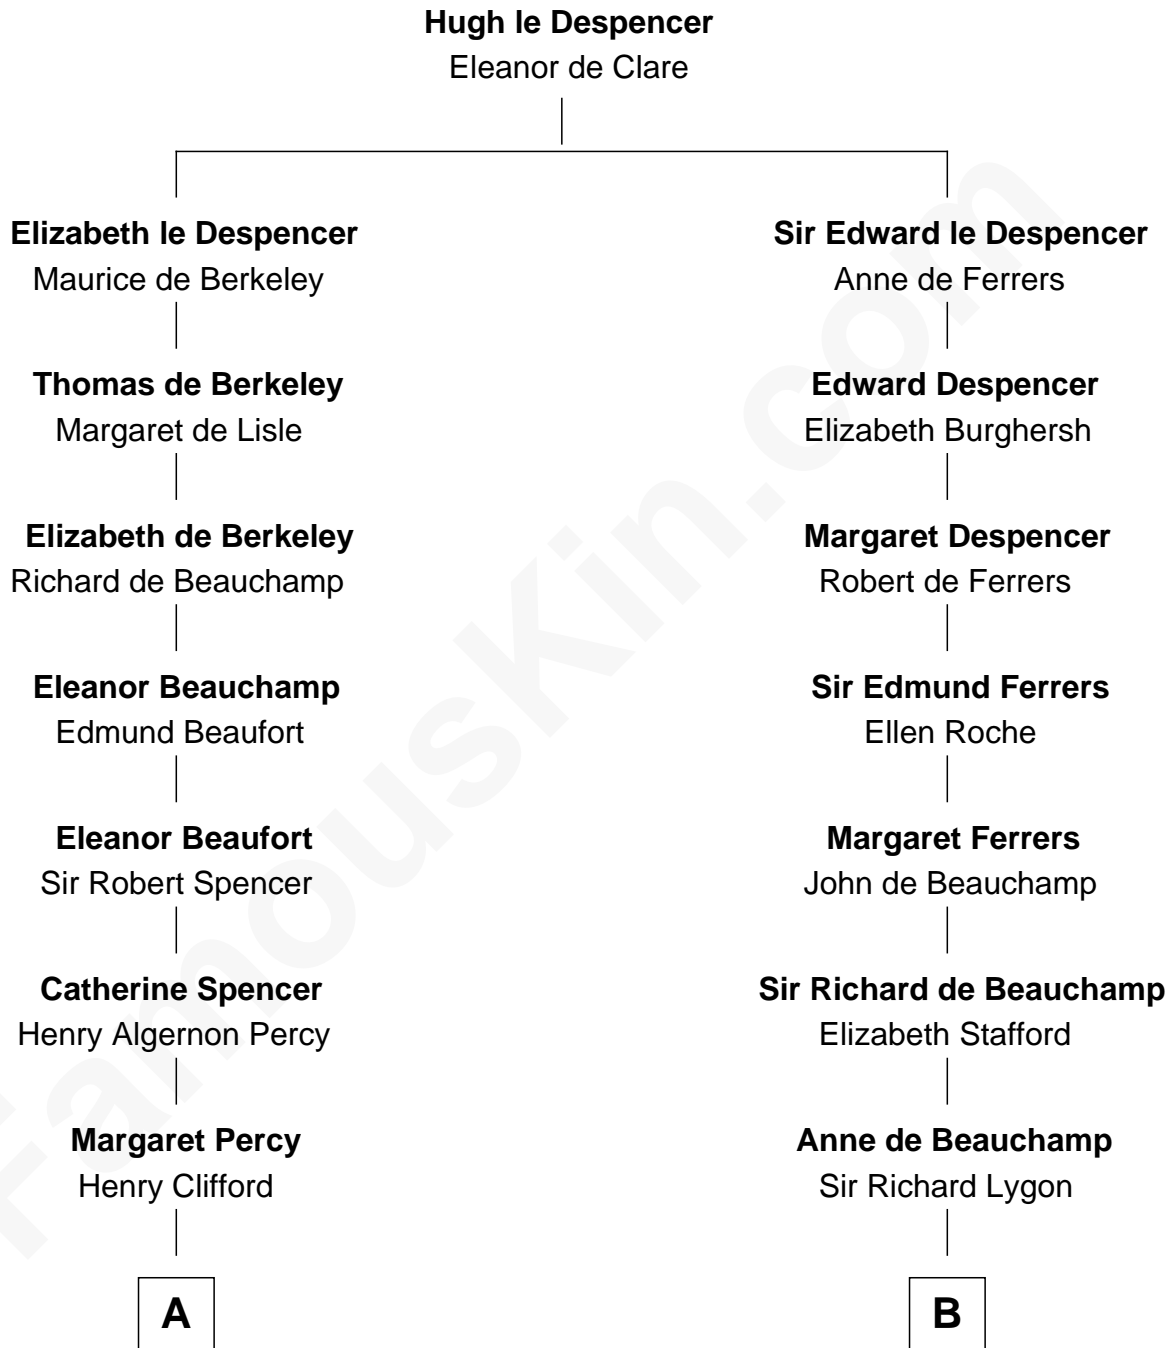

**FamousKin.com**  
**Relationship Chart of**  
**Hugh Grant**  
*Movie Actor*

17th cousin 4 times removed of

**Meriwether Lewis**  
*Lewis and Clark Expedition*

**C**

—  
**Cyril Randolph**

Frances Selina Hervey

—  
**Felton George Randolph**

Emily Margaret Nepean

—  
**Margaret Isobel Randolph**

John Cassilis MacLean

—  
**Fynvola Susan MacLean**

James Murray Grant

—  
**Hugh Grant**

*Movie Actor*