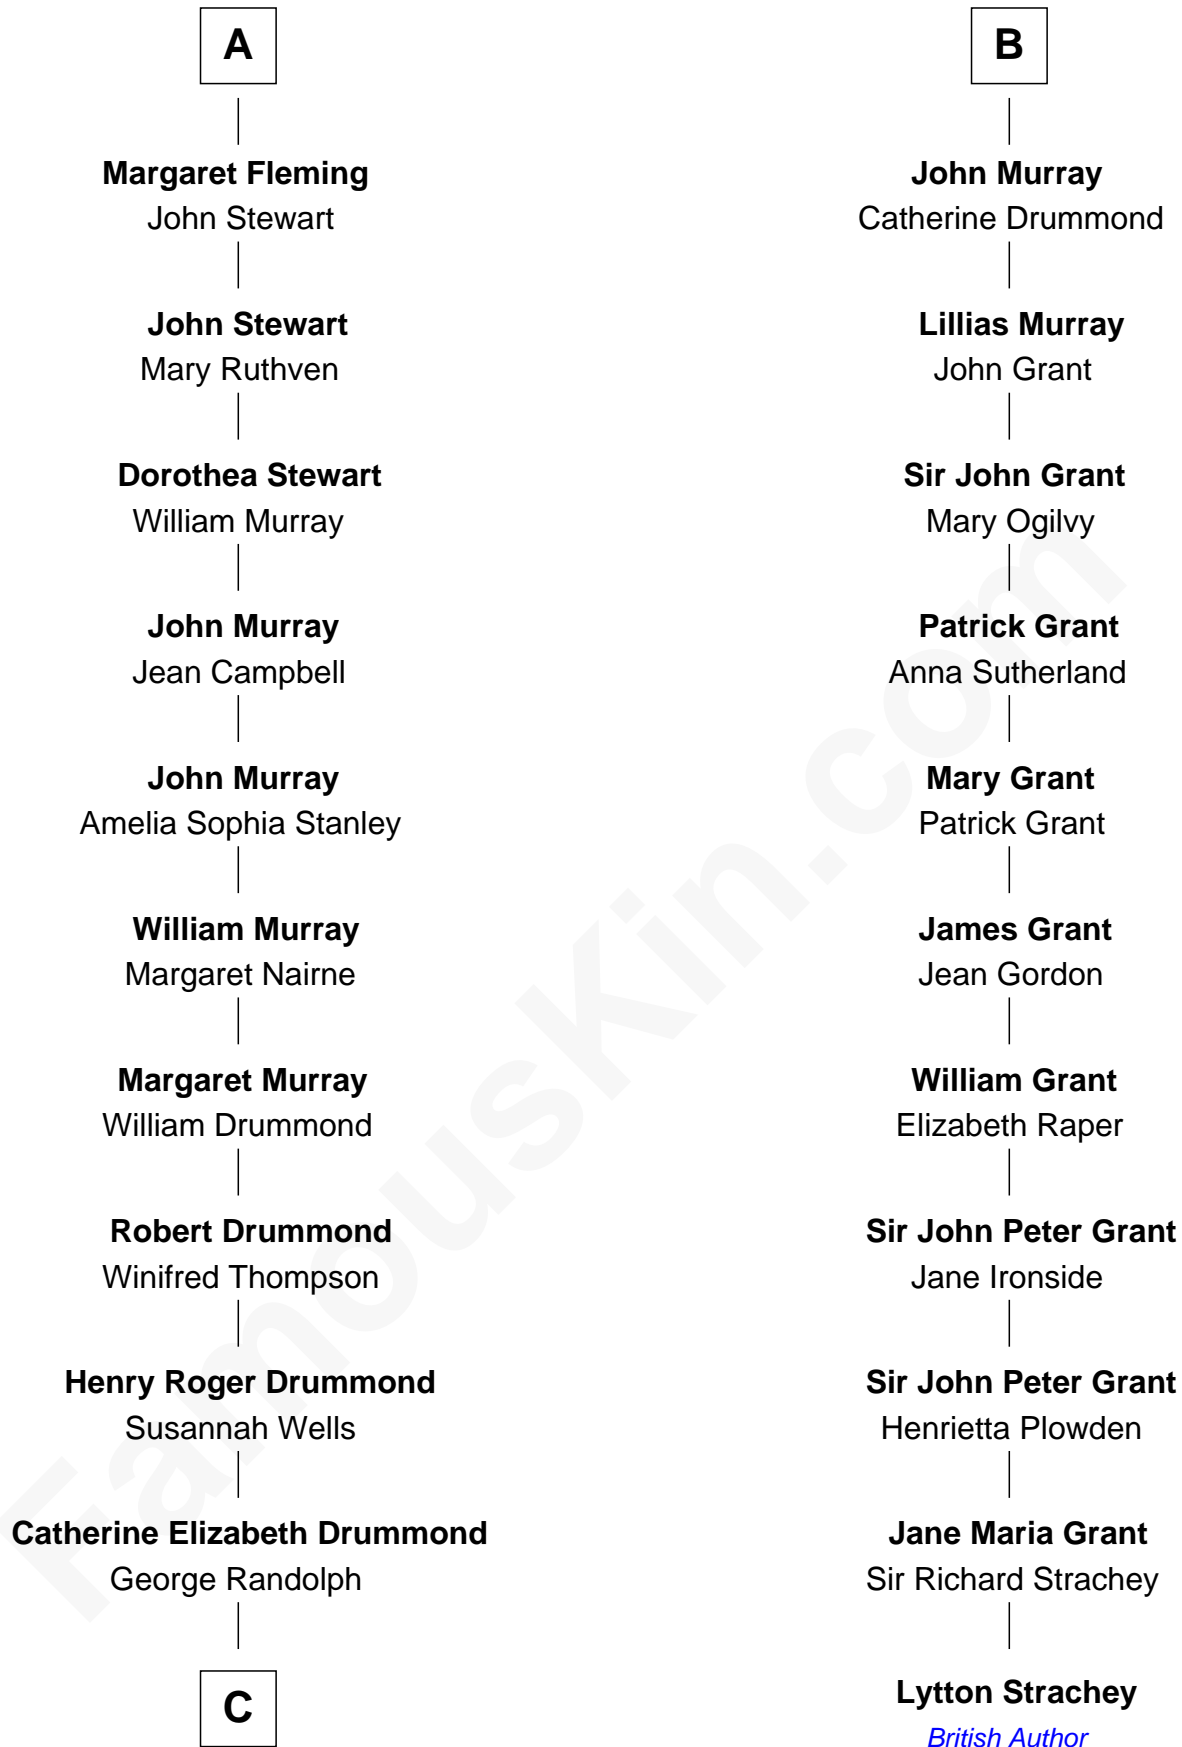

**FamousKin.com**  
**Relationship Chart of**  
**Hugh Grant**  
*Movie Actor*

17th cousin 4 times removed of

**Lytton Strachey**  
*Author and Co-Founder of Bloomsbury Group*

**C**

—  
**Cyril Randolph**

Frances Selina Hervey

—  
**Felton George Randolph**

Emily Margaret Nepean

—  
**Margaret Isobel Randolph**

John Cassilis MacLean

—  
**Fynvola Susan MacLean**

James Murray Grant

—  
**Hugh Grant**