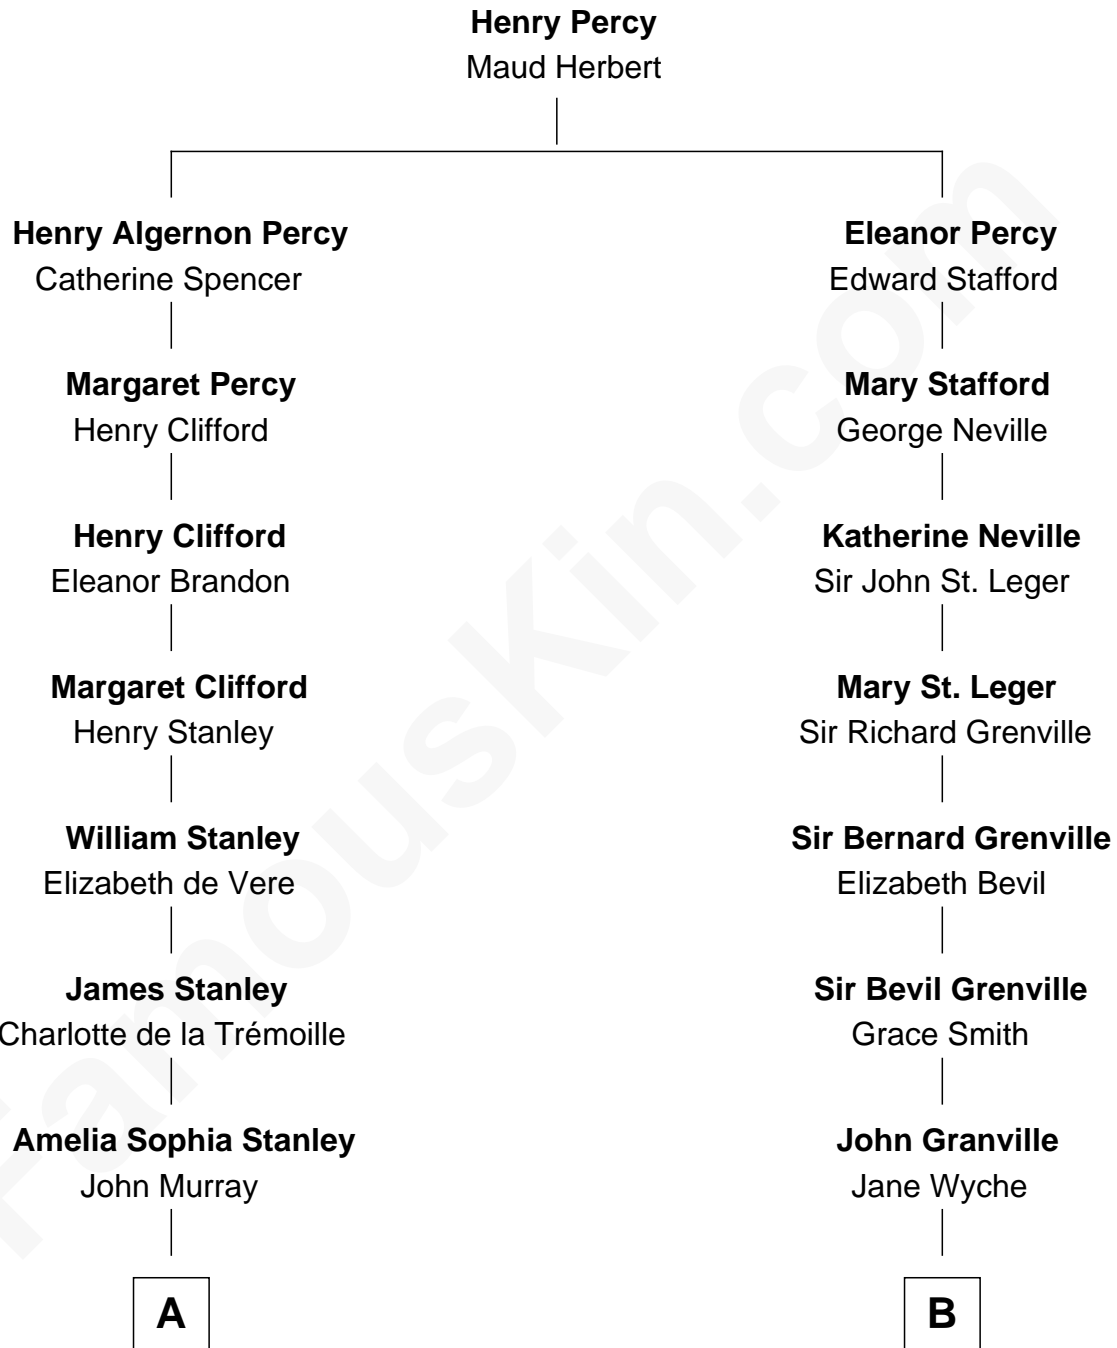

FamousKin.com Relationship Chart of

Hugh Grant
Movie Actor

16th cousin 2 times removed of

Sarah Ferguson
Duchess of York

C

—
Ronald Ivor Ferguson

Susan Mary Wright

—
Sarah Ferguson

Duchess of York

FamousKin.com