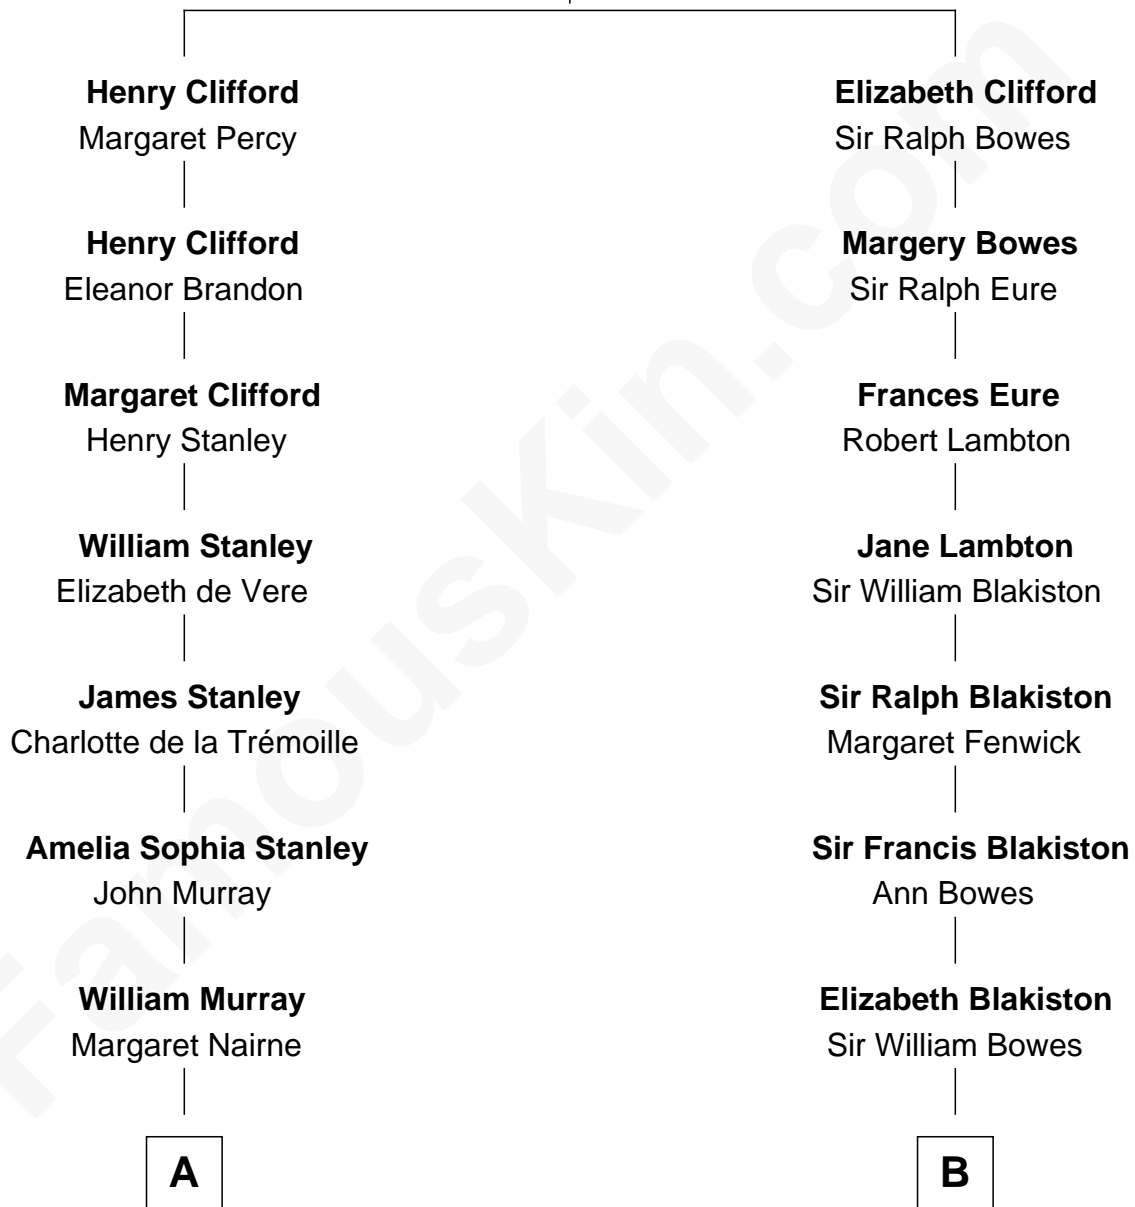

# FamousKin.com Relationship Chart of

**Hugh Grant**  
*Movie Actor*

15th cousin 2 times removed of

**Sarah Ferguson**  
*Duchess of York*

**Henry Clifford**  
Anne St. John

Sarah Ferguson photo by [Norbert Aepli](#) ([CC BY 3.0](#))