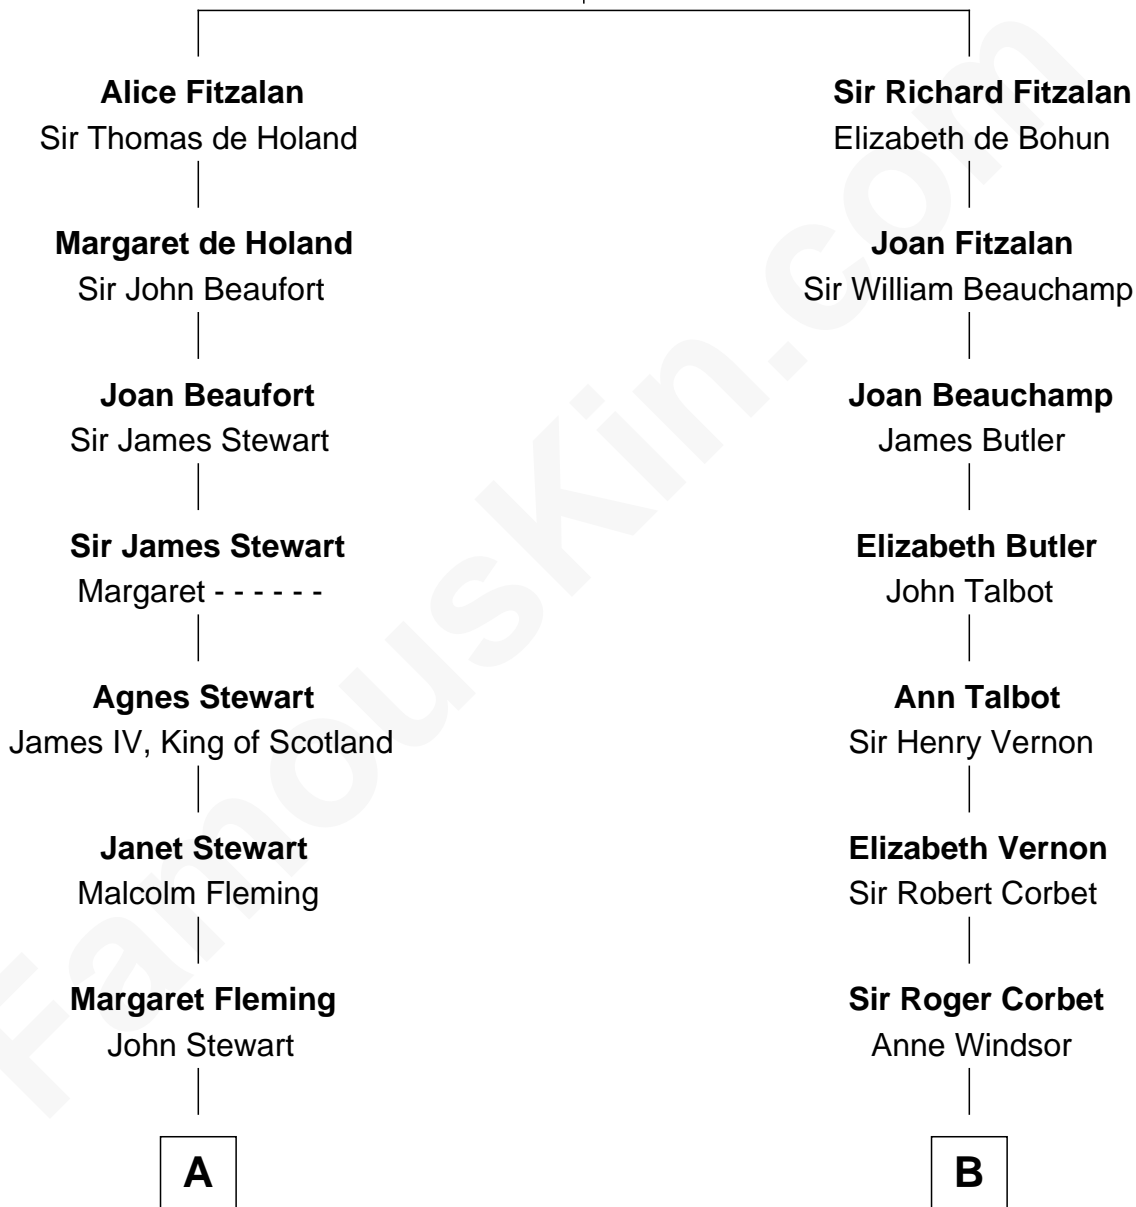

FamousKin.com Relationship Chart of

Hugh Grant
Movie Actor

17th cousin 3 times removed of

Joan Fontaine
Movie Actress

Richard Fitzalan
Eleanor Plantagenet

C

—
Felton George Randolph

Emily Margaret Nepean

—
Margaret Isobel Randolph

John Cassilis MacLean

—
Fynvola Susan MacLean

James Murray Grant

—
Hugh Grant

Movie Actor

FamousKin.com