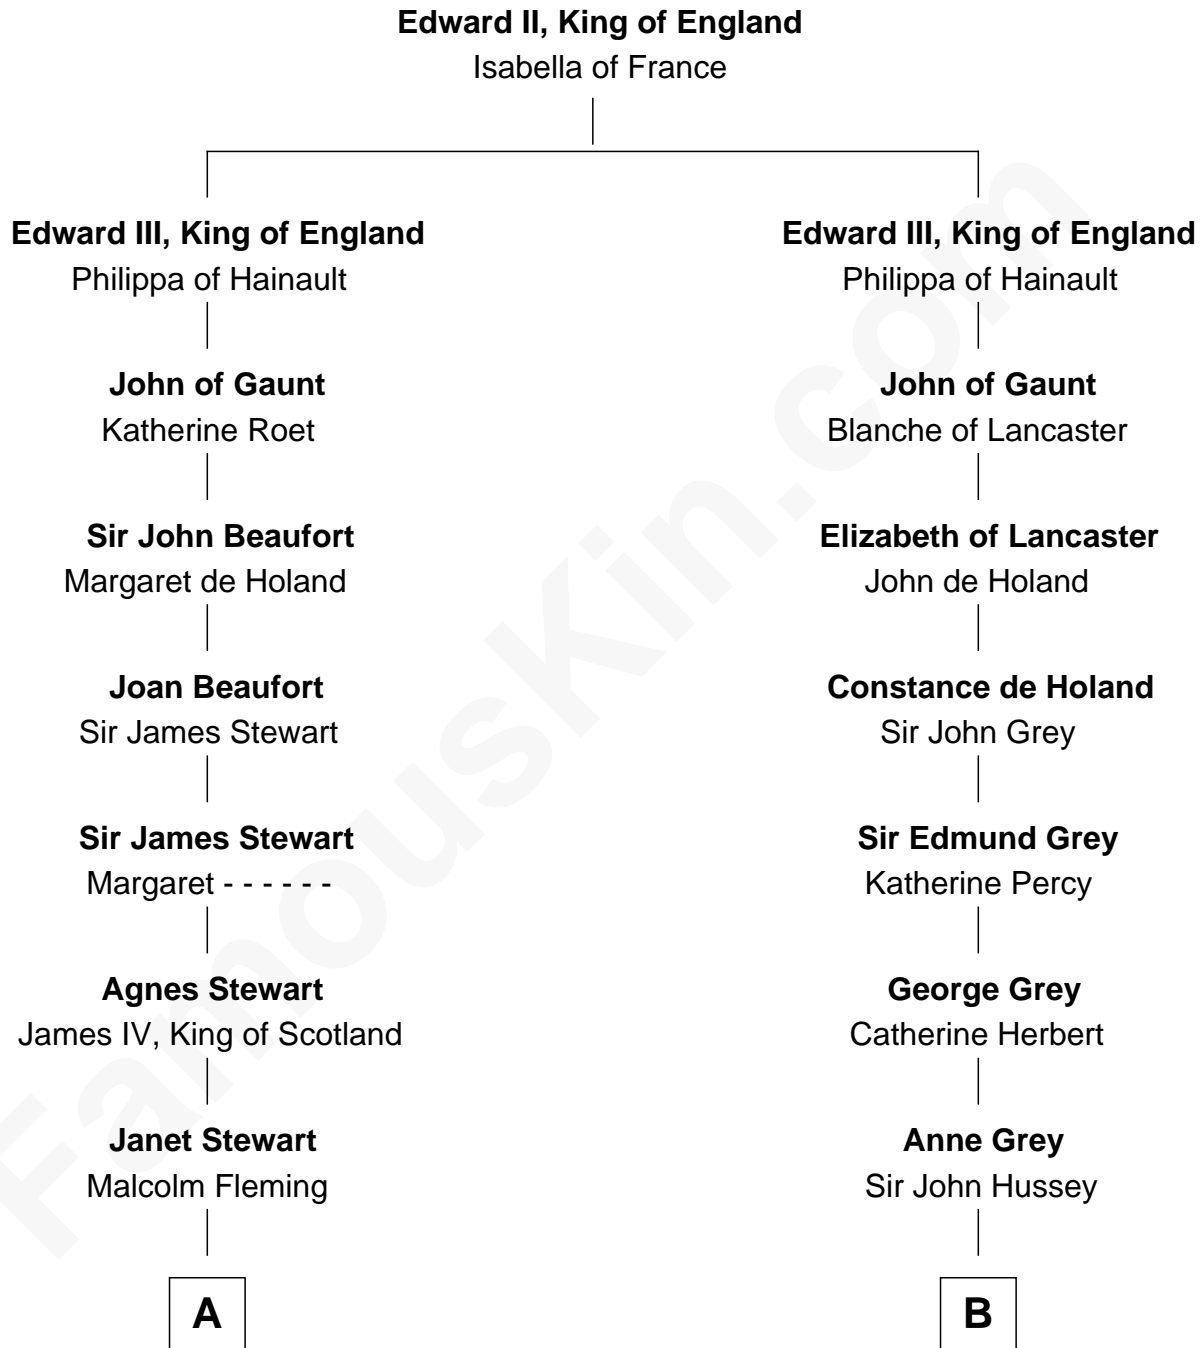

FamousKin.com Relationship Chart of

Hugh Grant

Movie Actor

13th cousin 8 times removed of

George Clinton

4th U.S. Vice President

C

—
Cyril Randolph

Frances Selina Hervey

—
Felton George Randolph

Emily Margaret Nepean

—
Margaret Isobel Randolph

John Cassilis MacLean

—
Fynvola Susan MacLean

James Murray Grant

—
Hugh Grant