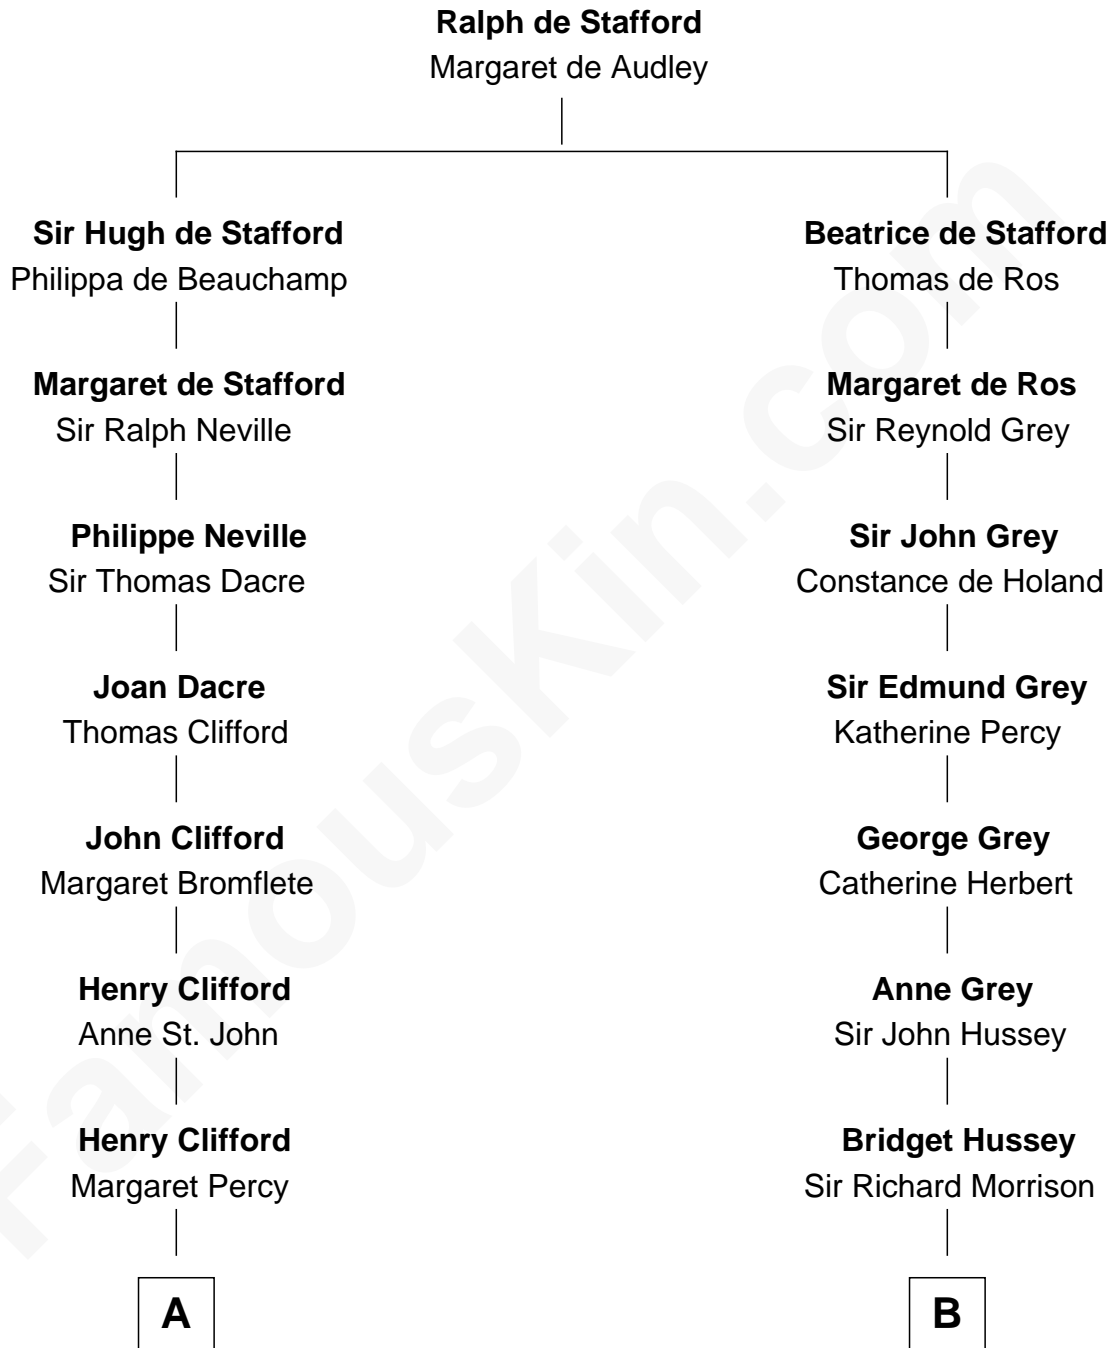

# FamousKin.com Relationship Chart of

**Hugh Grant**

*Movie Actor*

12th cousin 9 times removed of

**George Clinton**

*4th U.S. Vice President*

**C**

—  
**Cyril Randolph**

Frances Selina Hervey

—  
**Felton George Randolph**

Emily Margaret Nepean

—  
**Margaret Isobel Randolph**

John Cassilis MacLean

—  
**Fynvola Susan MacLean**

James Murray Grant

—  
**Hugh Grant**