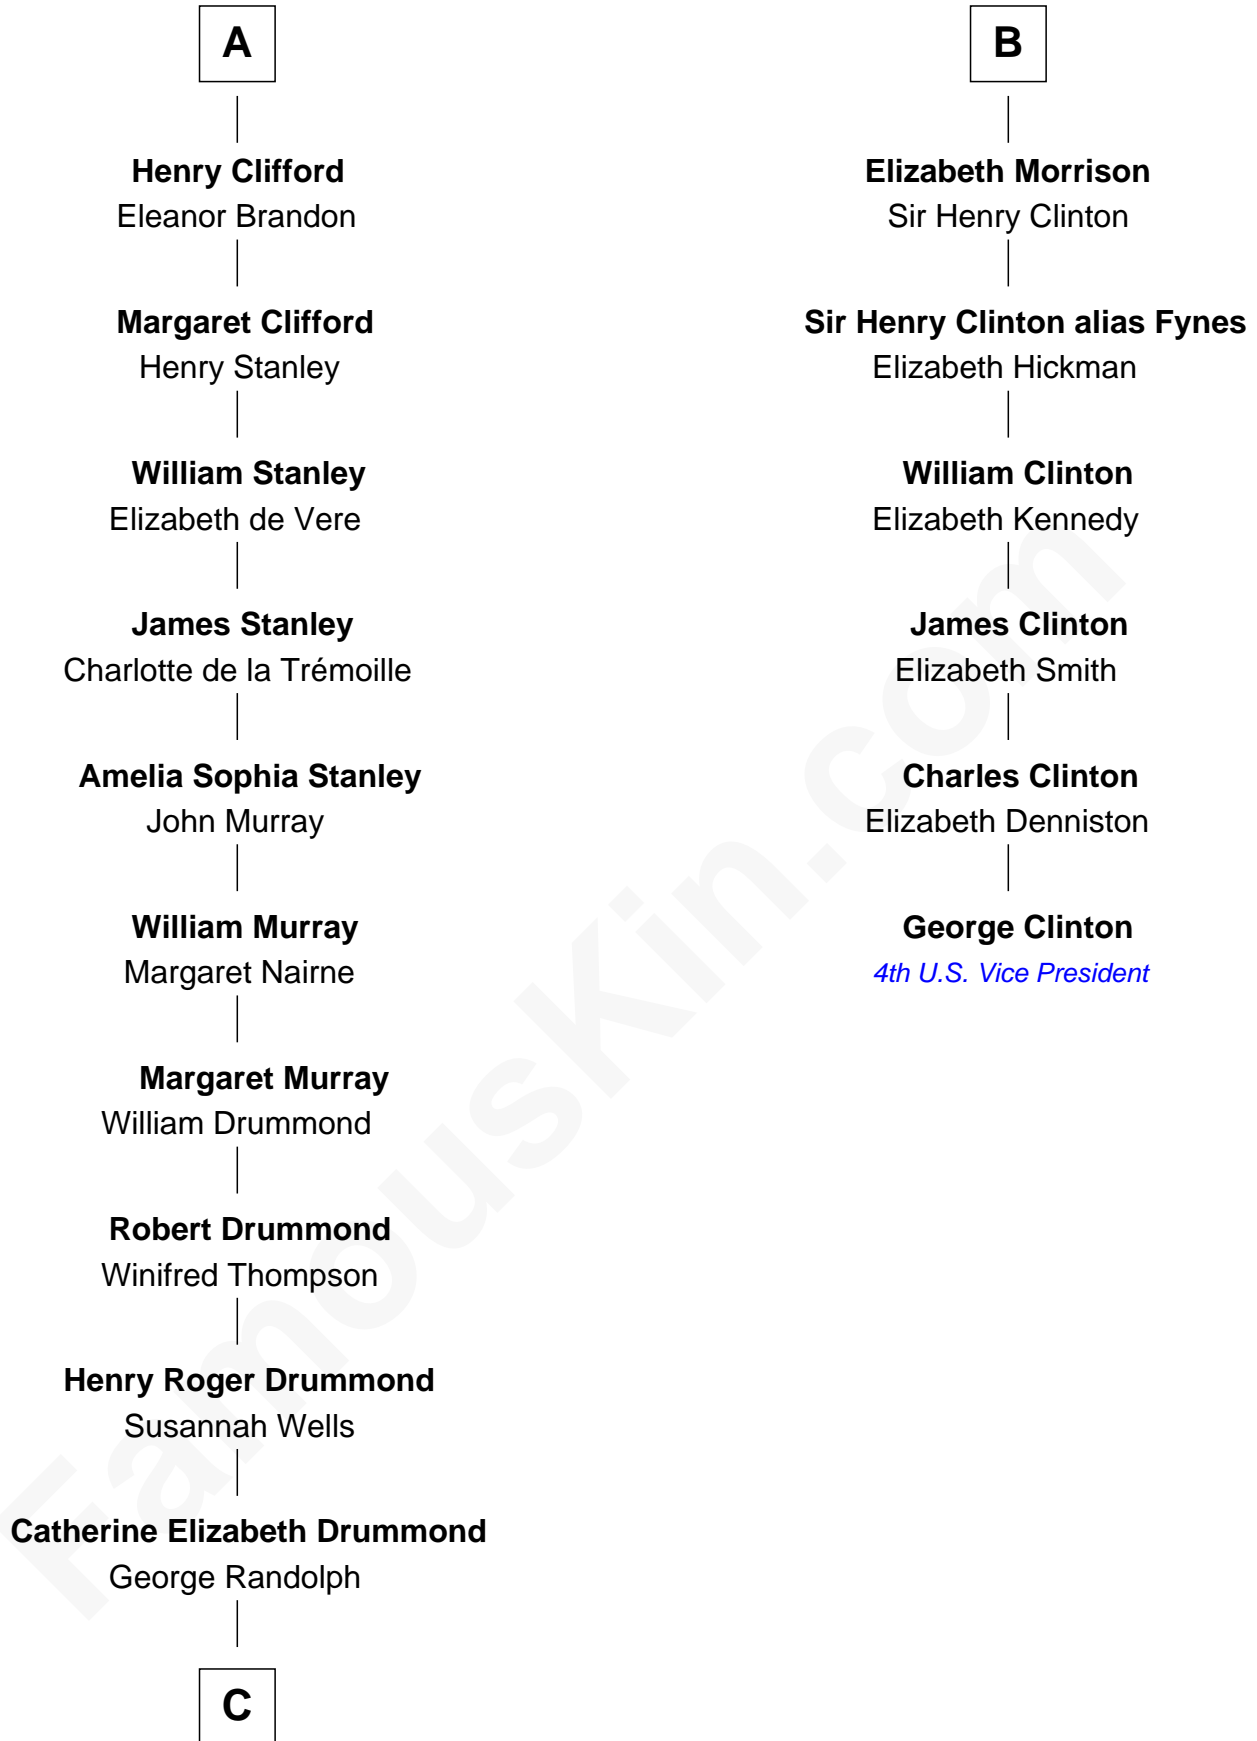

# FamousKin.com Relationship Chart of

**Hugh Grant**

*Movie Actor*

12th cousin 9 times removed of

**George Clinton**

*4th U.S. Vice President*

**C**

—  
**Cyril Randolph**

Frances Selina Hervey

—  
**Felton George Randolph**

Emily Margaret Nepean

—  
**Margaret Isobel Randolph**

John Cassilis MacLean

—  
**Fynvola Susan MacLean**

James Murray Grant

—  
**Hugh Grant**