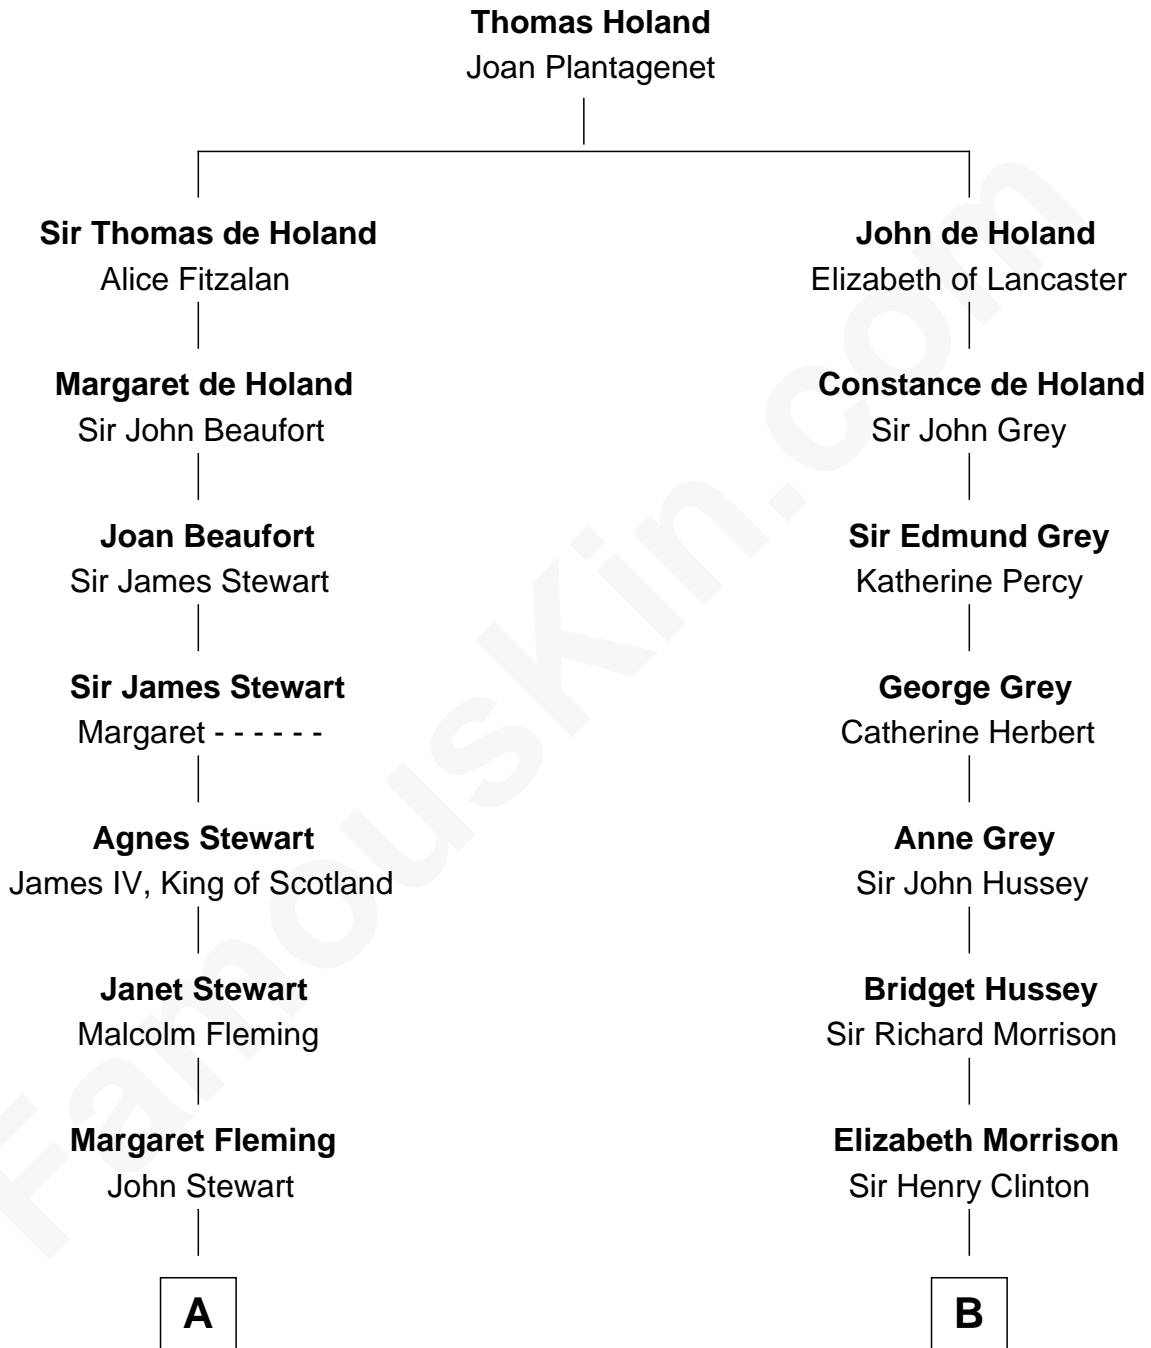

FamousKin.com Relationship Chart of

Hugh Grant

Movie Actor

11th cousin 9 times removed of

George Clinton

4th U.S. Vice President

C

—
Felton George Randolph

Emily Margaret Nepean

—
Margaret Isobel Randolph

John Cassilis MacLean

—
Fynvola Susan MacLean

James Murray Grant

—
Hugh Grant

Movie Actor

FamousKin.com