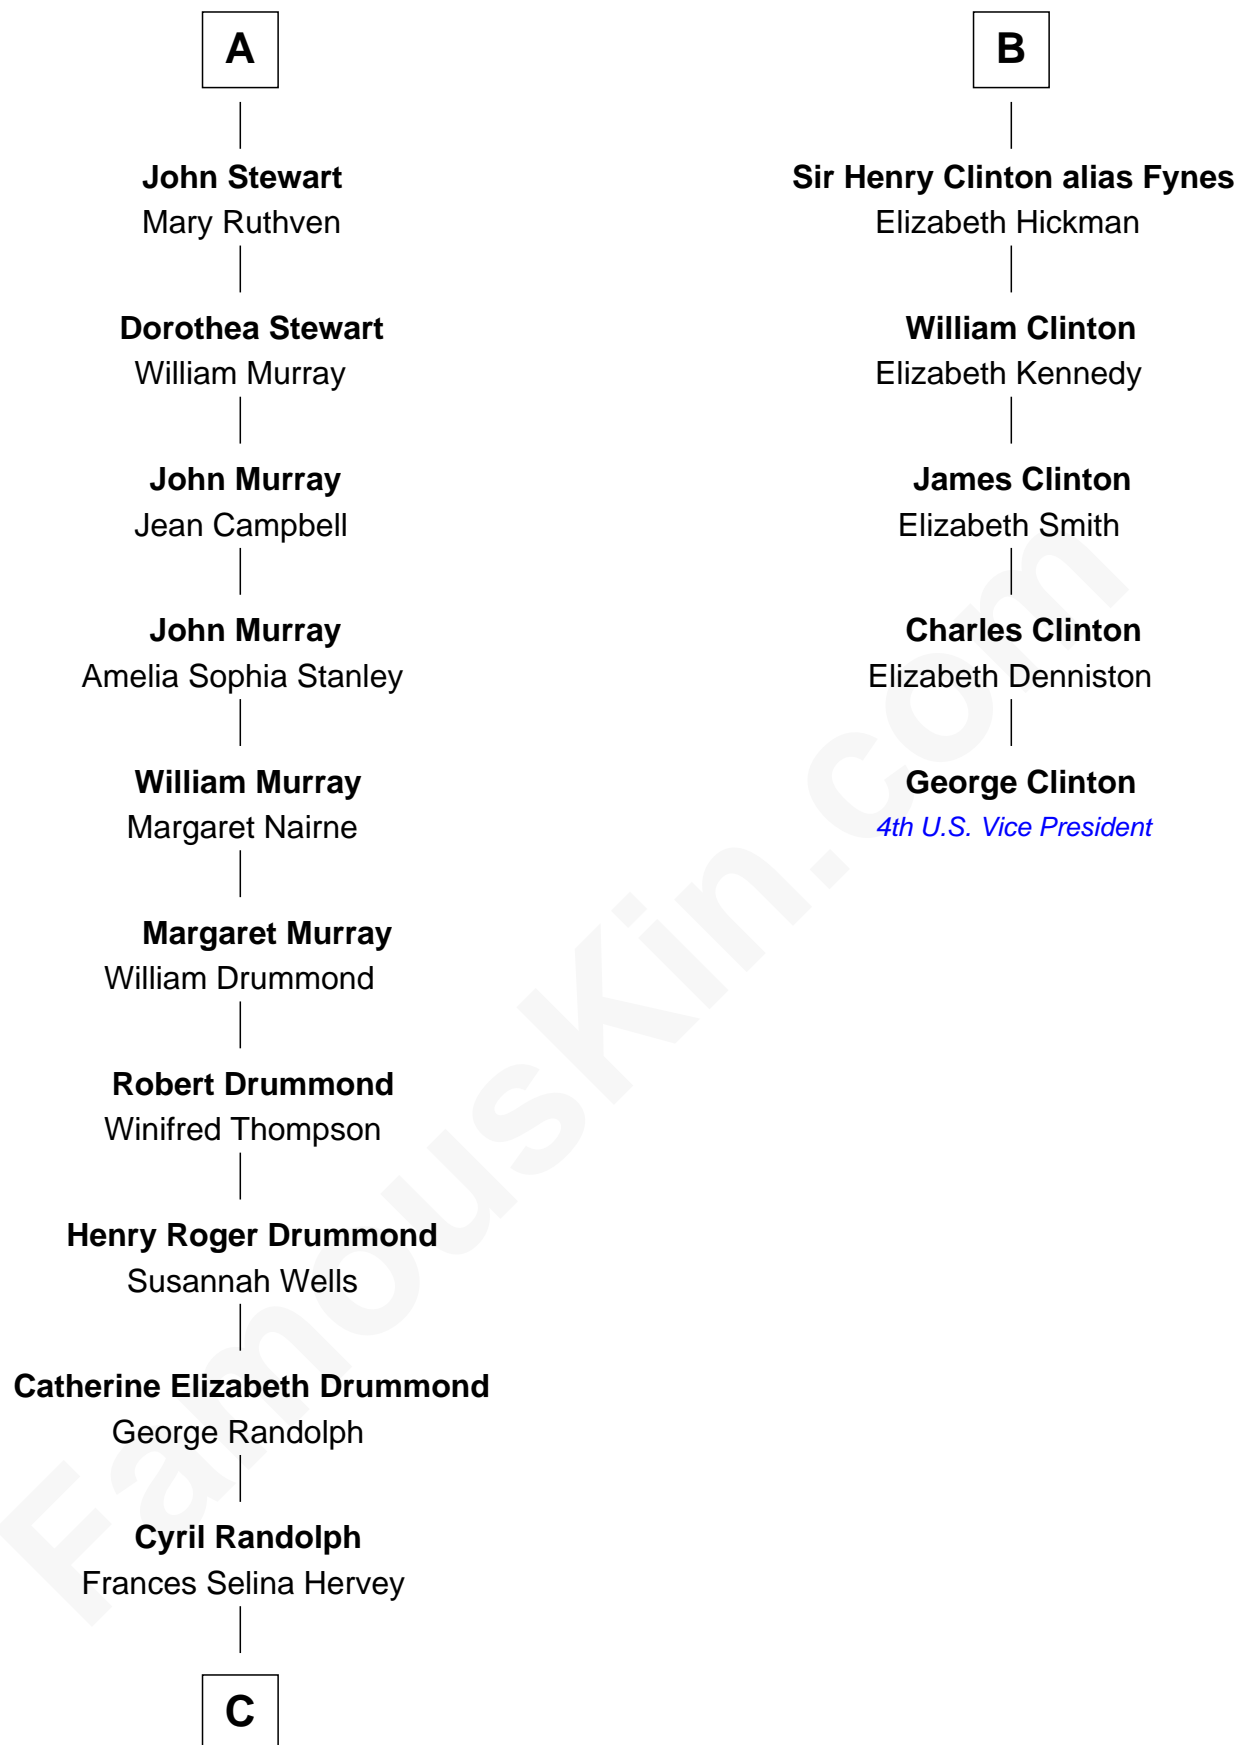

FamousKin.com Relationship Chart of

Hugh Grant

Movie Actor

11th cousin 9 times removed of

George Clinton

4th U.S. Vice President

C

—
Felton George Randolph

Emily Margaret Nepean

—
Margaret Isobel Randolph

John Cassilis MacLean

—
Fynvola Susan MacLean

James Murray Grant

—
Hugh Grant

Movie Actor

FamousKin.com