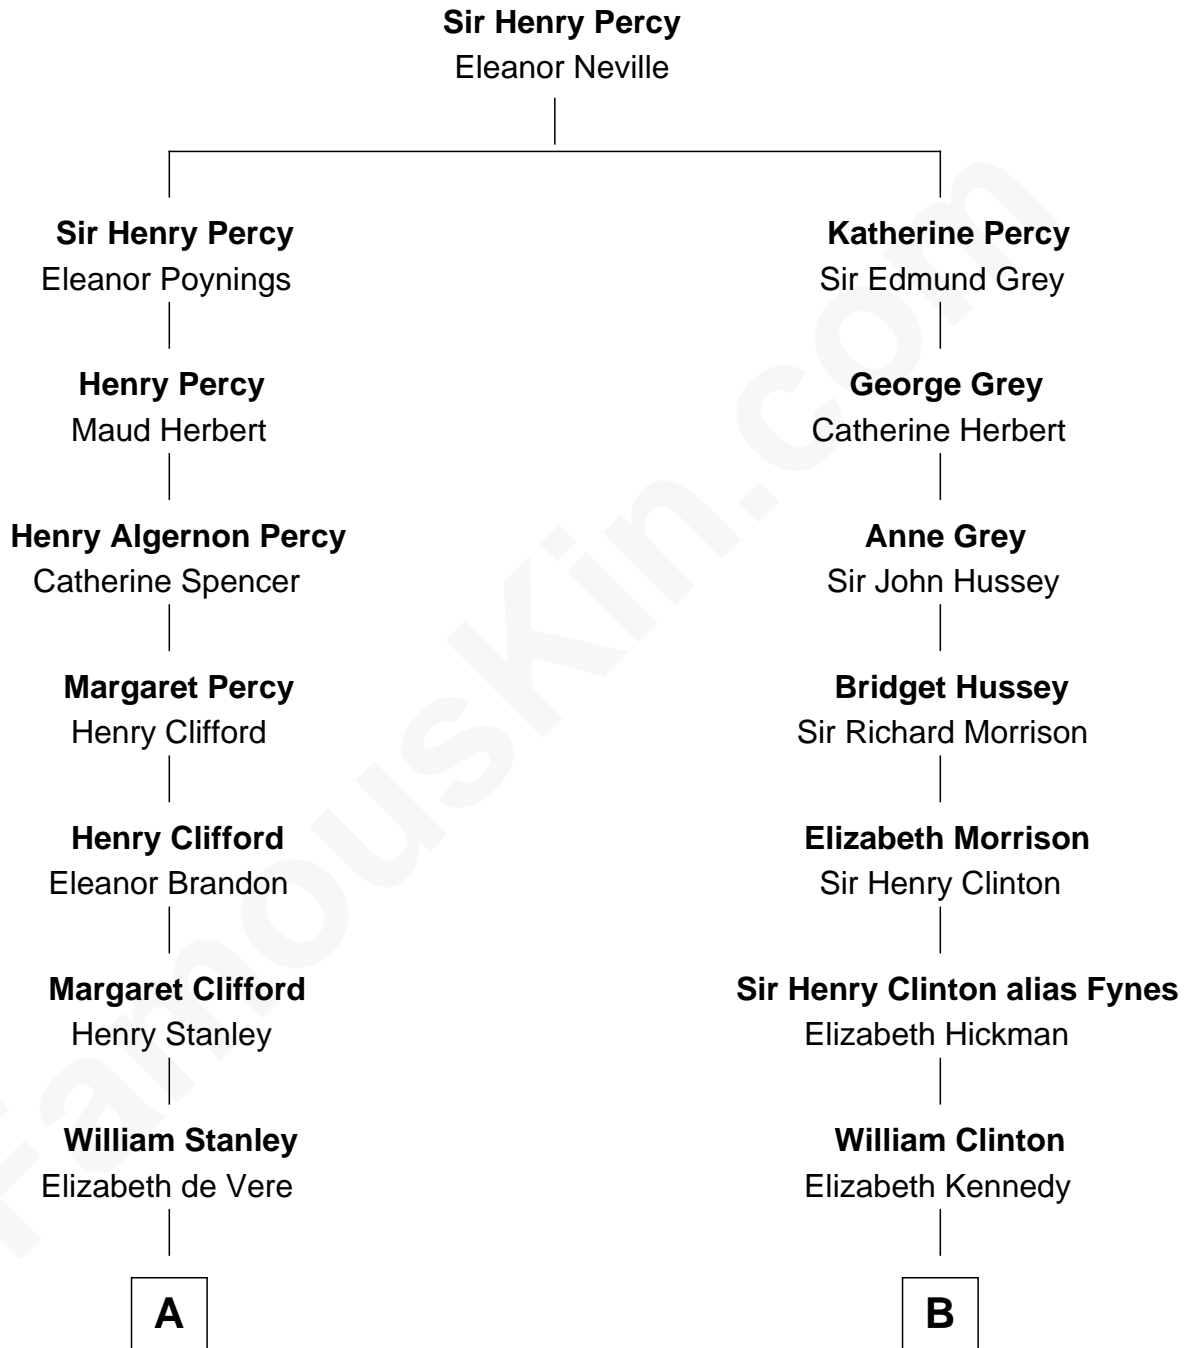

# FamousKin.com Relationship Chart of

**Hugh Grant**

*Movie Actor*

10th cousin 8 times removed of

**DeWitt Clinton**

*6th Governor of New York*

**C**

**Fynvola Susan MacLean**

James Murray Grant

**Hugh Grant**

*Movie Actor*

FamousKin.com