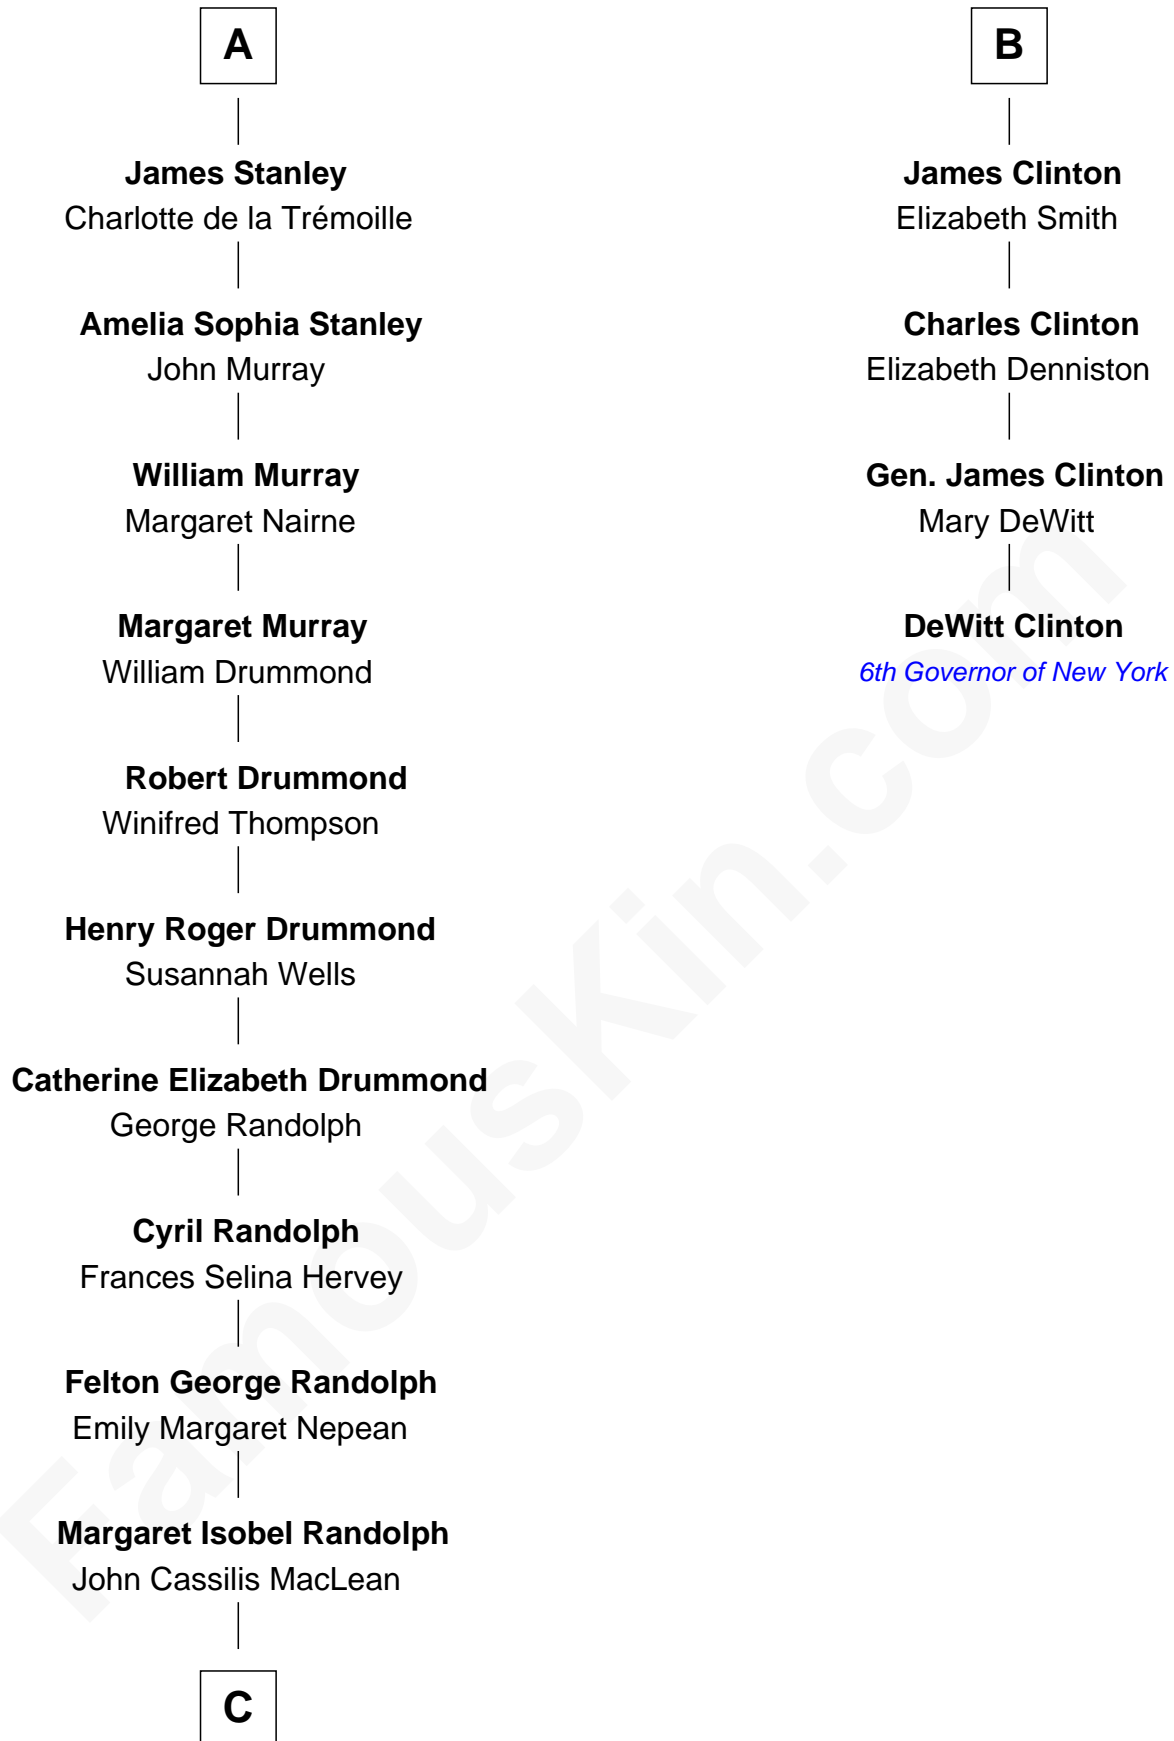

# FamousKin.com Relationship Chart of

**Hugh Grant**

*Movie Actor*

10th cousin 8 times removed of

**DeWitt Clinton**

*6th Governor of New York*

**C**

**Fynvola Susan MacLean**

James Murray Grant

**Hugh Grant**

*Movie Actor*

FamousKin.com