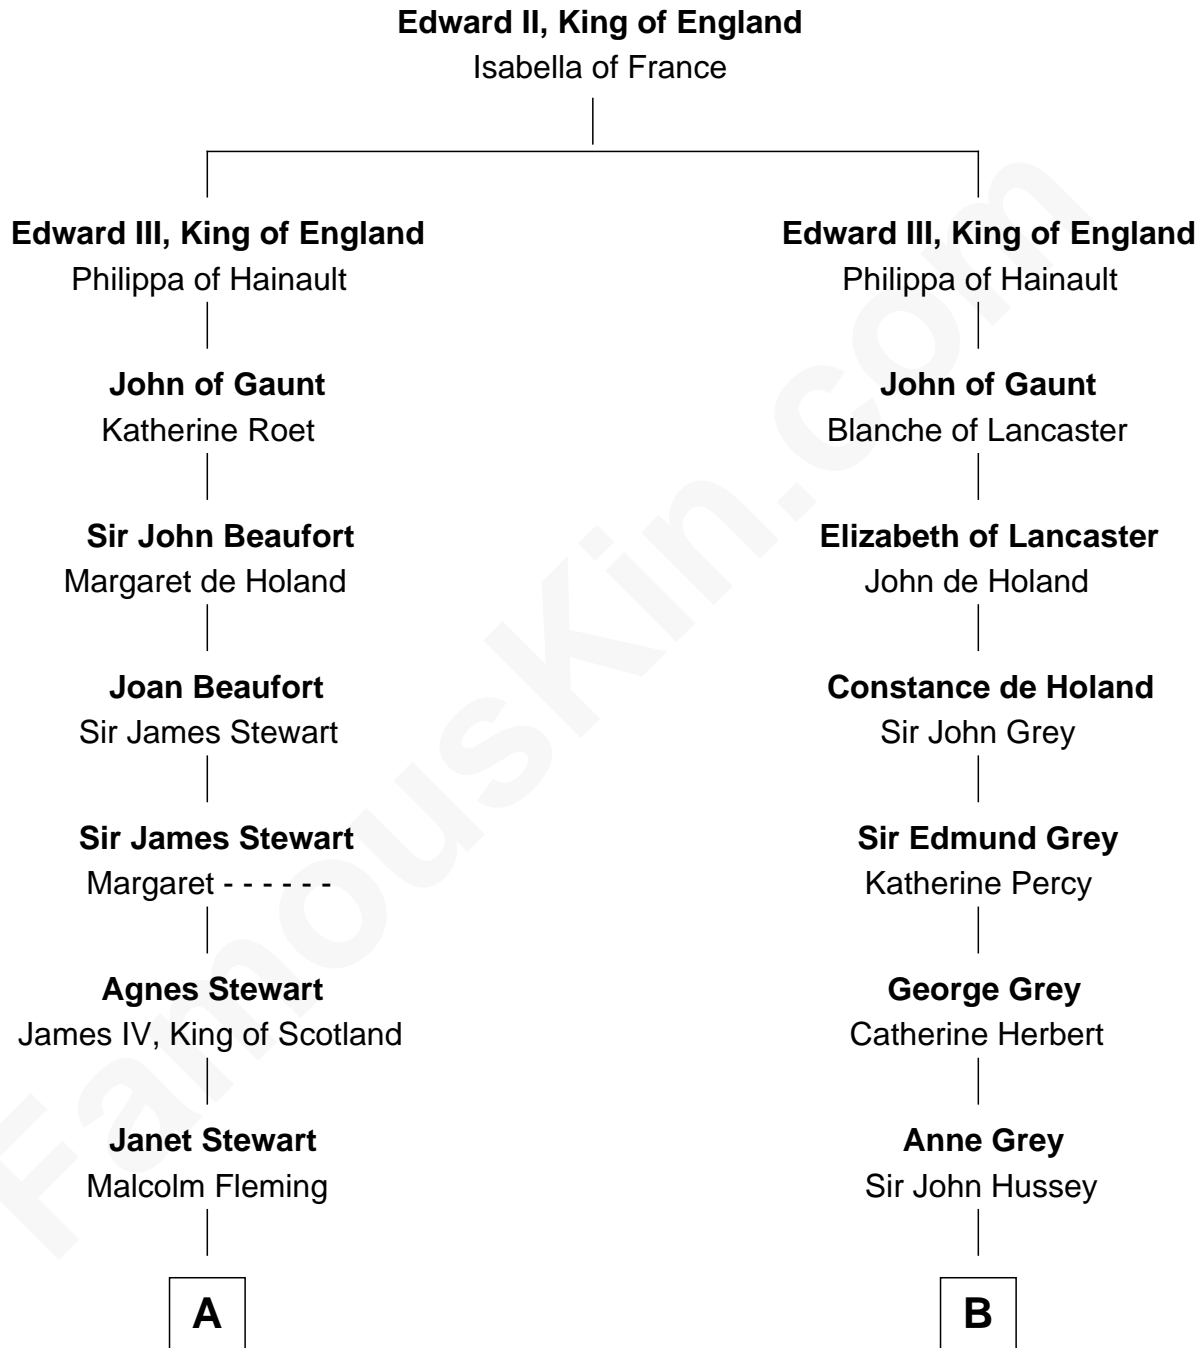

# FamousKin.com Relationship Chart of

**Hugh Grant**  
*Movie Actor*

14th cousin 7 times removed of

**DeWitt Clinton**

*6th Governor of New York*

**C**

—  
**Cyril Randolph**

Frances Selina Hervey

—  
**Felton George Randolph**

Emily Margaret Nepean

—  
**Margaret Isobel Randolph**

John Cassilis MacLean

—  
**Fynvola Susan MacLean**

James Murray Grant

—  
**Hugh Grant**

*Movie Actor*