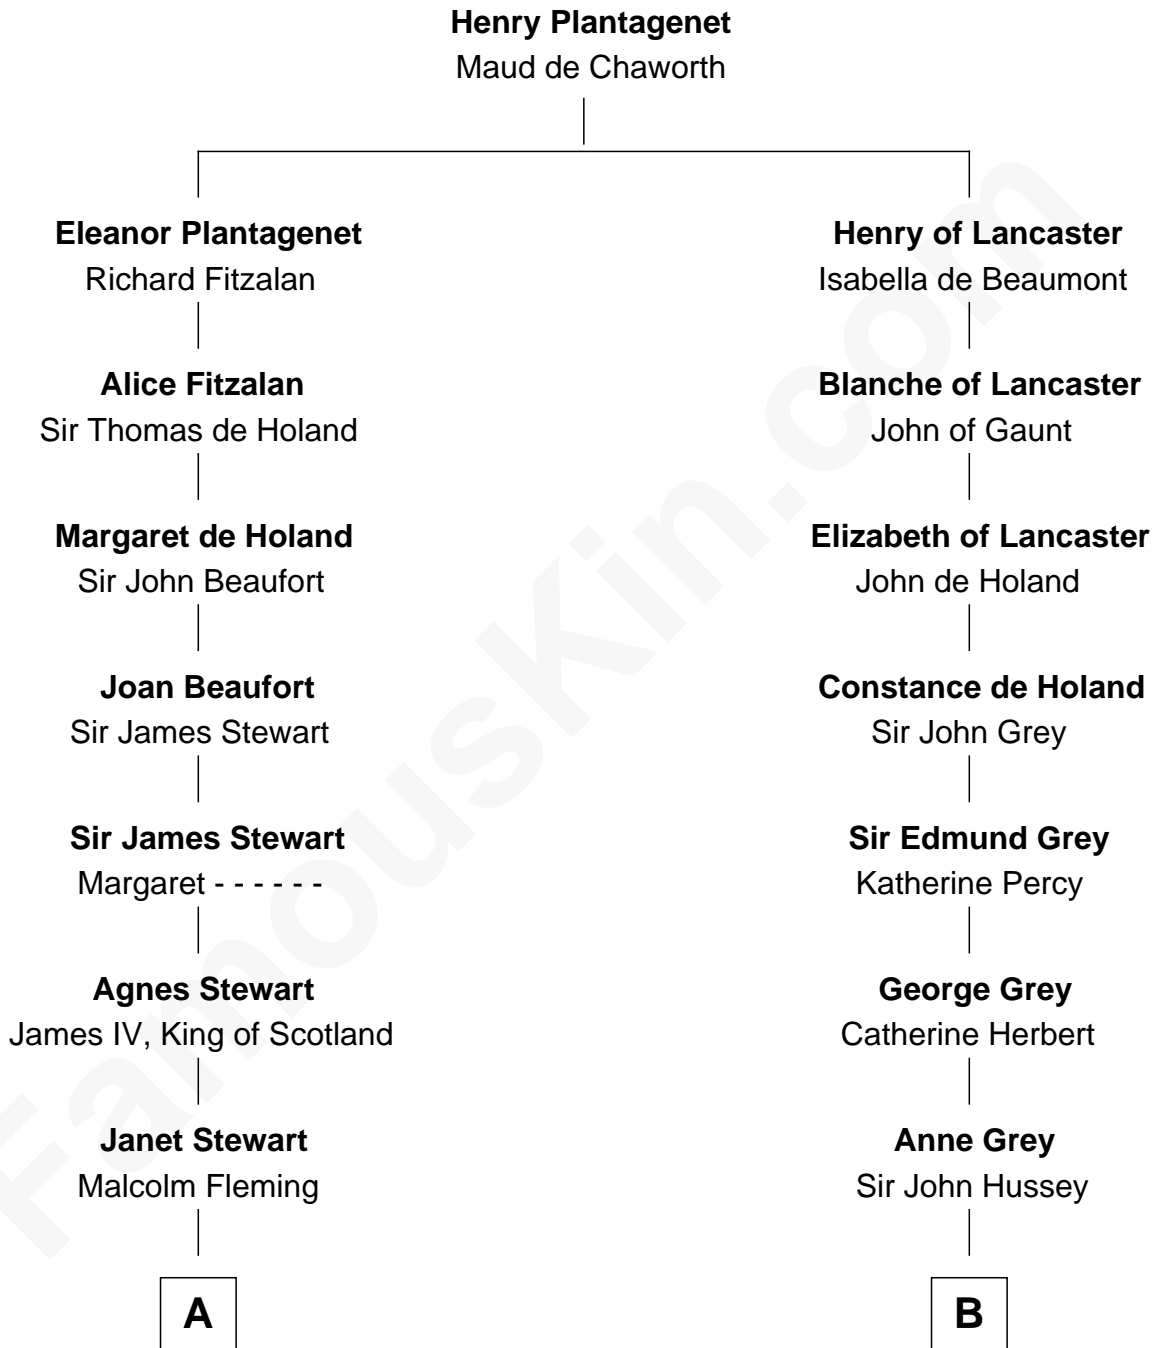

FamousKin.com Relationship Chart of

Hugh Grant
Movie Actor

14th cousin 7 times removed of

DeWitt Clinton
6th Governor of New York

C

—
Cyril Randolph

Frances Selina Hervey

—
Felton George Randolph

Emily Margaret Nepean

—
Margaret Isobel Randolph

John Cassilis MacLean

—
Fynvola Susan MacLean

James Murray Grant

—
Hugh Grant

Movie Actor

FamousKin.com