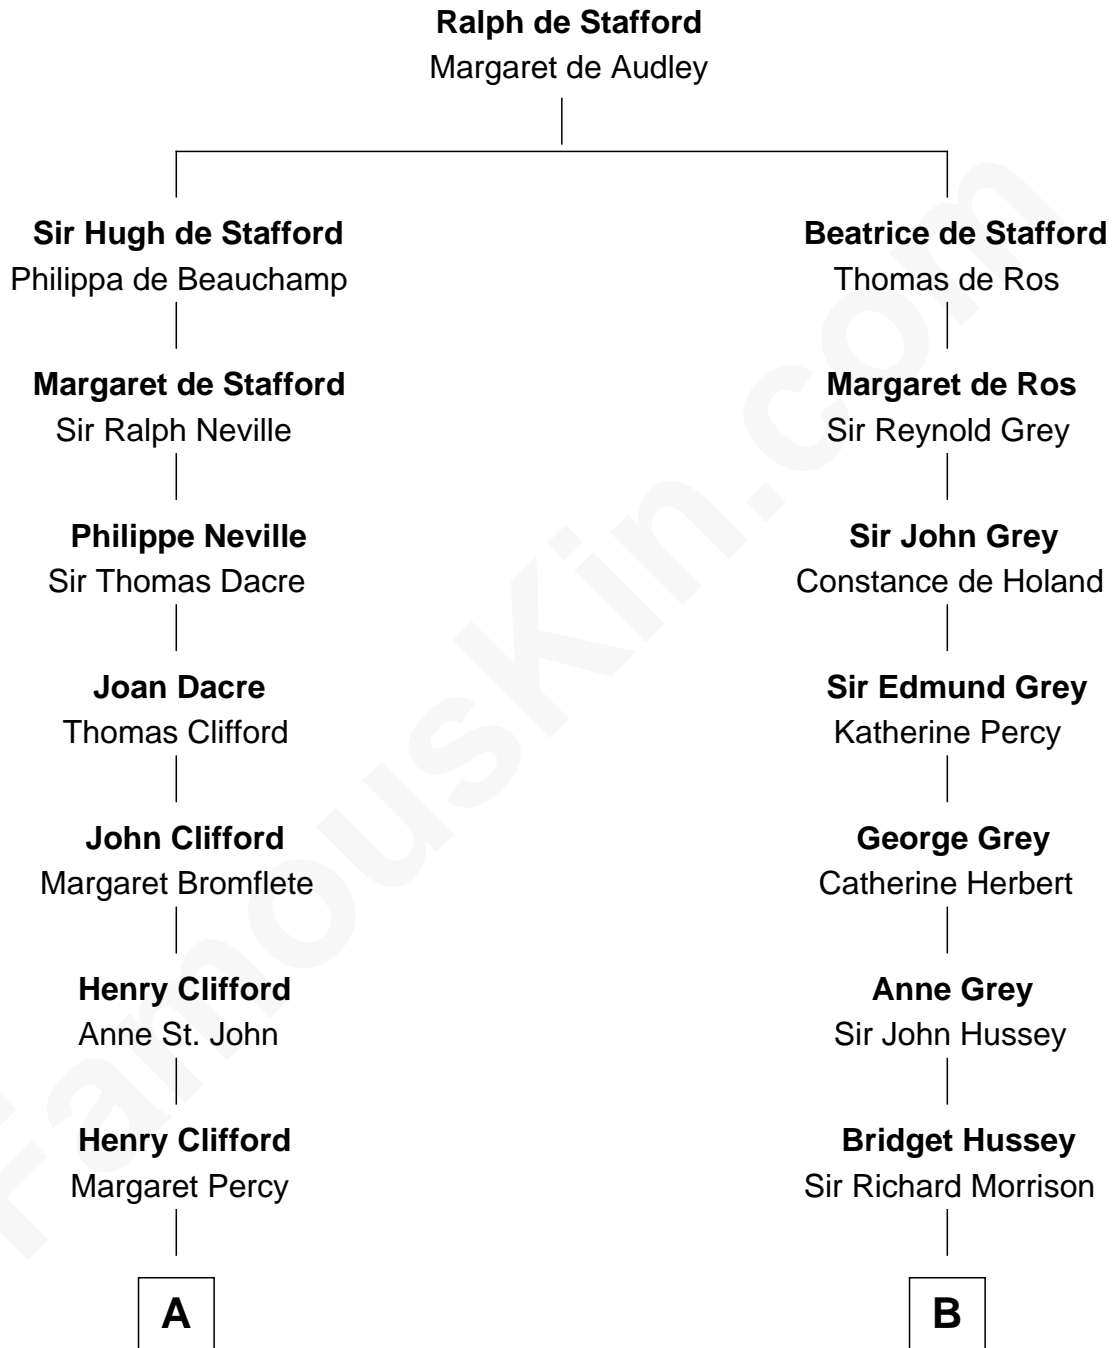

FamousKin.com Relationship Chart of

Hugh Grant

Movie Actor

13th cousin 8 times removed of

DeWitt Clinton

6th Governor of New York

C

—
Cyril Randolph

Frances Selina Hervey

—
Felton George Randolph

Emily Margaret Nepean

—
Margaret Isobel Randolph

John Cassilis MacLean

—
Fynvola Susan MacLean

James Murray Grant

—
Hugh Grant