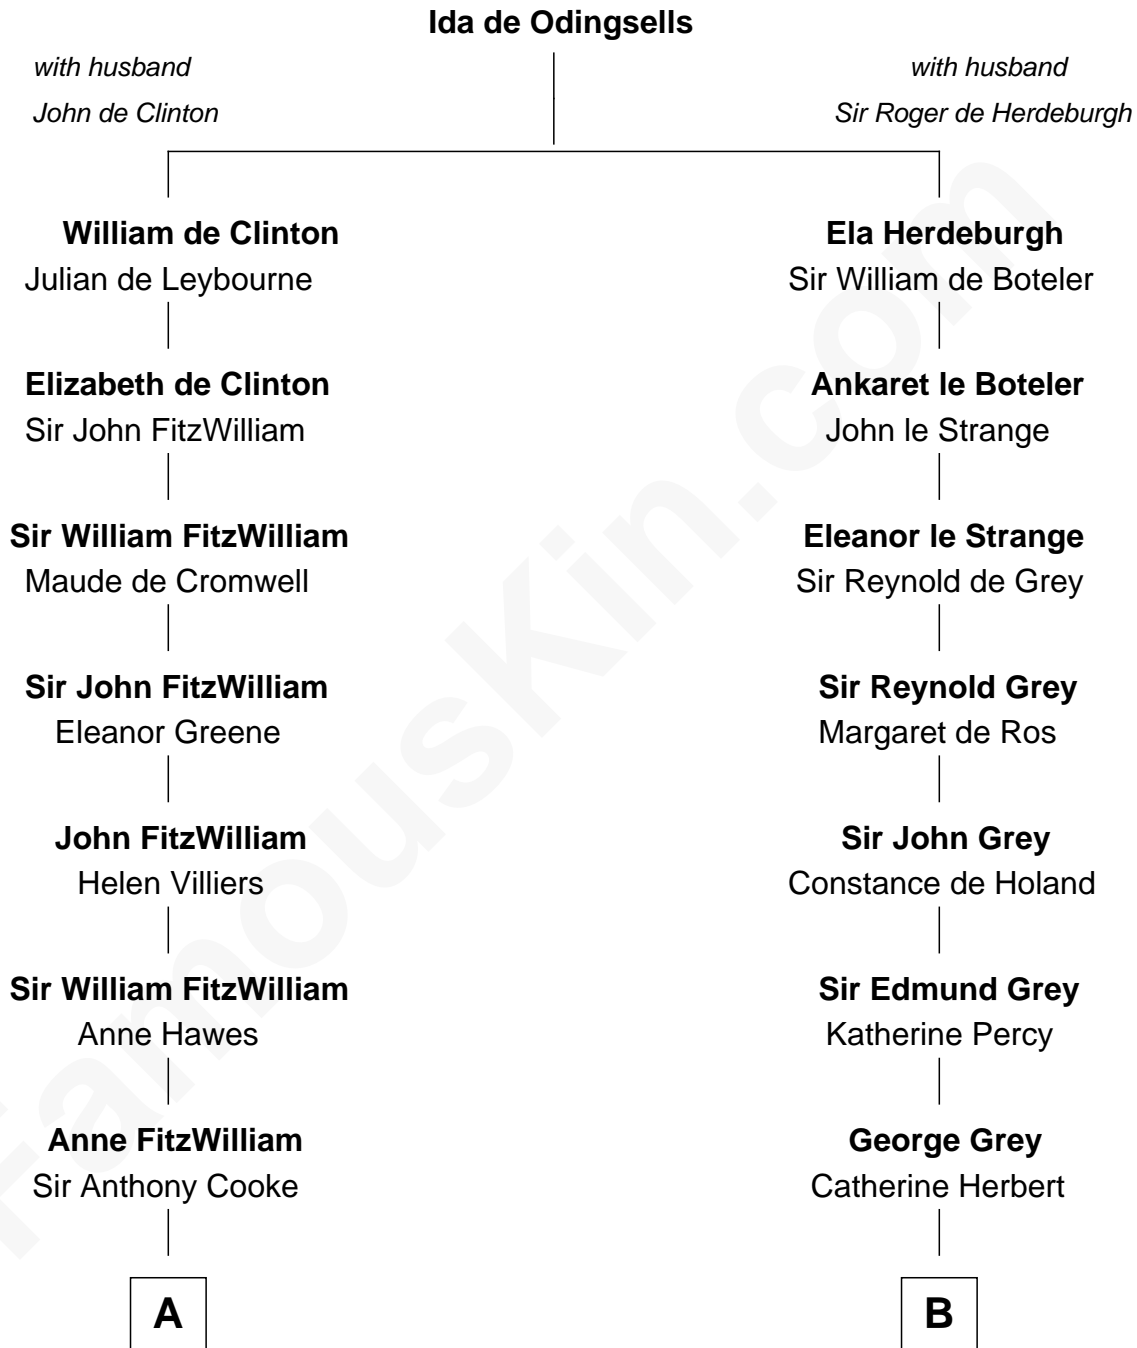

FamousKin.com Relationship Chart of

Hugh Grant
Movie Actor

15th cousin 6 times removed of

DeWitt Clinton
6th Governor of New York

C

—
Cyril Randolph

Frances Selina Hervey

—
Felton George Randolph

Emily Margaret Nepean

—
Margaret Isobel Randolph

John Cassilis MacLean

—
Fynvola Susan MacLean

James Murray Grant

—
Hugh Grant

Movie Actor

FamousKin.com