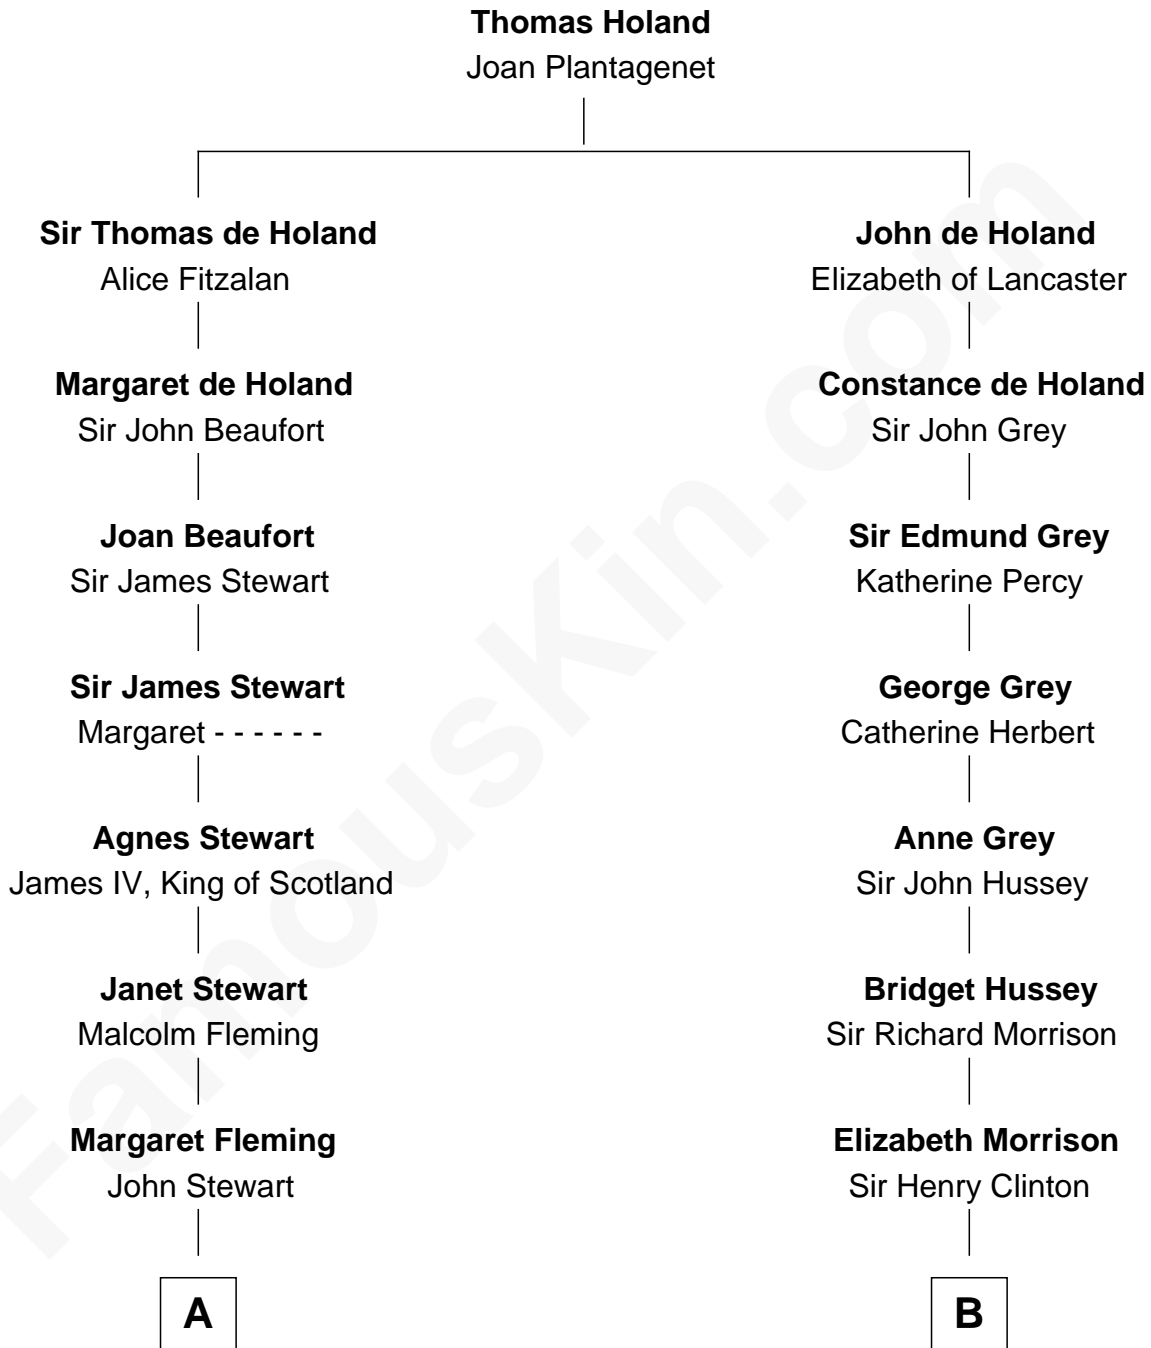

FamousKin.com Relationship Chart of

Hugh Grant

Movie Actor

12th cousin 8 times removed of

DeWitt Clinton

6th Governor of New York

C

—
Felton George Randolph

Emily Margaret Nepean

—
Margaret Isobel Randolph

John Cassilis MacLean

—
Fynvola Susan MacLean

James Murray Grant

—
Hugh Grant

Movie Actor

FamousKin.com