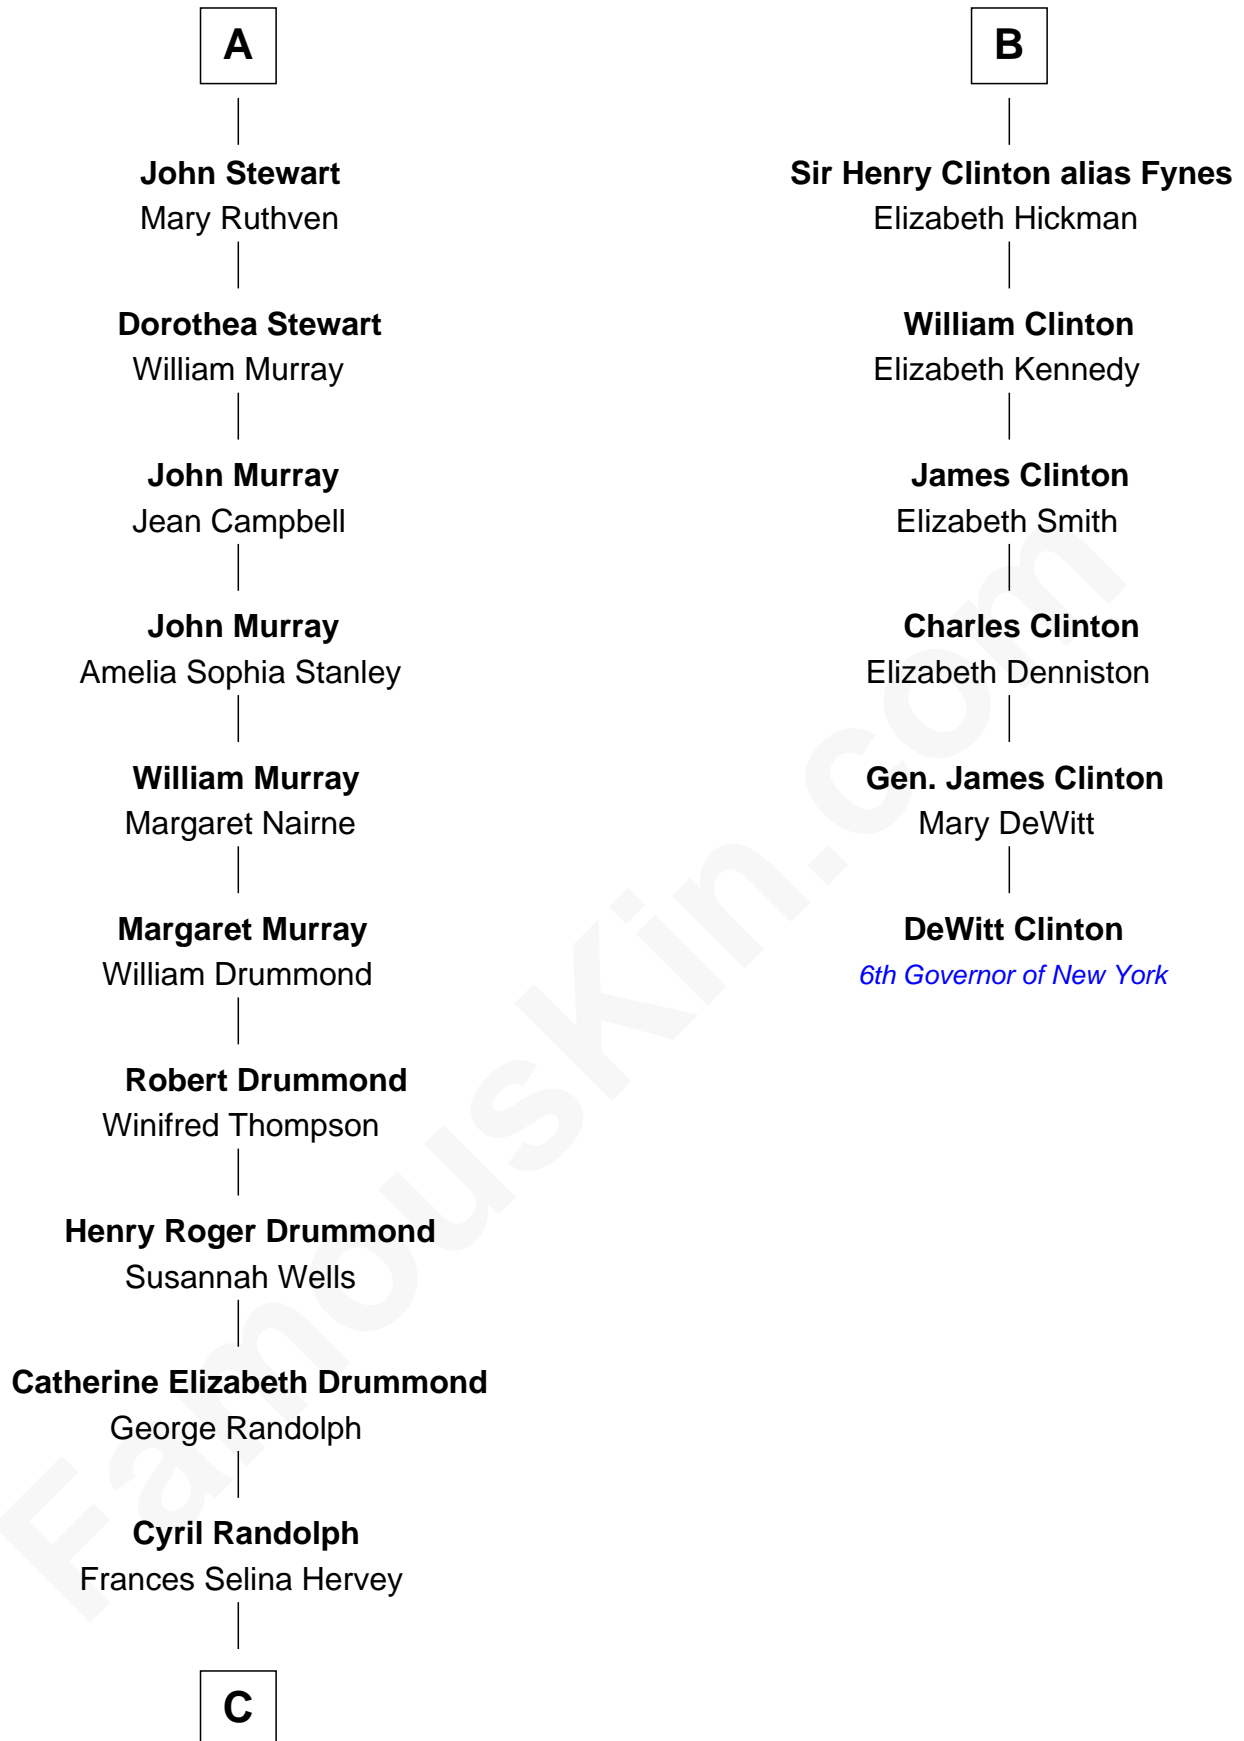

FamousKin.com Relationship Chart of

Hugh Grant

Movie Actor

12th cousin 8 times removed of

DeWitt Clinton

6th Governor of New York

C

—
Felton George Randolph

Emily Margaret Nepean

—
Margaret Isobel Randolph

John Cassilis MacLean

—
Fynvola Susan MacLean

James Murray Grant

—
Hugh Grant

Movie Actor

FamousKin.com