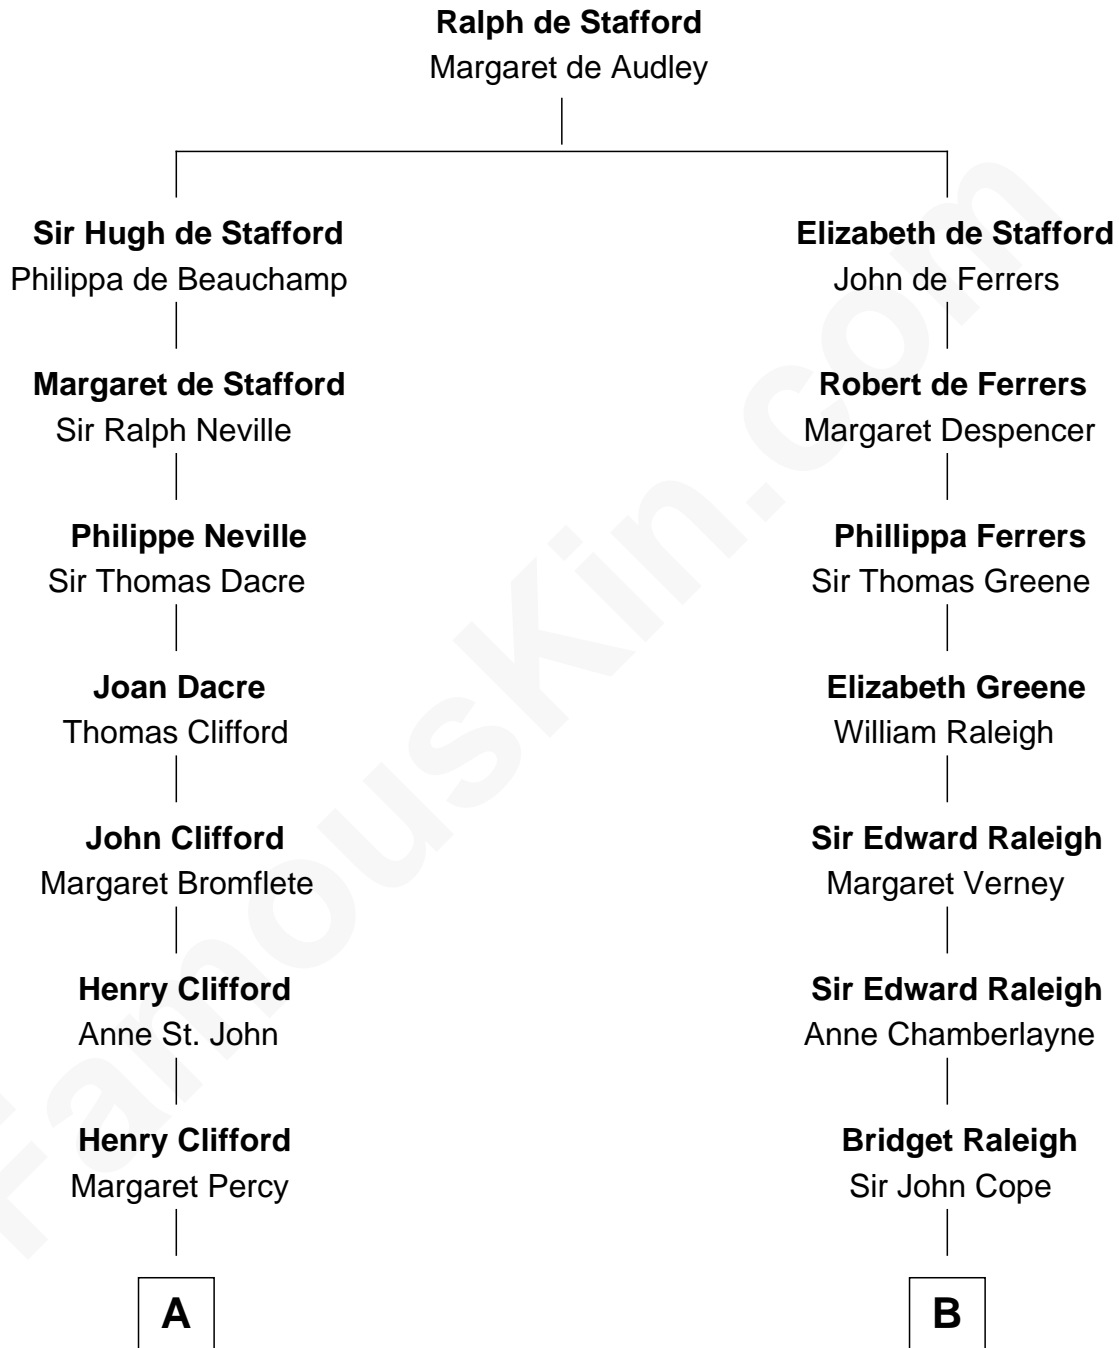

FamousKin.com
Relationship Chart of
Hugh Grant
Movie Actor

11th cousin 10 times removed of
Jonathan Swift
Author of Gulliver's Travels

C

—
Cyril Randolph

Frances Selina Hervey

—
Felton George Randolph

Emily Margaret Nepean

—
Margaret Isobel Randolph

John Cassilis MacLean

—
Fynvola Susan MacLean

James Murray Grant

—
Hugh Grant

Movie Actor

FamousKin.com