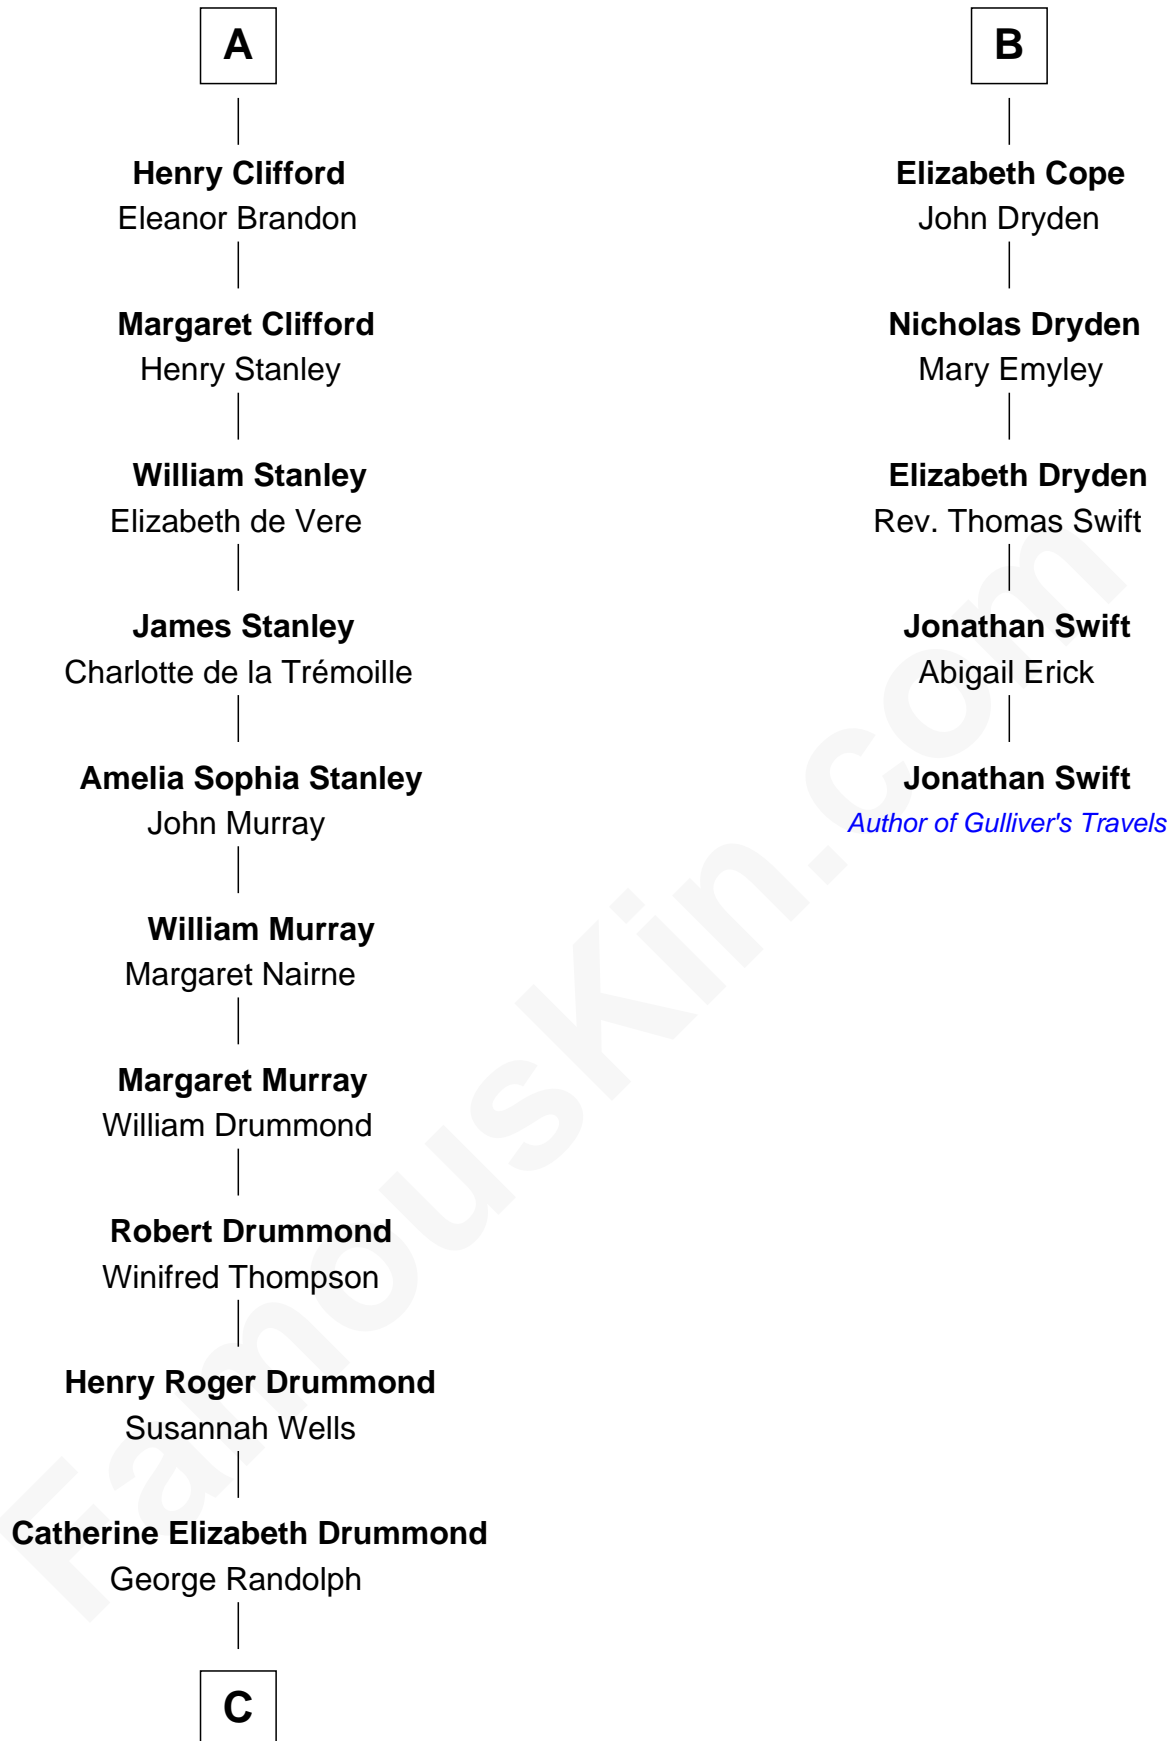

FamousKin.com
Relationship Chart of
Hugh Grant
Movie Actor

11th cousin 10 times removed of
Jonathan Swift
Author of Gulliver's Travels

C

—
Cyril Randolph

Frances Selina Hervey

—
Felton George Randolph

Emily Margaret Nepean

—
Margaret Isobel Randolph

John Cassilis MacLean

—
Fynvola Susan MacLean

James Murray Grant

—
Hugh Grant

Movie Actor

FamousKin.com