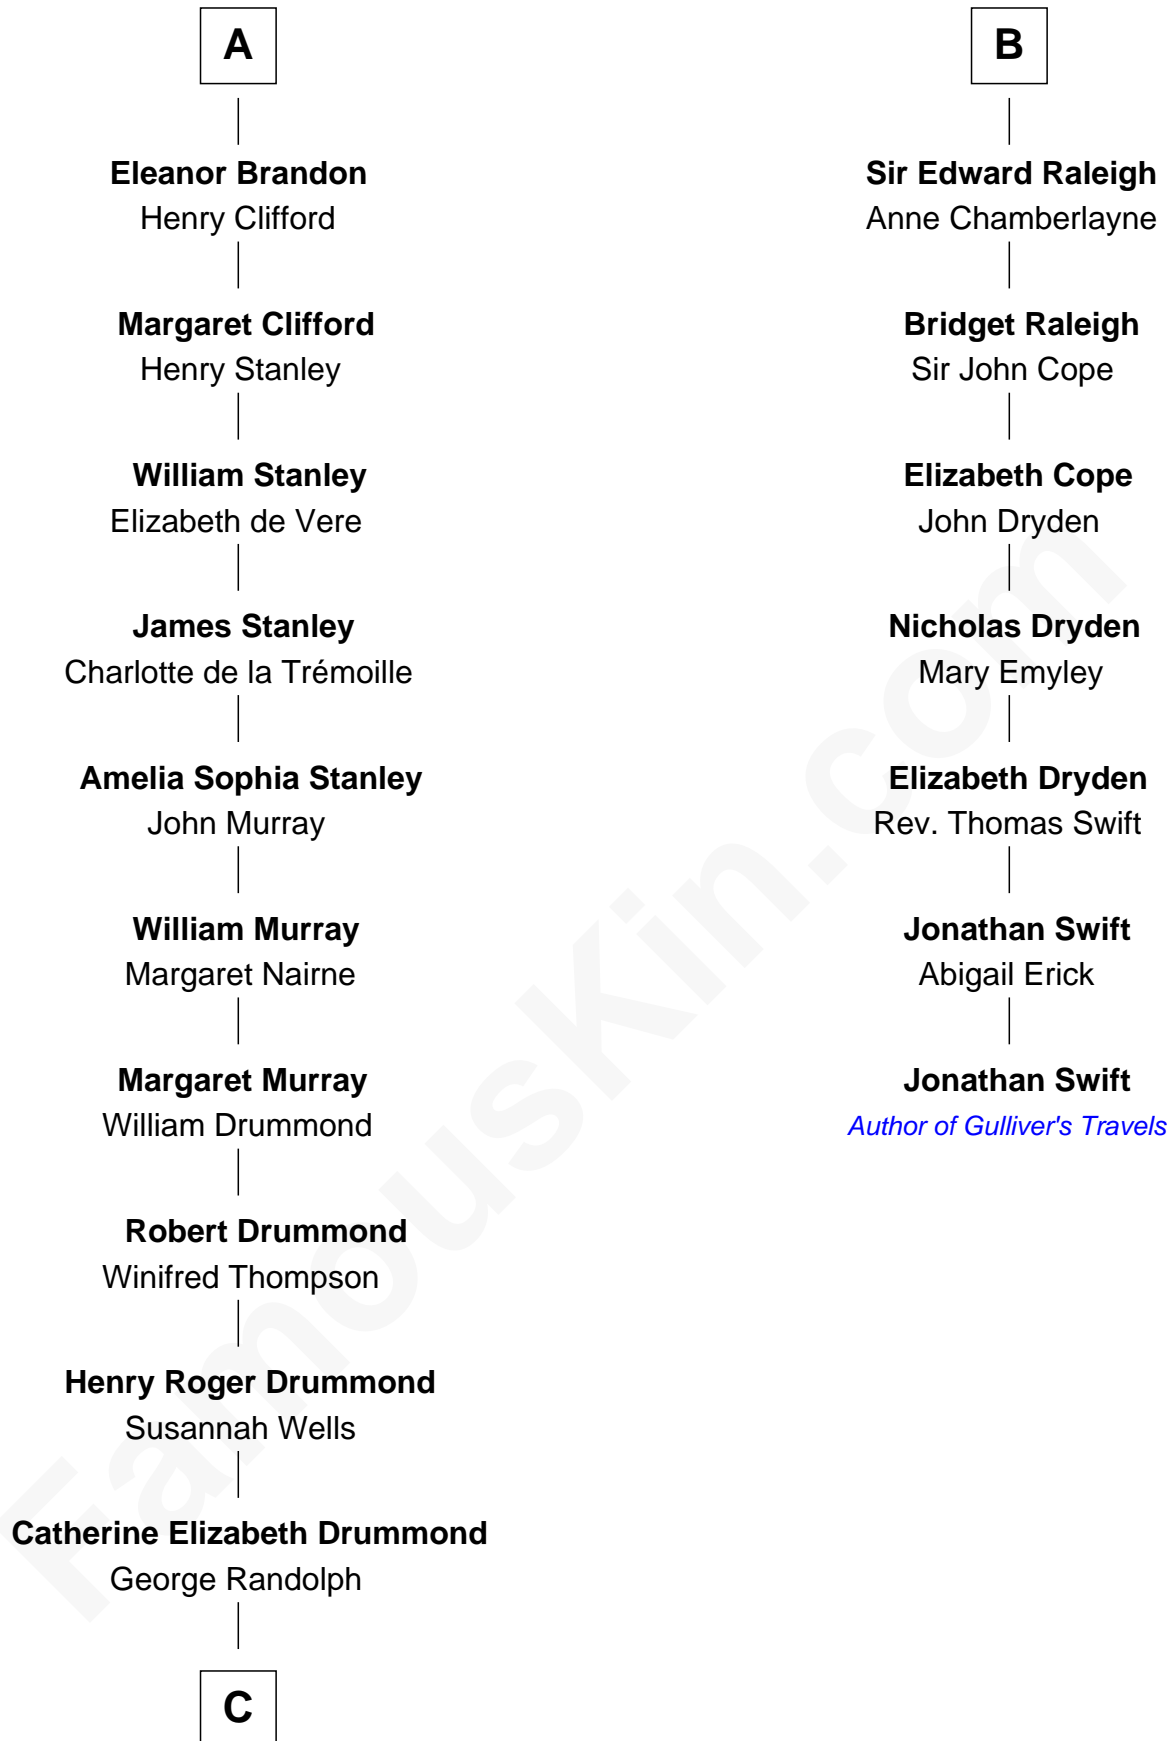

FamousKin.com Relationship Chart of

Hugh Grant

Movie Actor

13th cousin 8 times removed of

Jonathan Swift

Author of Gulliver's Travels

Sir Hugh I de Audley

Iseult de Mortimer