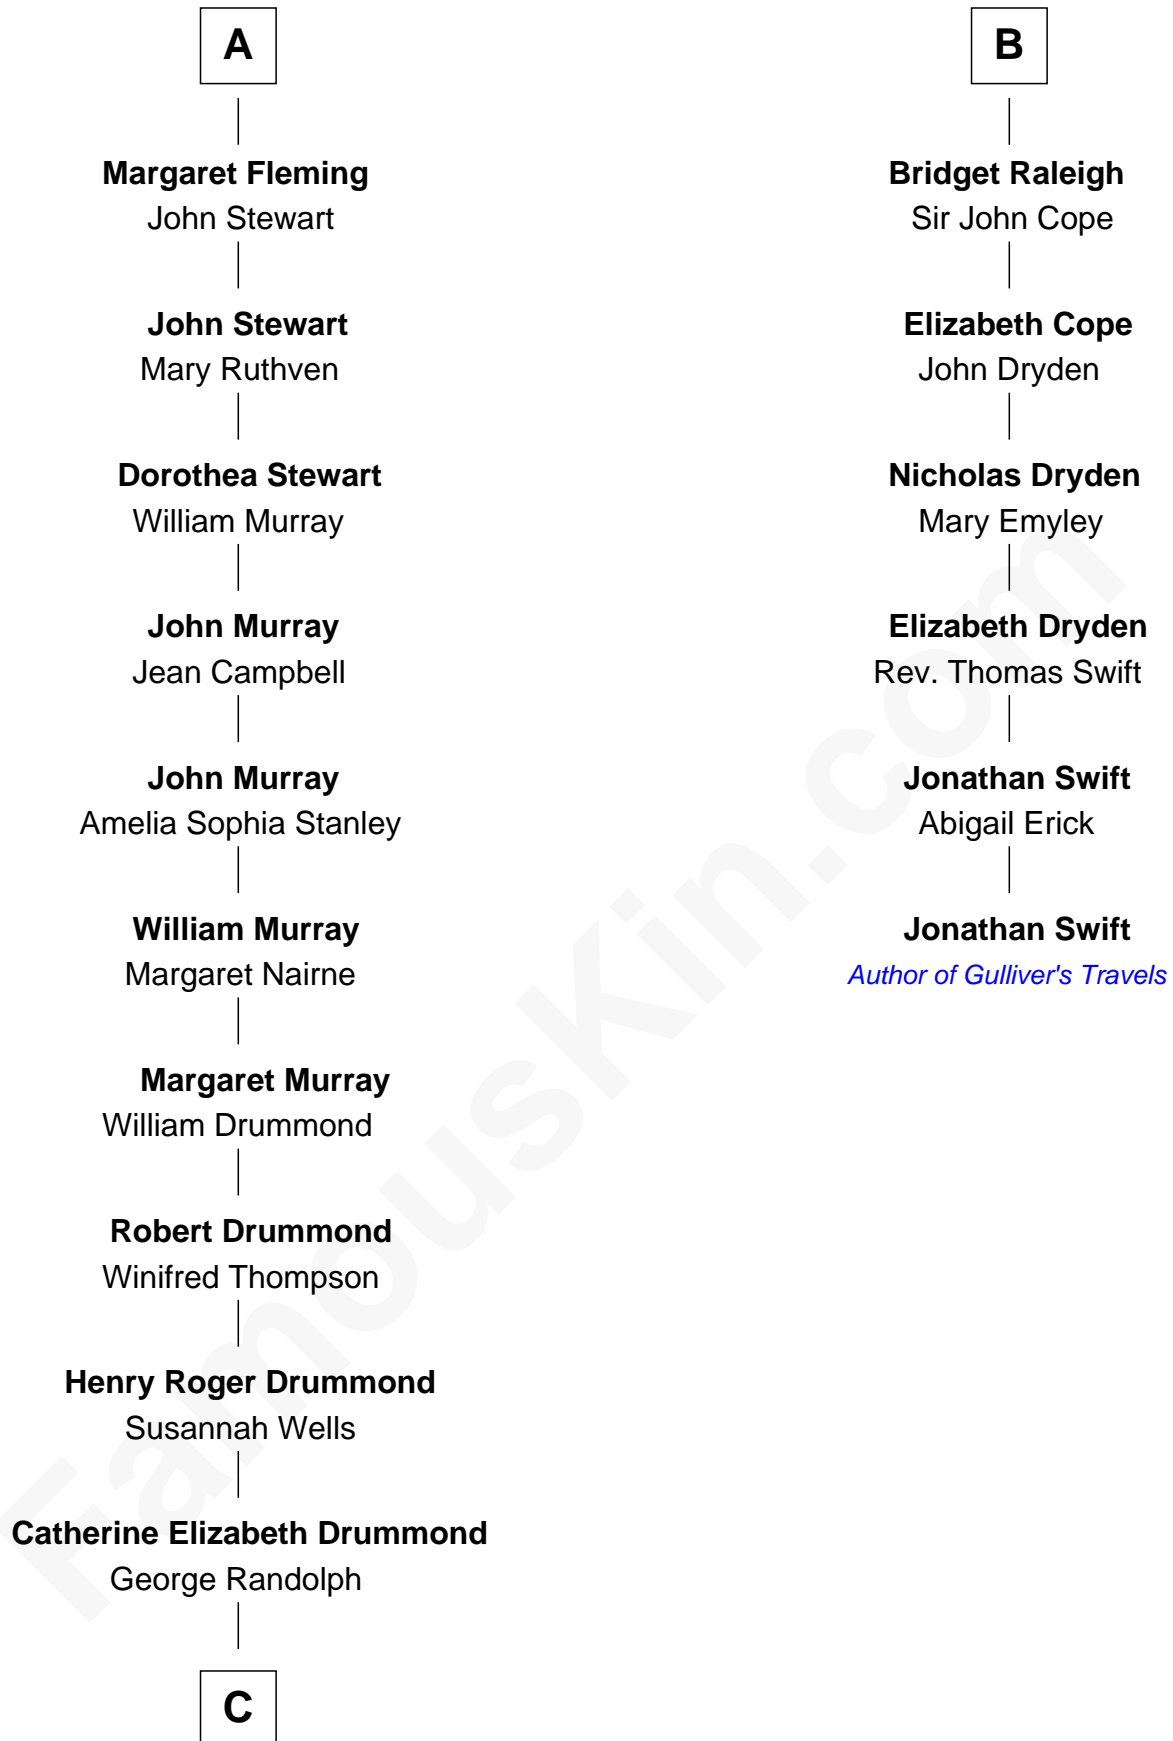

FamousKin.com Relationship Chart of

Hugh Grant
Movie Actor

12th cousin 9 times removed of

Jonathan Swift
Author of *Gulliver's Travels*

C

—
Cyril Randolph

Frances Selina Hervey

—
Felton George Randolph

Emily Margaret Nepean

—
Margaret Isobel Randolph

John Cassilis MacLean

—
Fynvola Susan MacLean

James Murray Grant

—
Hugh Grant

Movie Actor

FamousKin.com