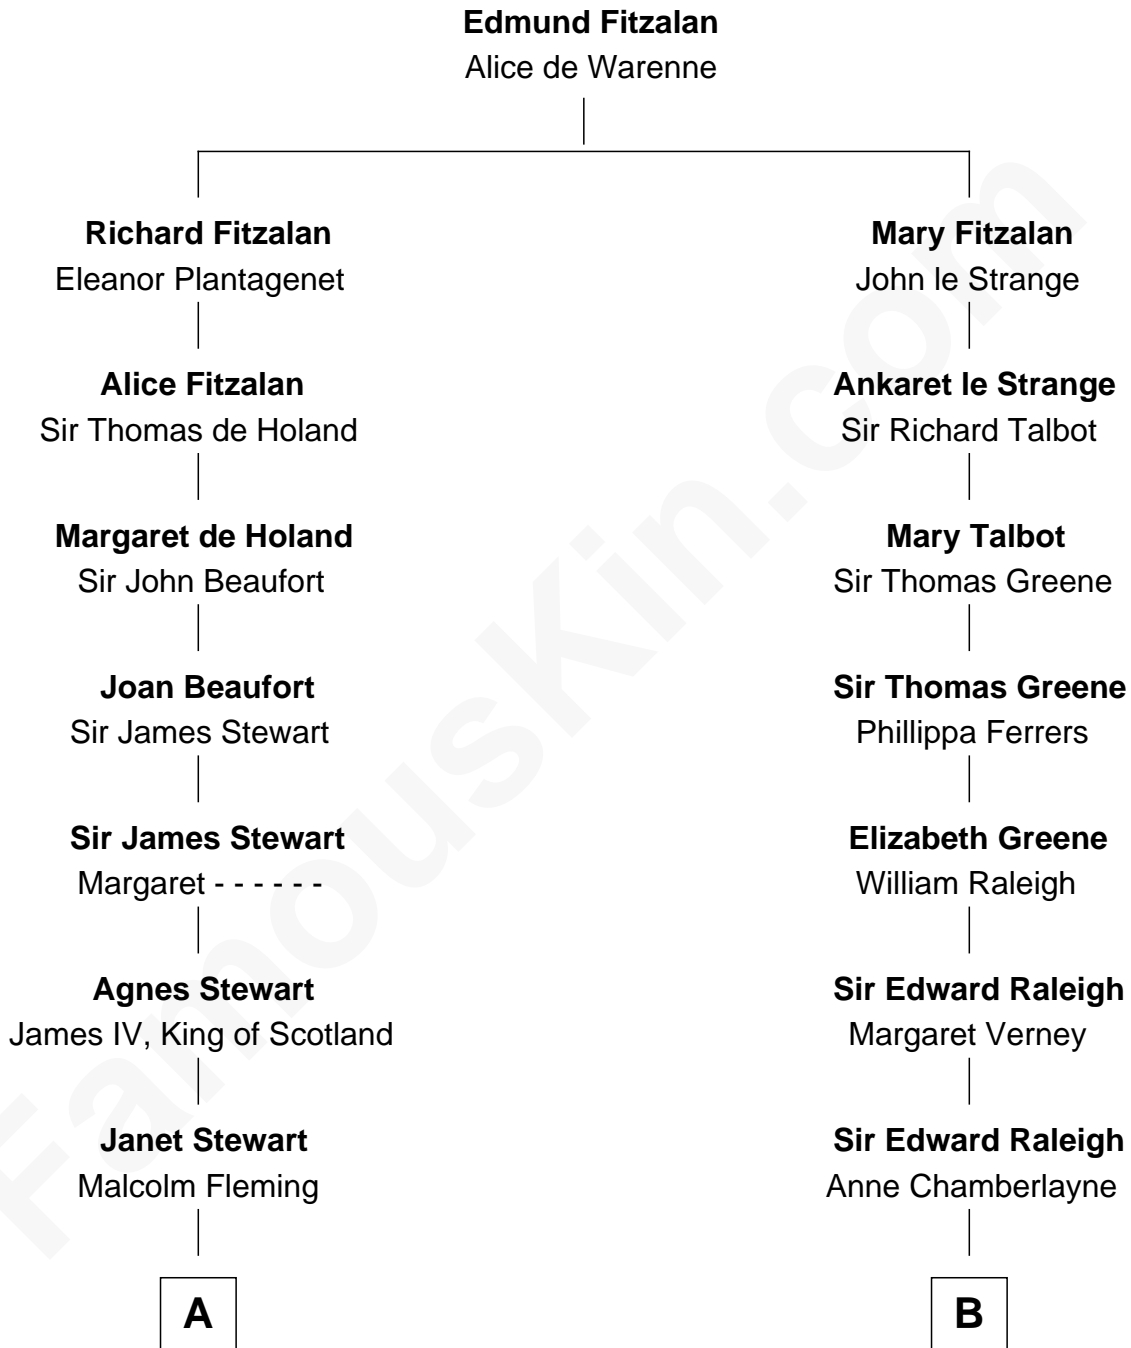

FamousKin.com Relationship Chart of

Hugh Grant
Movie Actor

12th cousin 9 times removed of

Jonathan Swift
Author of *Gulliver's Travels*

C

—
Cyril Randolph

Frances Selina Hervey

—
Felton George Randolph

Emily Margaret Nepean

—
Margaret Isobel Randolph

John Cassilis MacLean

—
Fynvola Susan MacLean

James Murray Grant

—
Hugh Grant

Movie Actor

FamousKin.com