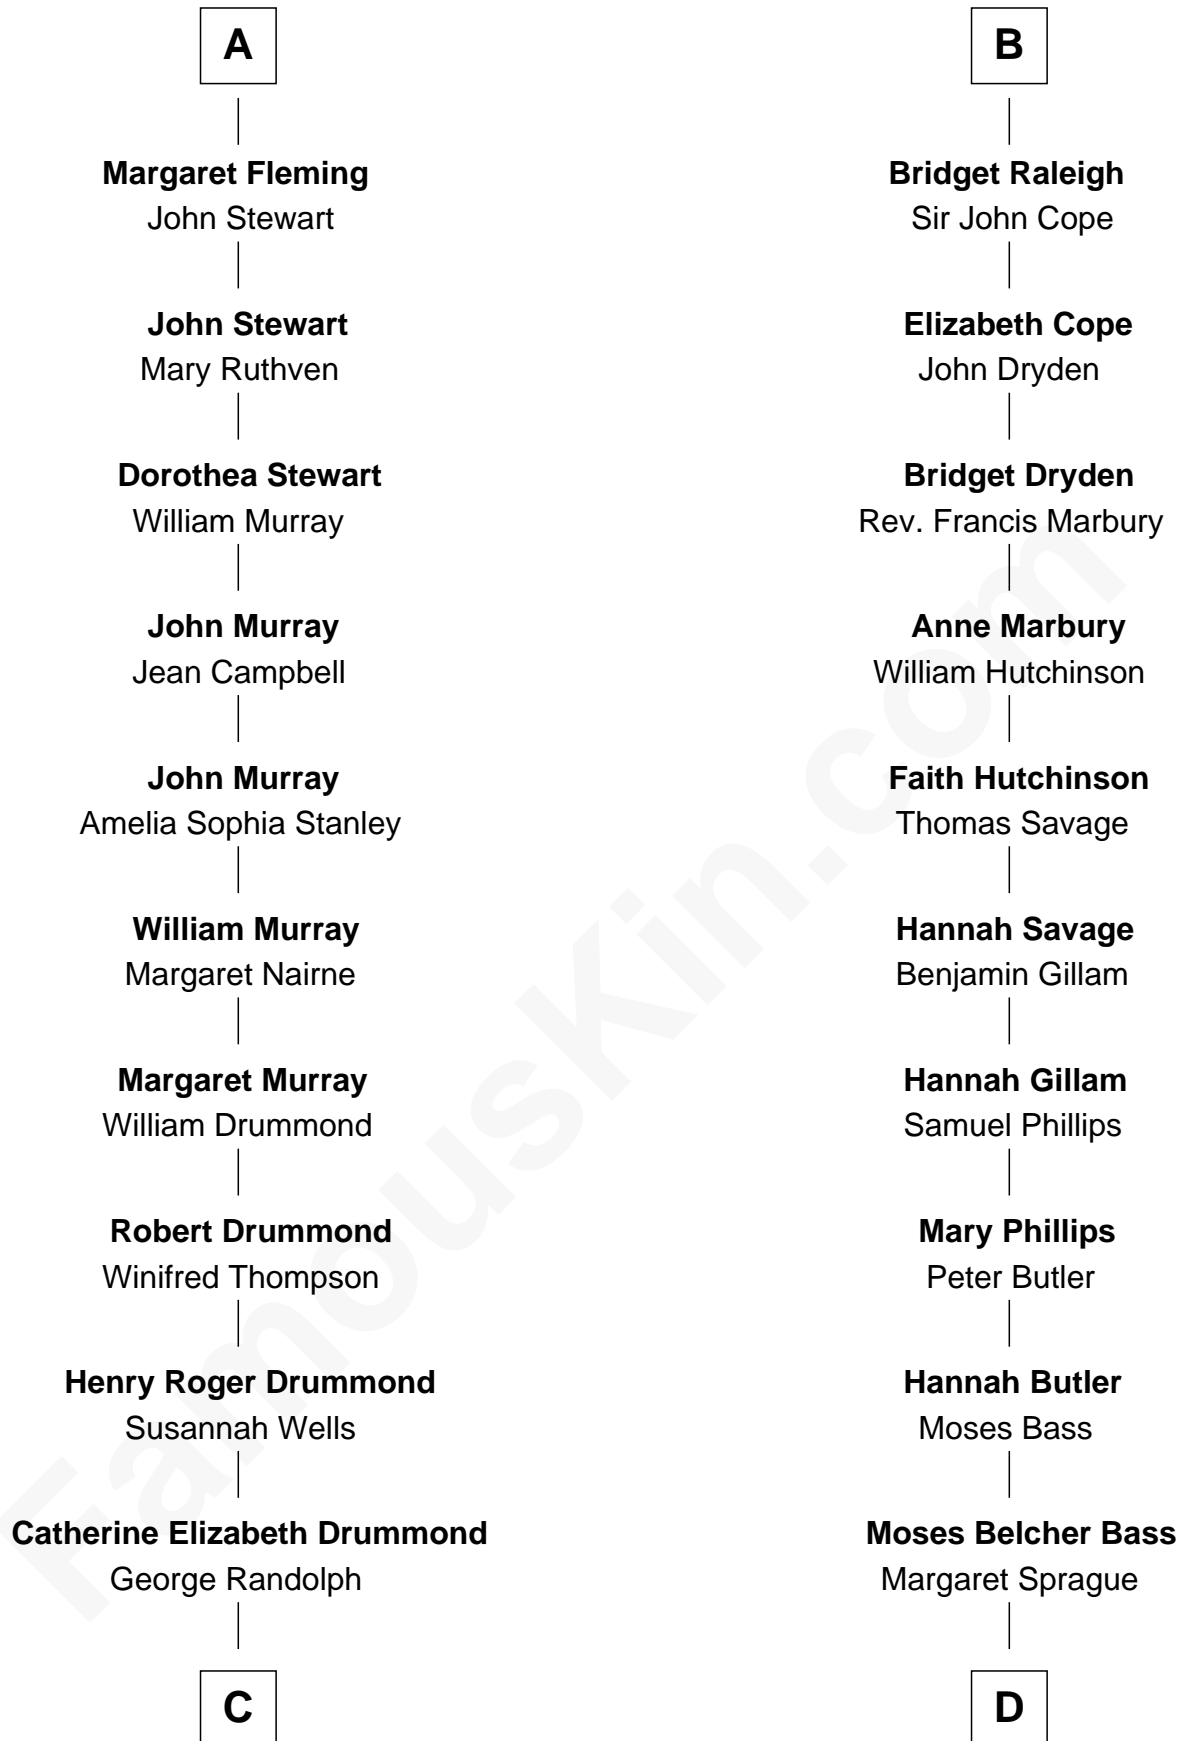

FamousKin.com Relationship Chart of

Hugh Grant

Movie Actor

21st cousin of

Erskine Childers

4th President of Ireland

Edmund Fitzalan

Alice de Warenne