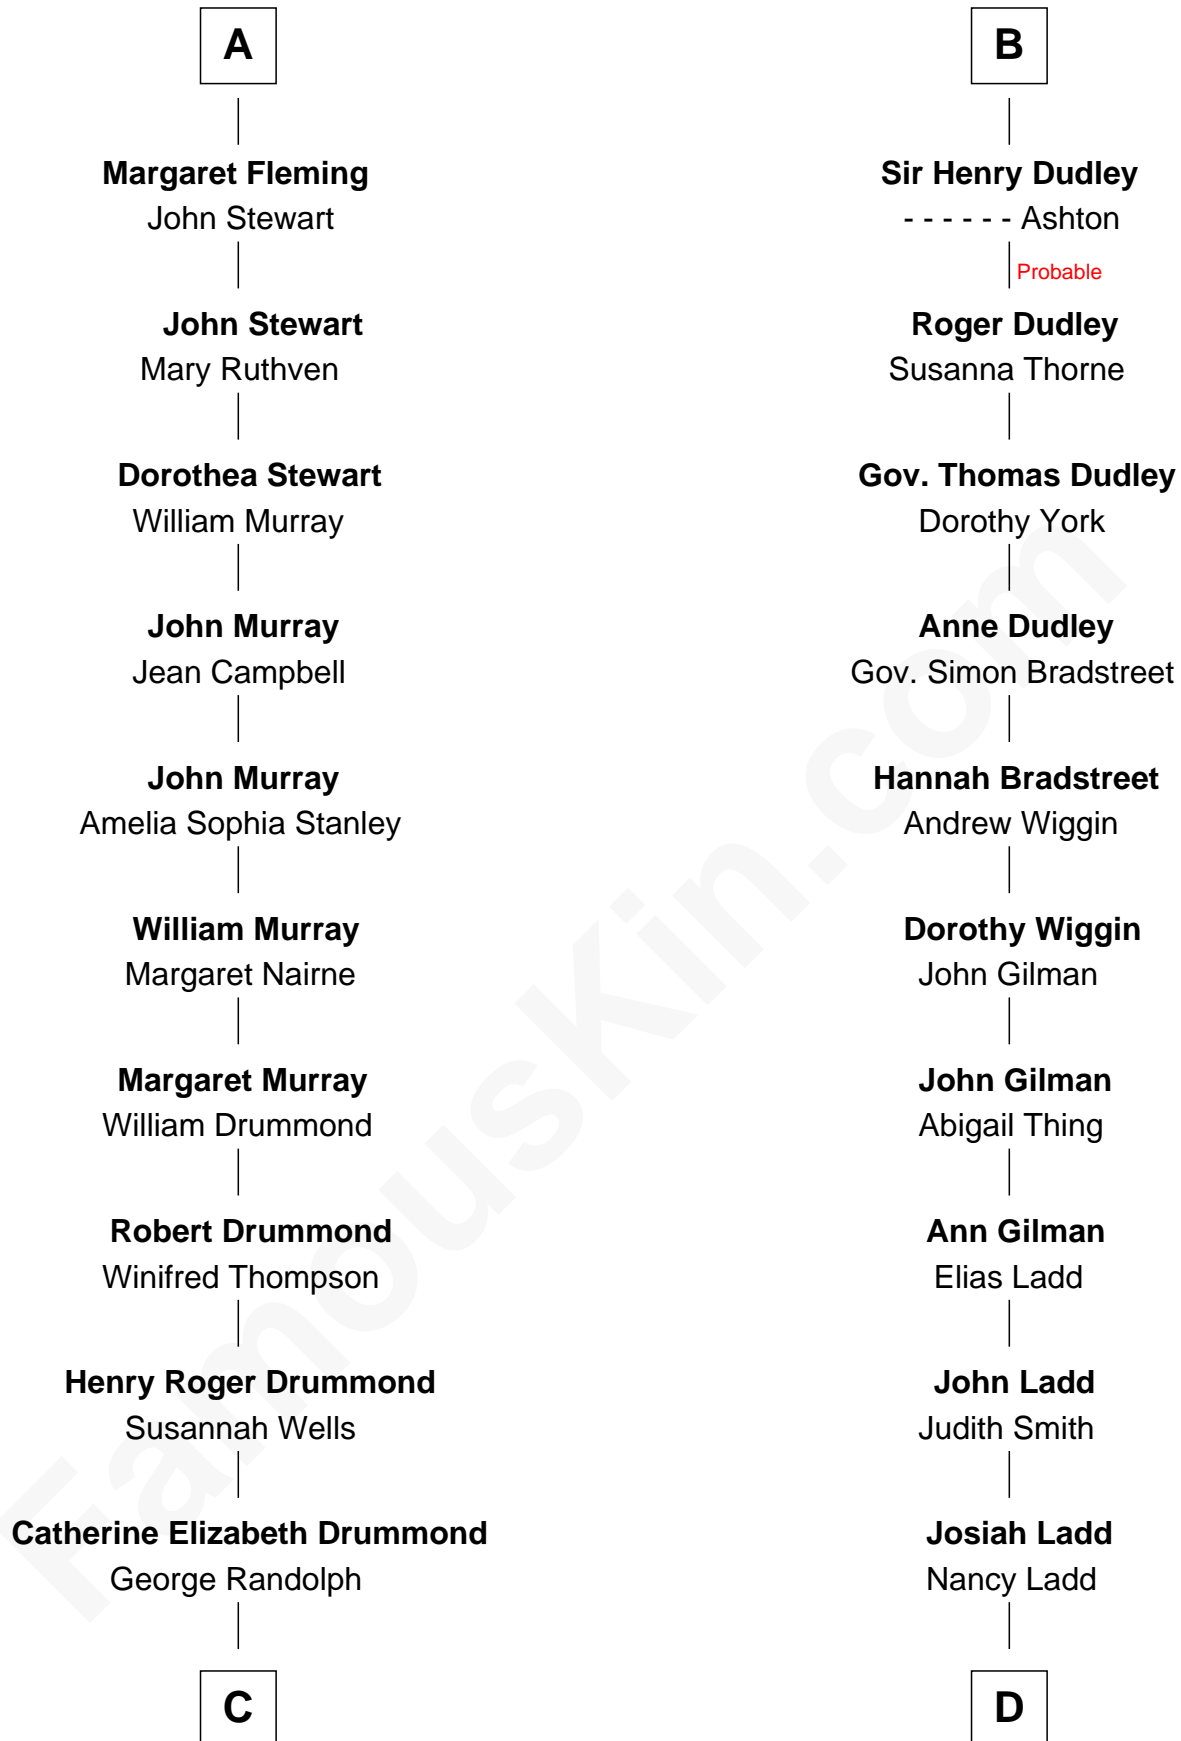

FamousKin.com Relationship Chart of

Hugh Grant

Movie Actor

20th cousin 1 time removed of

Alan Ladd

Movie Actor

Henry Plantagenet

Maud de Chaworth