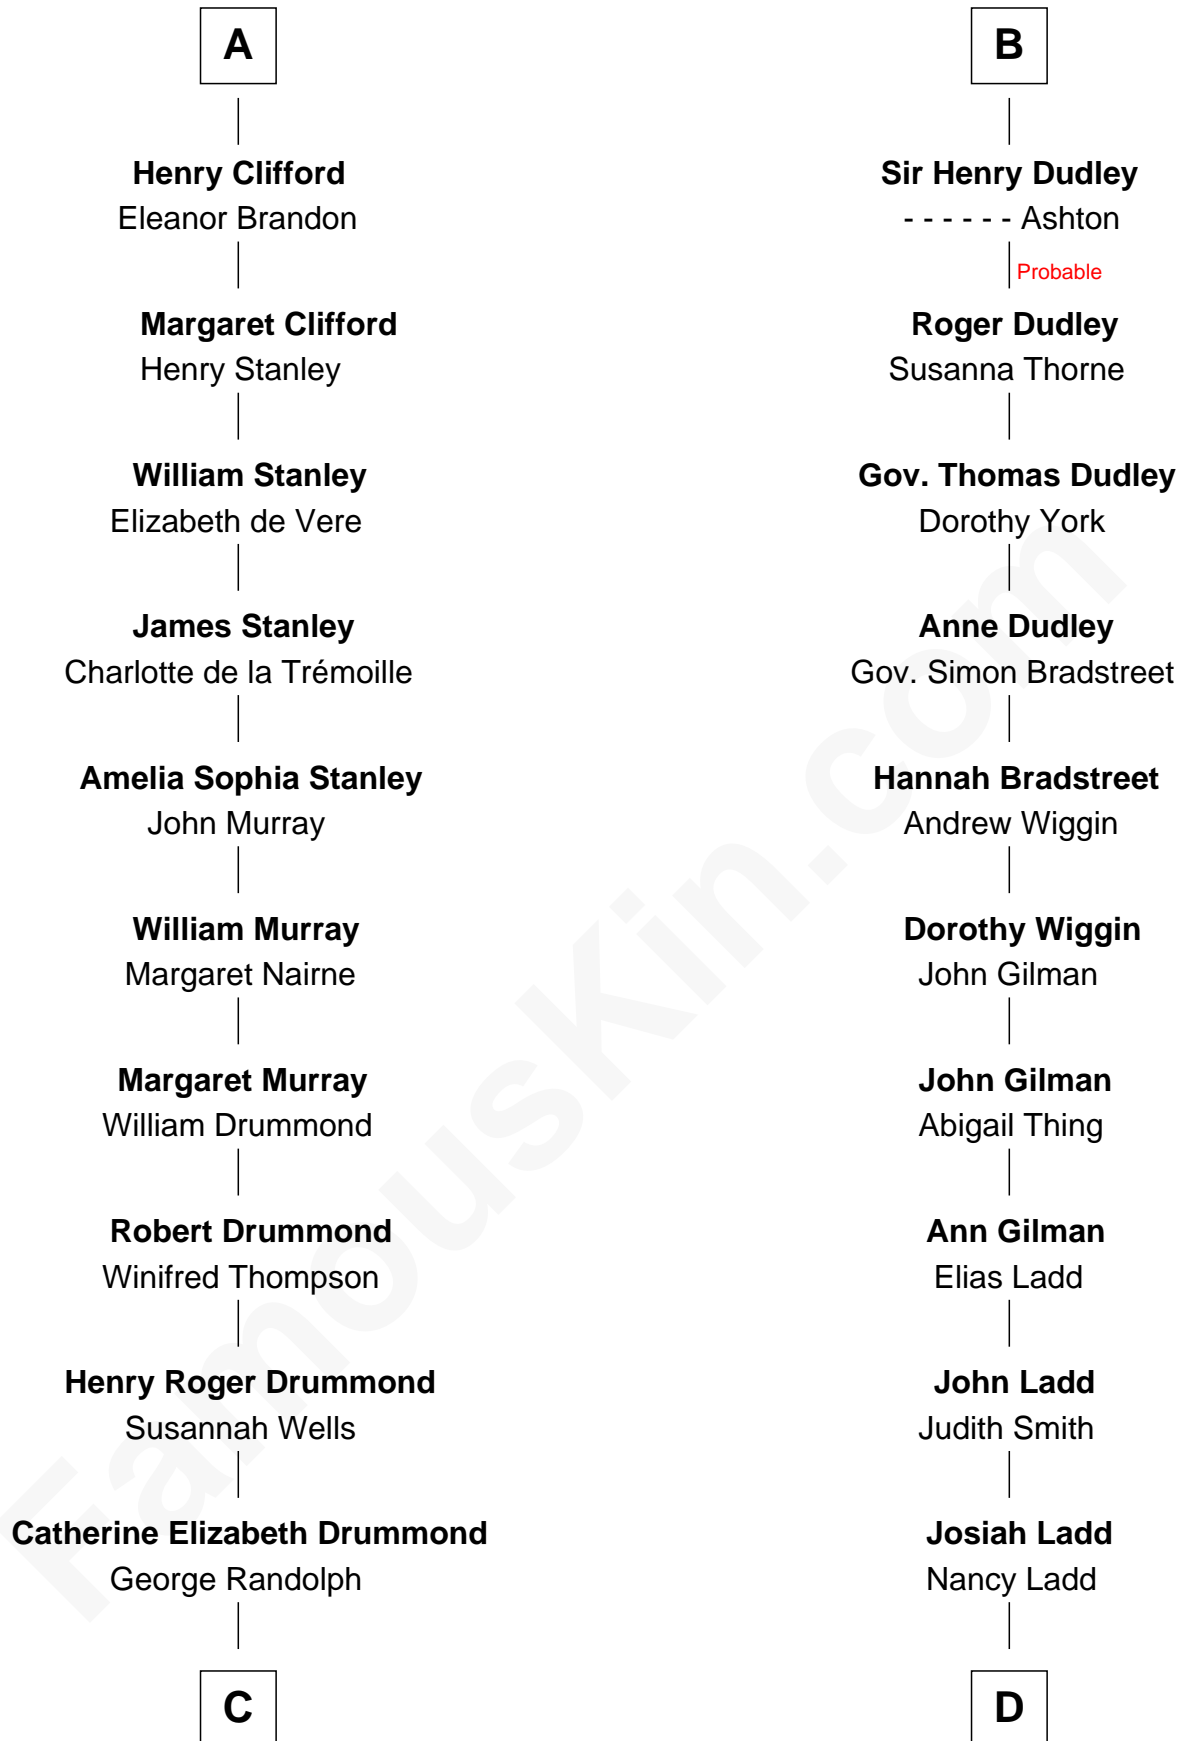

FamousKin.com Relationship Chart of

Hugh Grant

Movie Actor

20th cousin 1 time removed of

Alan Ladd

Movie Actor

C

Cyril Randolph
Frances Selina Hervey