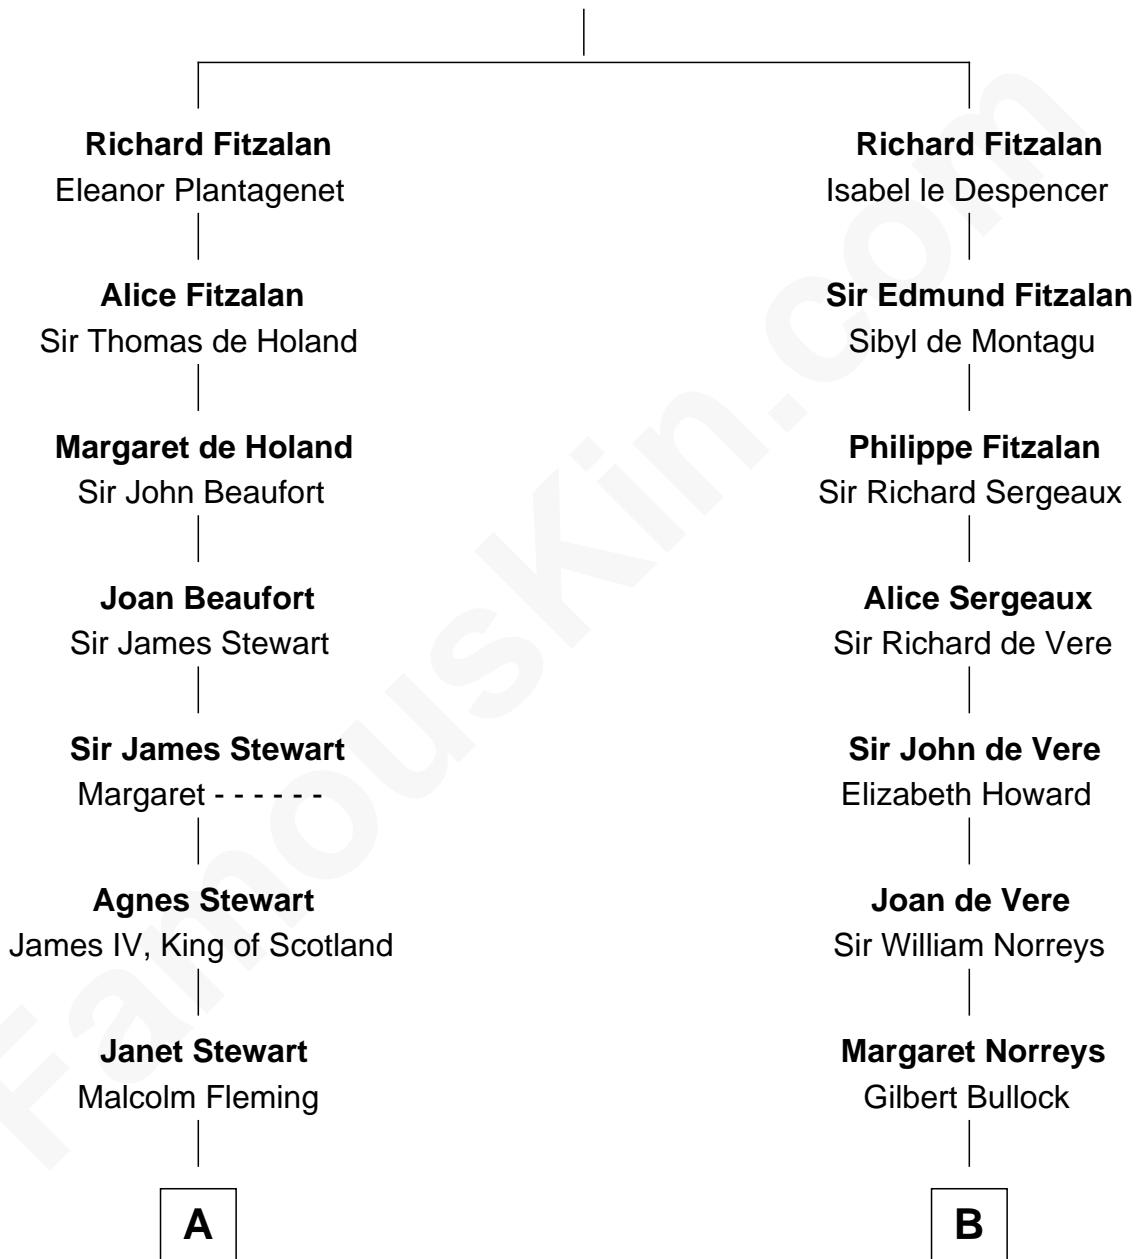

# FamousKin.com Relationship Chart of

**Hugh Grant**

*Movie Actor*

19th cousin 2 times removed of

**Alan Ladd**

*Movie Actor*

**Edmund Fitzalan**

Alice de Warenne

**C**

**Cyril Randolph**  
Frances Selina Hervey

**Felton George Randolph**  
Emily Margaret Nepean

**Margaret Isobel Randolph**  
John Cassilis MacLean

**Fynvola Susan MacLean**  
James Murray Grant

**Hugh Grant**  
*Movie Actor*

**D**

**Oscar F. Ladd**  
Julia Henrietta Meigs

**Alan Harwood Ladd**  
Selina Raleigh

**Alan Ladd**  
*Movie Actor*

FamousKin.com