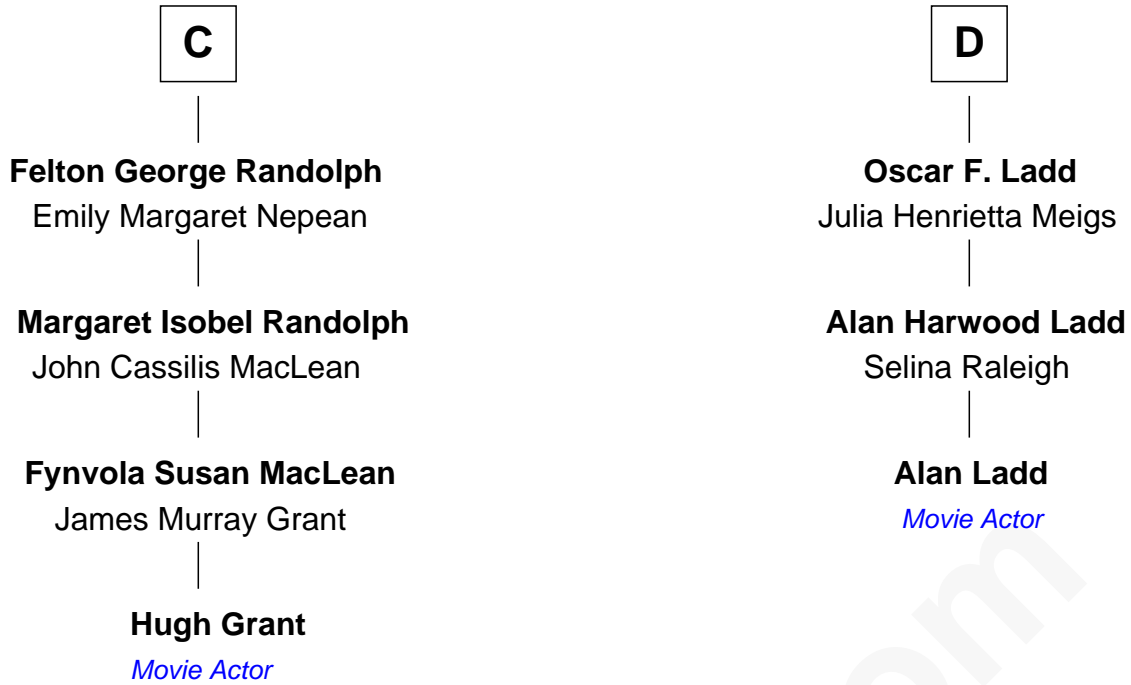

FamousKin.com