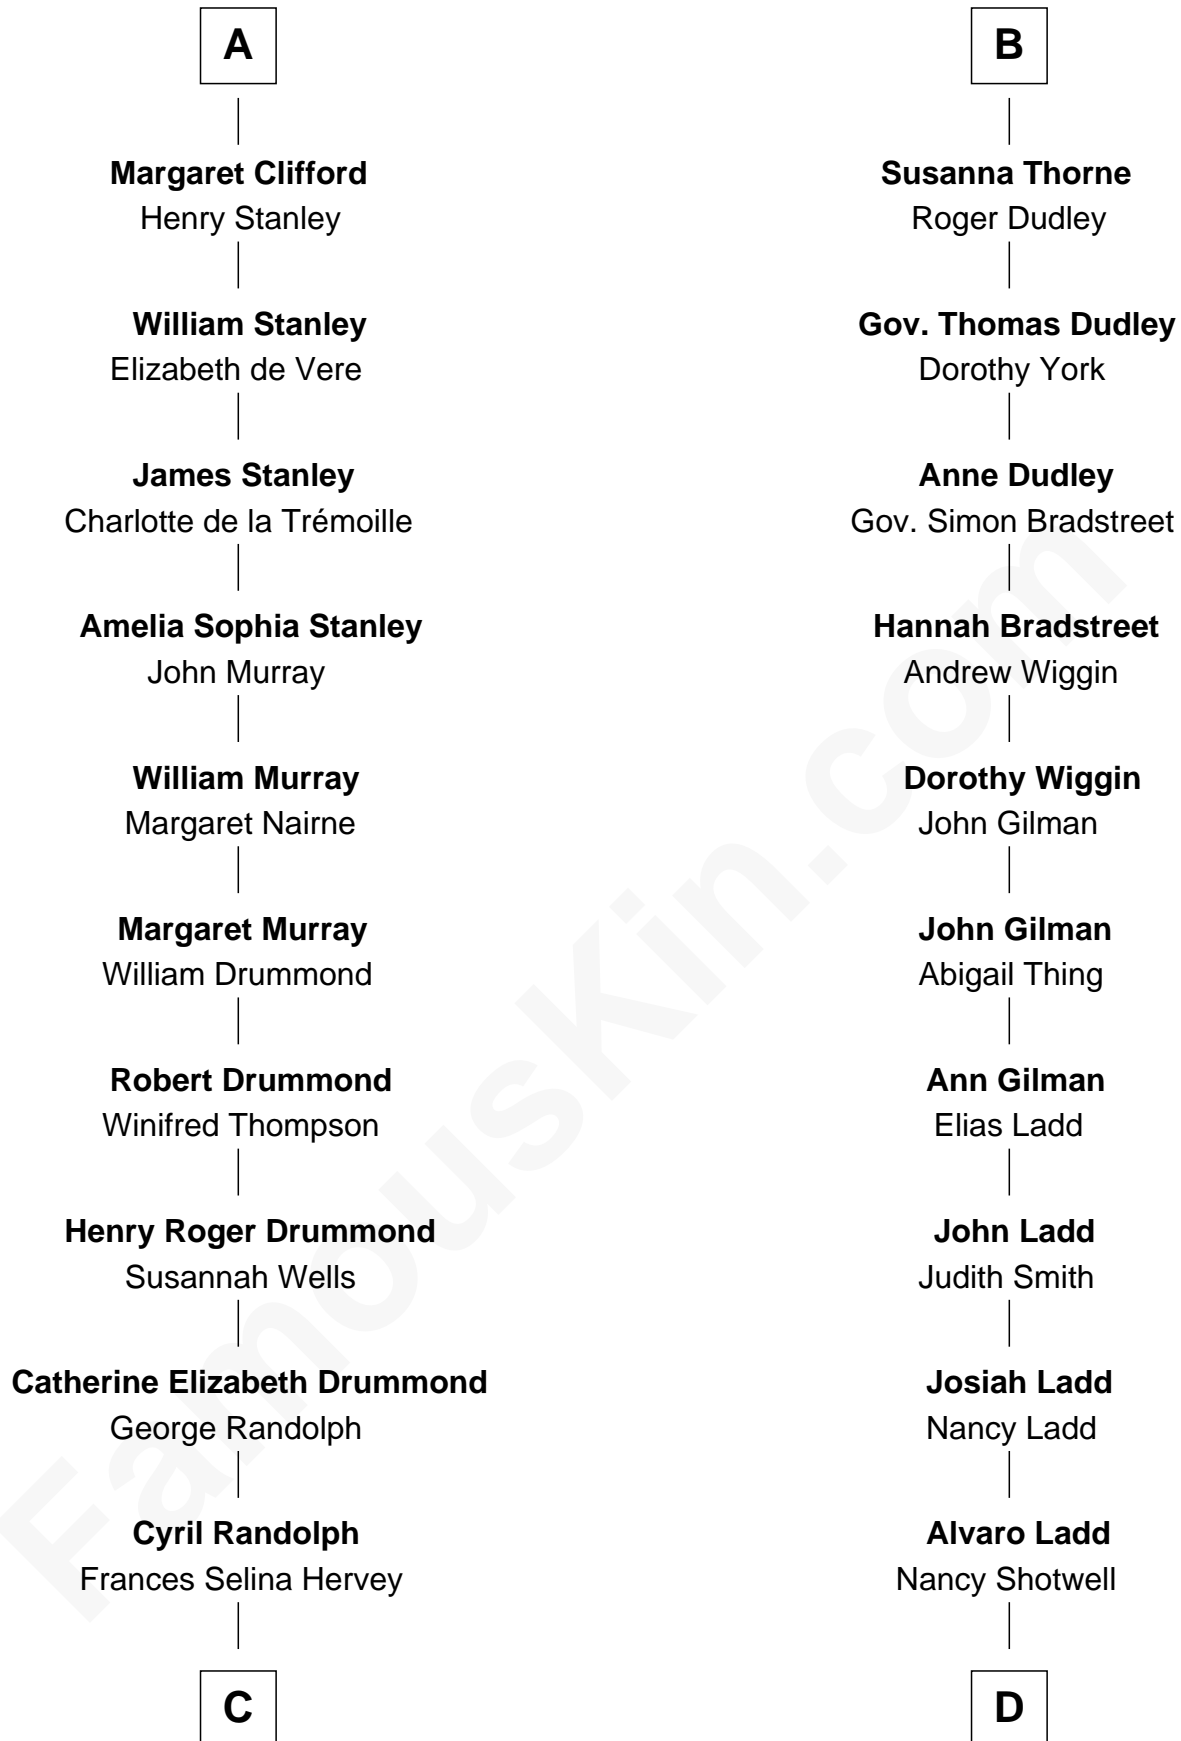

FamousKin.com Relationship Chart of

Hugh Grant

Movie Actor

19th cousin 1 time removed of

Alan Ladd

Movie Actor

Sir John Grey

Avice Marmion

Sir Robert Grey
Lora de St. Quintin

Elizabeth Grey
Henry FitzHugh

Eleanor Fitzhugh
Sir Henry Bromflete

Margaret Bromflete
John Clifford

Henry Clifford
Anne St. John

Henry Clifford
Margaret Percy

Henry Clifford
Eleanor Brandon

A

Maud Grey

Sir Thomas Harcourt

Sir Thomas Harcourt
Jane Fraunceys

Sir Richard Harcourt
Edith St. Clair

Alice Harcourt
William Bessiles

Elizabeth Bessiles
Richard Fettiplace

Anne Fettiplace
Edward Purefoy

Mary Purefoy
Thomas Thorne

B

FamousKin.com