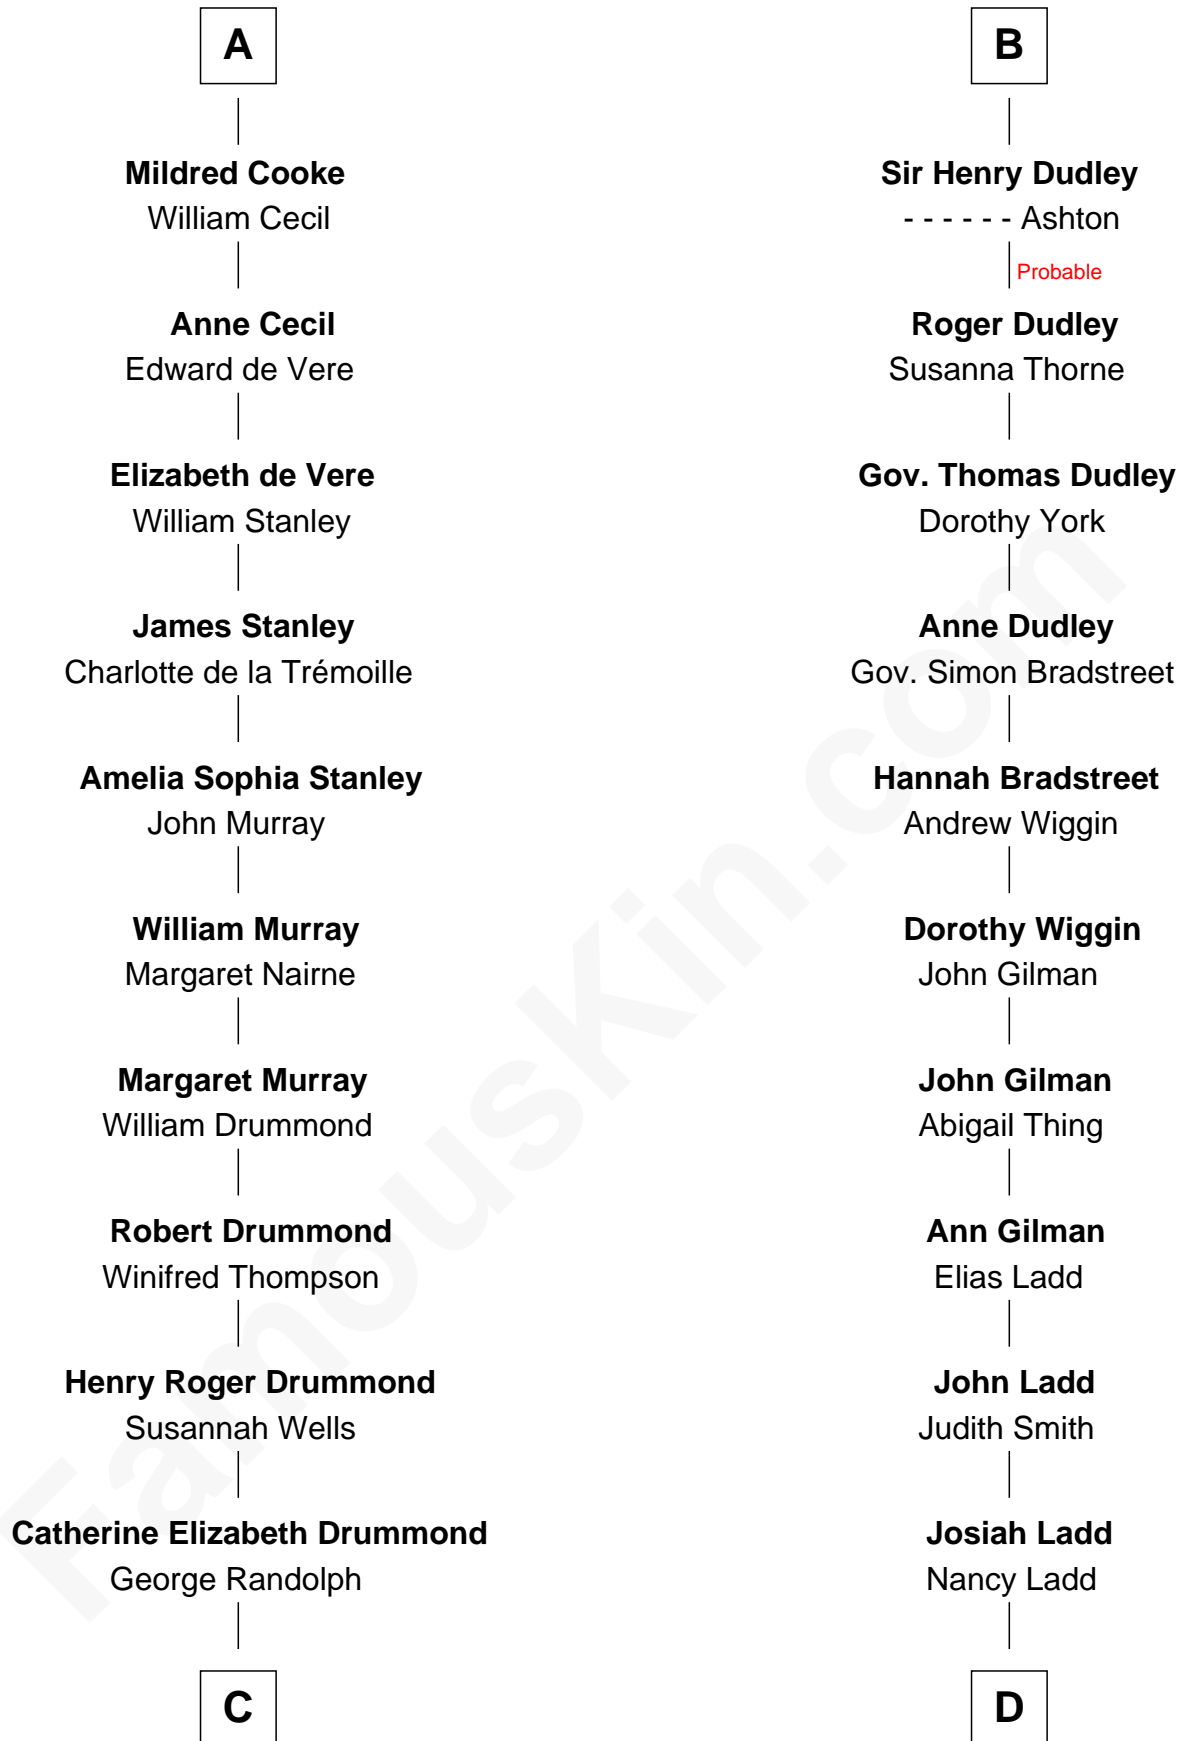

# FamousKin.com Relationship Chart of

**Hugh Grant**

*Movie Actor*

20th cousin 1 time removed of

**Alan Ladd**

*Movie Actor*

**Eudo la Zouche**  
Milicent de Cantilupe

**Lucy Zouche**  
Thomas de Greene

**Sir Henry Greene**  
Katherine Drayton

**Sir Henry de Greene**  
Matilda de Maudit

**Eleanor Greene**  
Sir John FitzWilliam

**John FitzWilliam**  
Helen Villiers

**Sir William FitzWilliam**  
Anne Hawes

**Anne FitzWilliam**  
Sir Anthony Cooke

**A**

**Eve la Zouche**  
Sir Maurice de Berkeley

**Thomas de Berkeley**  
Katherine de Clyvedon

**Sir John Berkeley**  
Elizabeth Betteshorne

**Elizabeth Berkeley**  
Sir John Sutton

**Sir Edmund Sutton**  
Joyce Tiptoft

**Sir Edward Sutton**  
Cecily Willoughby

**Sir John Sutton**  
Cecily Grey

**B**

**C**

**Cyril Randolph**  
Frances Selina Hervey

**Felton George Randolph**  
Emily Margaret Nepean