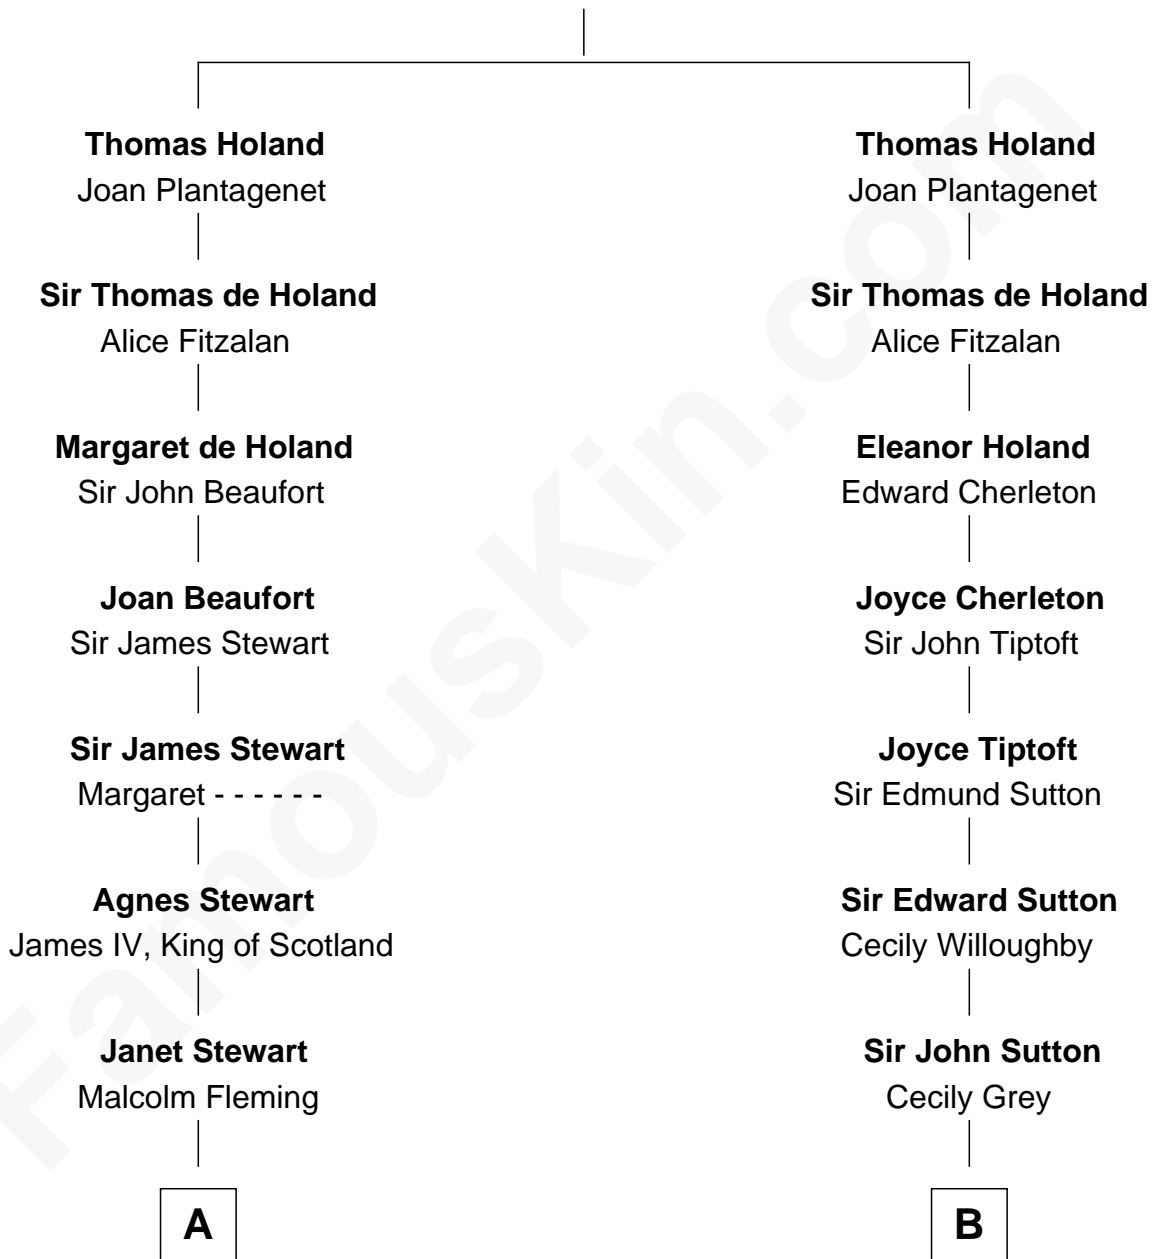

# FamousKin.com Relationship Chart of

**Hugh Grant**

*Movie Actor*

20th cousin 1 time removed of

**Alan Ladd**

*Movie Actor*

**Sir Robert de Holland**

Maude la Zouche

**C**

**Cyril Randolph**  
Frances Selina Hervey

**Felton George Randolph**  
Emily Margaret Nepean

**Margaret Isobel Randolph**  
John Cassilis MacLean

**Fynvola Susan MacLean**  
James Murray Grant

**Hugh Grant**  
*Movie Actor*