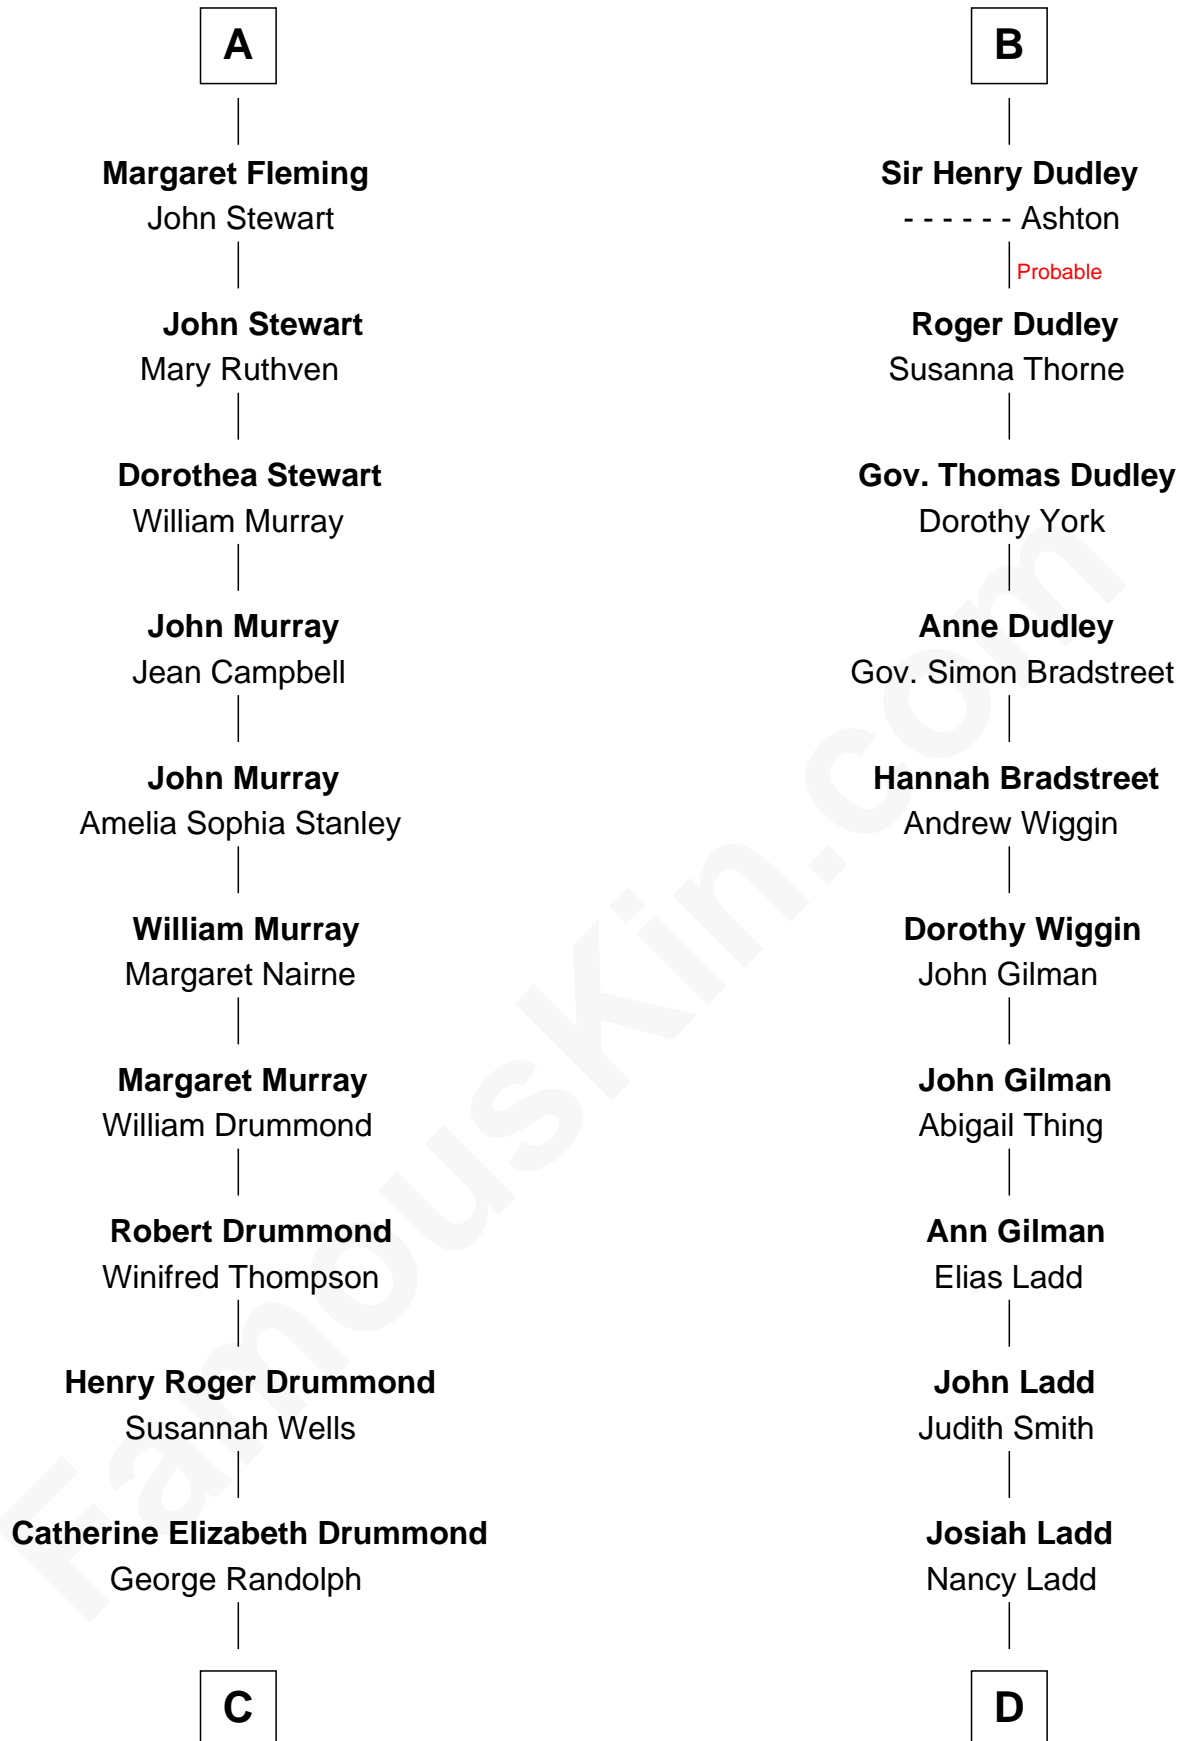

# FamousKin.com Relationship Chart of

**Hugh Grant**

*Movie Actor*

20th cousin 1 time removed of

**Alan Ladd**

*Movie Actor*

**Sir Robert de Holland**

Maude la Zouche

**C**

**Cyril Randolph**  
Frances Selina Hervey

**Felton George Randolph**  
Emily Margaret Nepean

**Margaret Isobel Randolph**  
John Cassilis MacLean

**Fynvola Susan MacLean**  
James Murray Grant

**Hugh Grant**  
*Movie Actor*