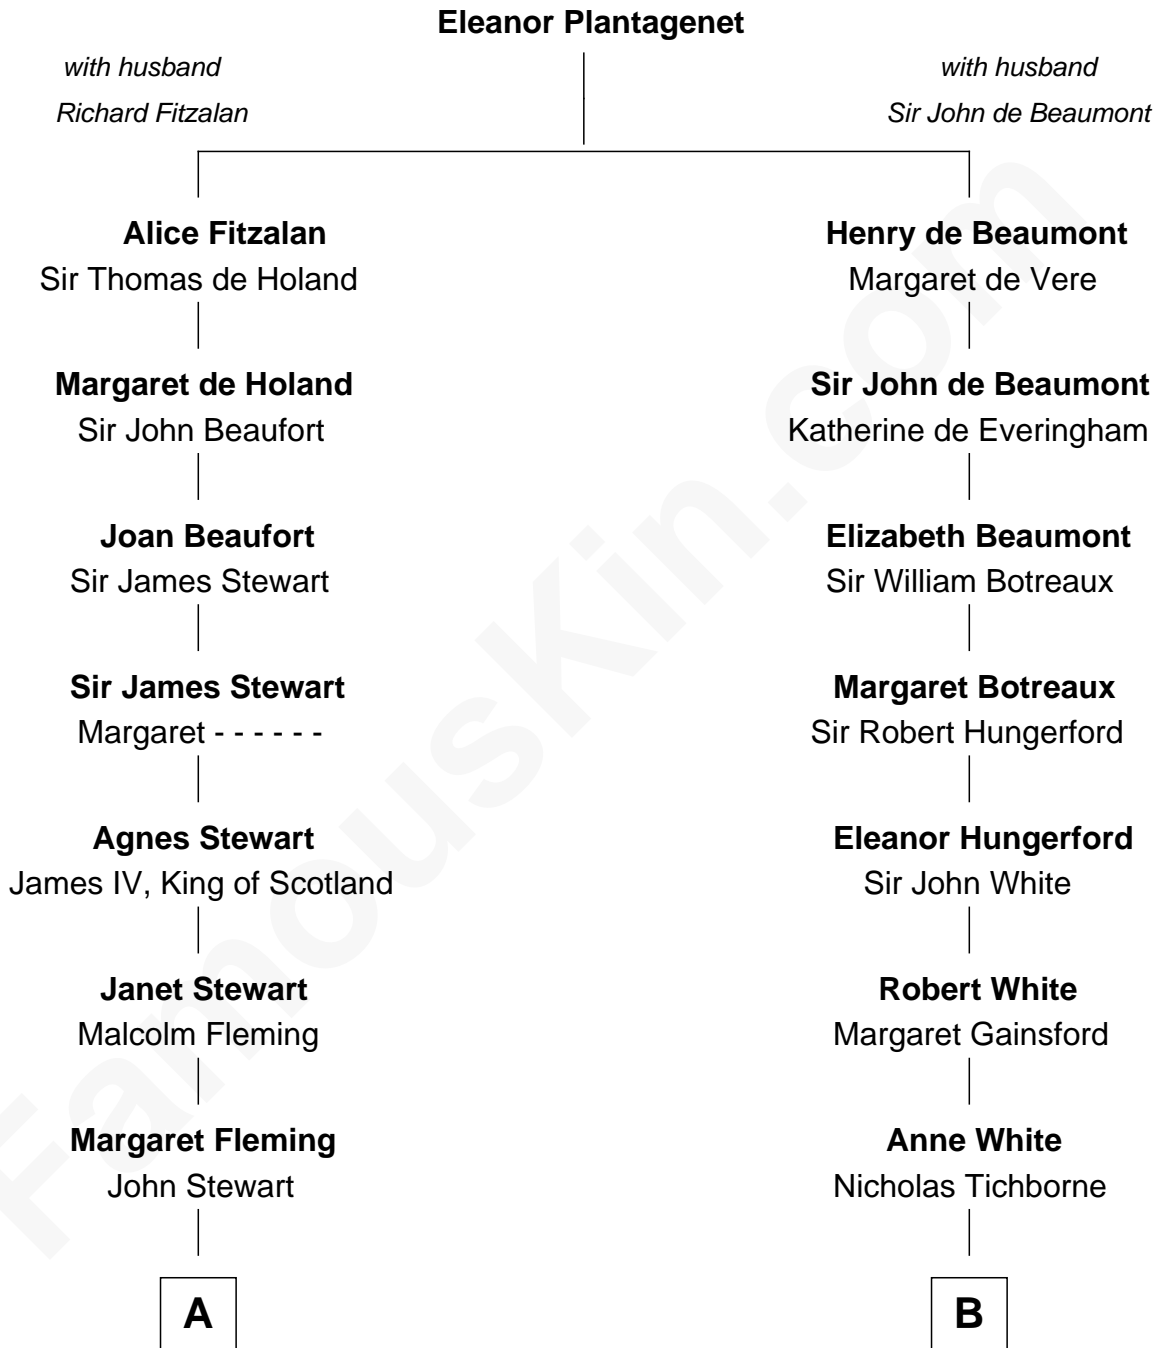

FamousKin.com Relationship Chart of

Hugh Grant
Movie Actor

20th cousin 1 time removed of

John Ritter
TV and Movie Actor

C

Felton George Randolph

Emily Margaret Nepean

Margaret Isobel Randolph

Harriett Lucina Tilton

William P. L. Fox

Harriett Fay Fox

Dr. Harry Thomas Southworth

Dorothy Fay Southworth

Woodward Maurice Ritter

John Ritter

TV and Movie Actor