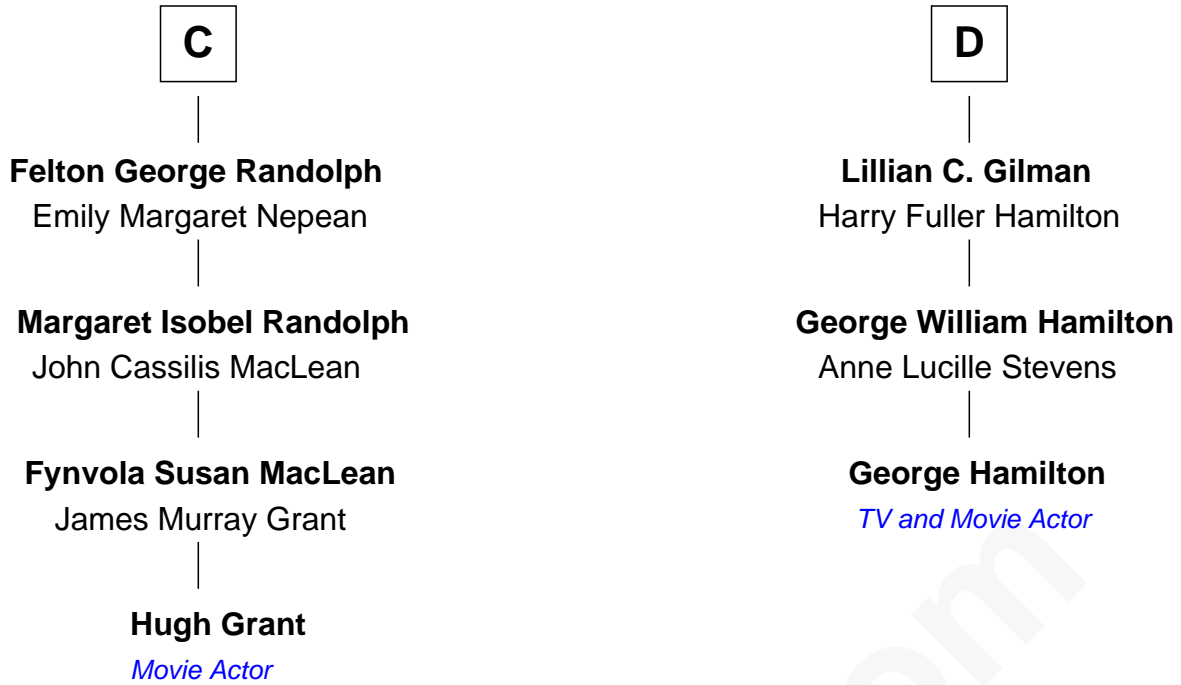

George Hamilton photo by [Angela George](#) (CC BY-SA 3.0)