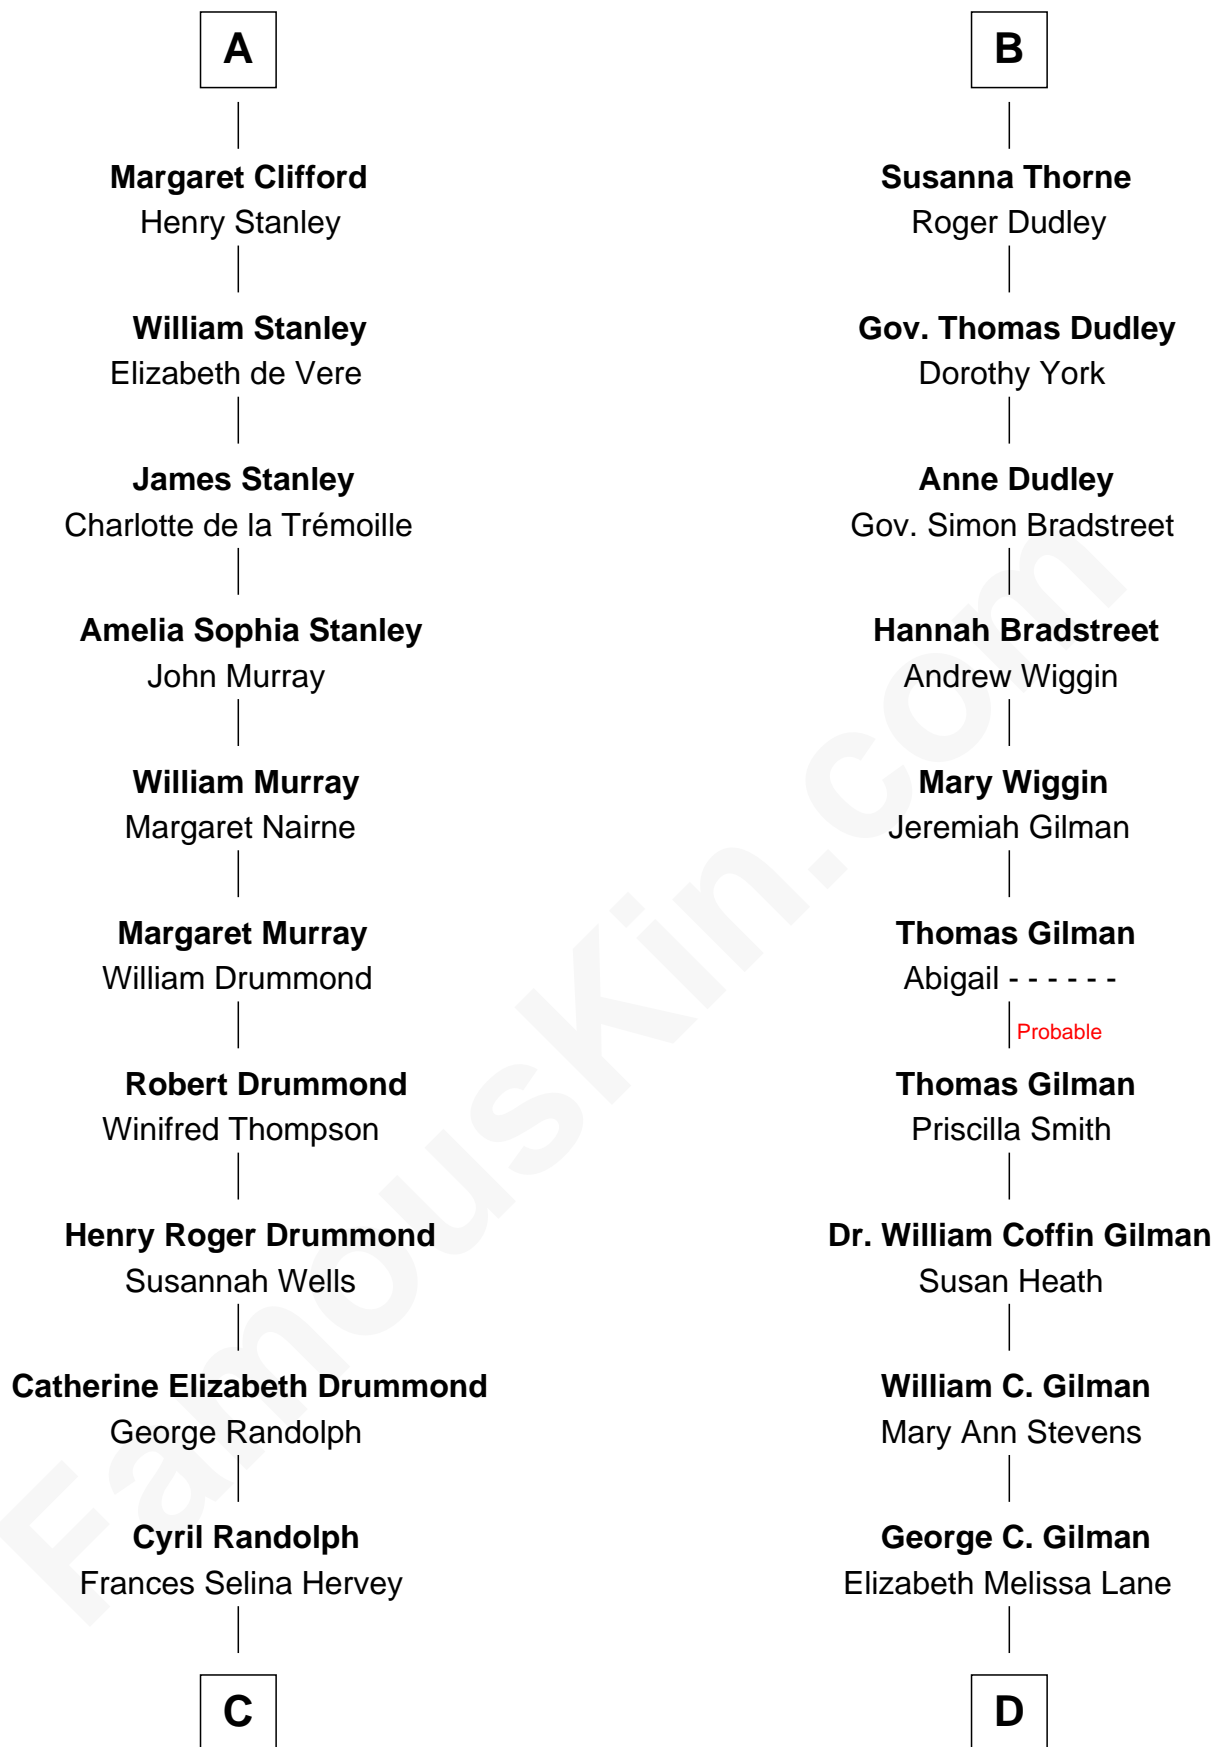

FamousKin.com Relationship Chart of

Hugh Grant

Movie Actor

19th cousin 1 time removed of

George Hamilton

TV and Movie Actor

Sir John Grey

Avice Marmion

Sir Robert Grey
Lora de St. Quintin

Elizabeth Grey
Henry FitzHugh

Eleanor Fitzhugh
Sir Henry Bromflete

Margaret Bromflete
John Clifford

Henry Clifford
Anne St. John

Henry Clifford
Margaret Percy

Henry Clifford
Eleanor Brandon

A

Maud Grey

Sir Thomas Harcourt

Sir Thomas Harcourt
Jane Fraunceys

Sir Richard Harcourt
Edith St. Clair

Alice Harcourt
William Bessiles

Elizabeth Bessiles
Richard Fettiplace

Anne Fettiplace
Edward Purefoy

Mary Purefoy
Thomas Thorne

B

George Hamilton photo by [Angela George](#) (CC BY-SA 3.0)