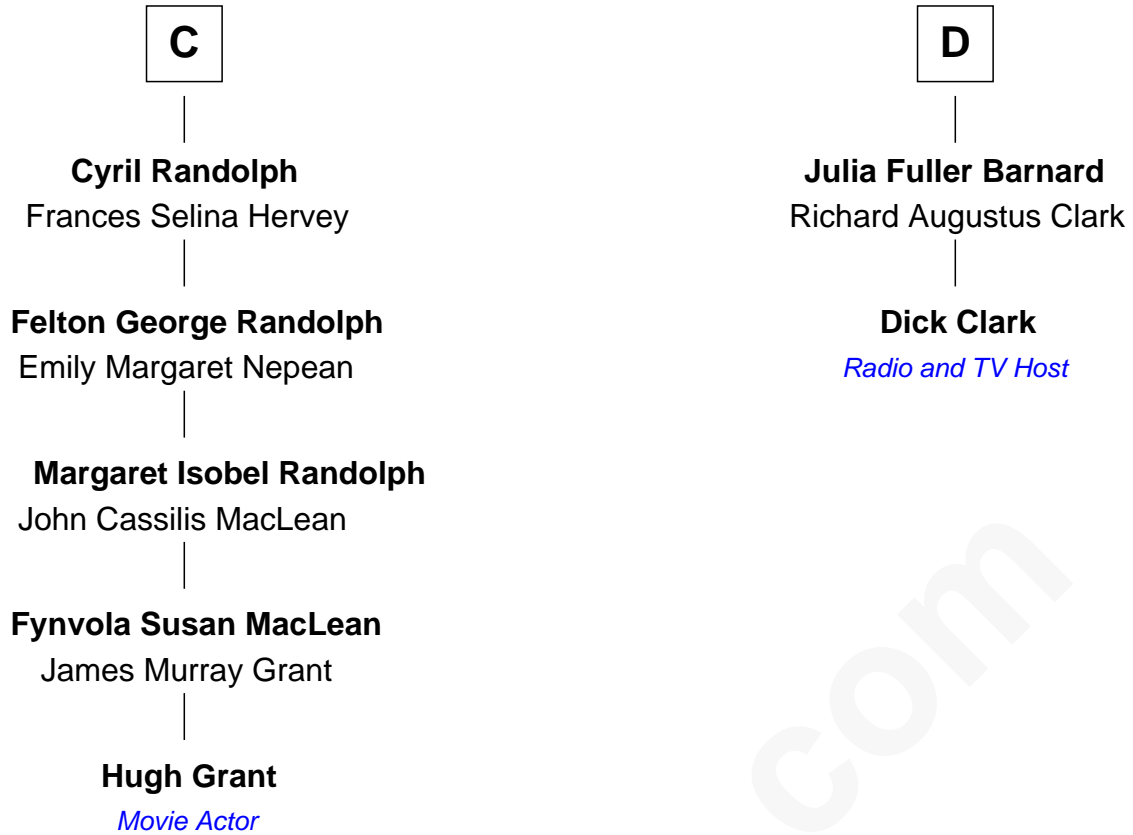

# FamousKin.com Relationship Chart of

**Hugh Grant**

*Movie Actor*

18th cousin 3 times removed of

**Dick Clark**

*Radio and TV Host*

**Sir Thomas de Beauchamp**

Katherine de Mortimer

Joan Fitzalan

**Joan Beauchamp**

James Butler

**Elizabeth Butler**

John Talbot

**Sir Gilbert Talbot**

Audrey Cotton

**Sir John Talbot**

Margaret Troutbeck

**Anne Talbot**

Thomas Needham

**Robert Needham**

Frances Aston

**B**

Dick Clark photo by [Alan Light](#) (CC BY 2.0)