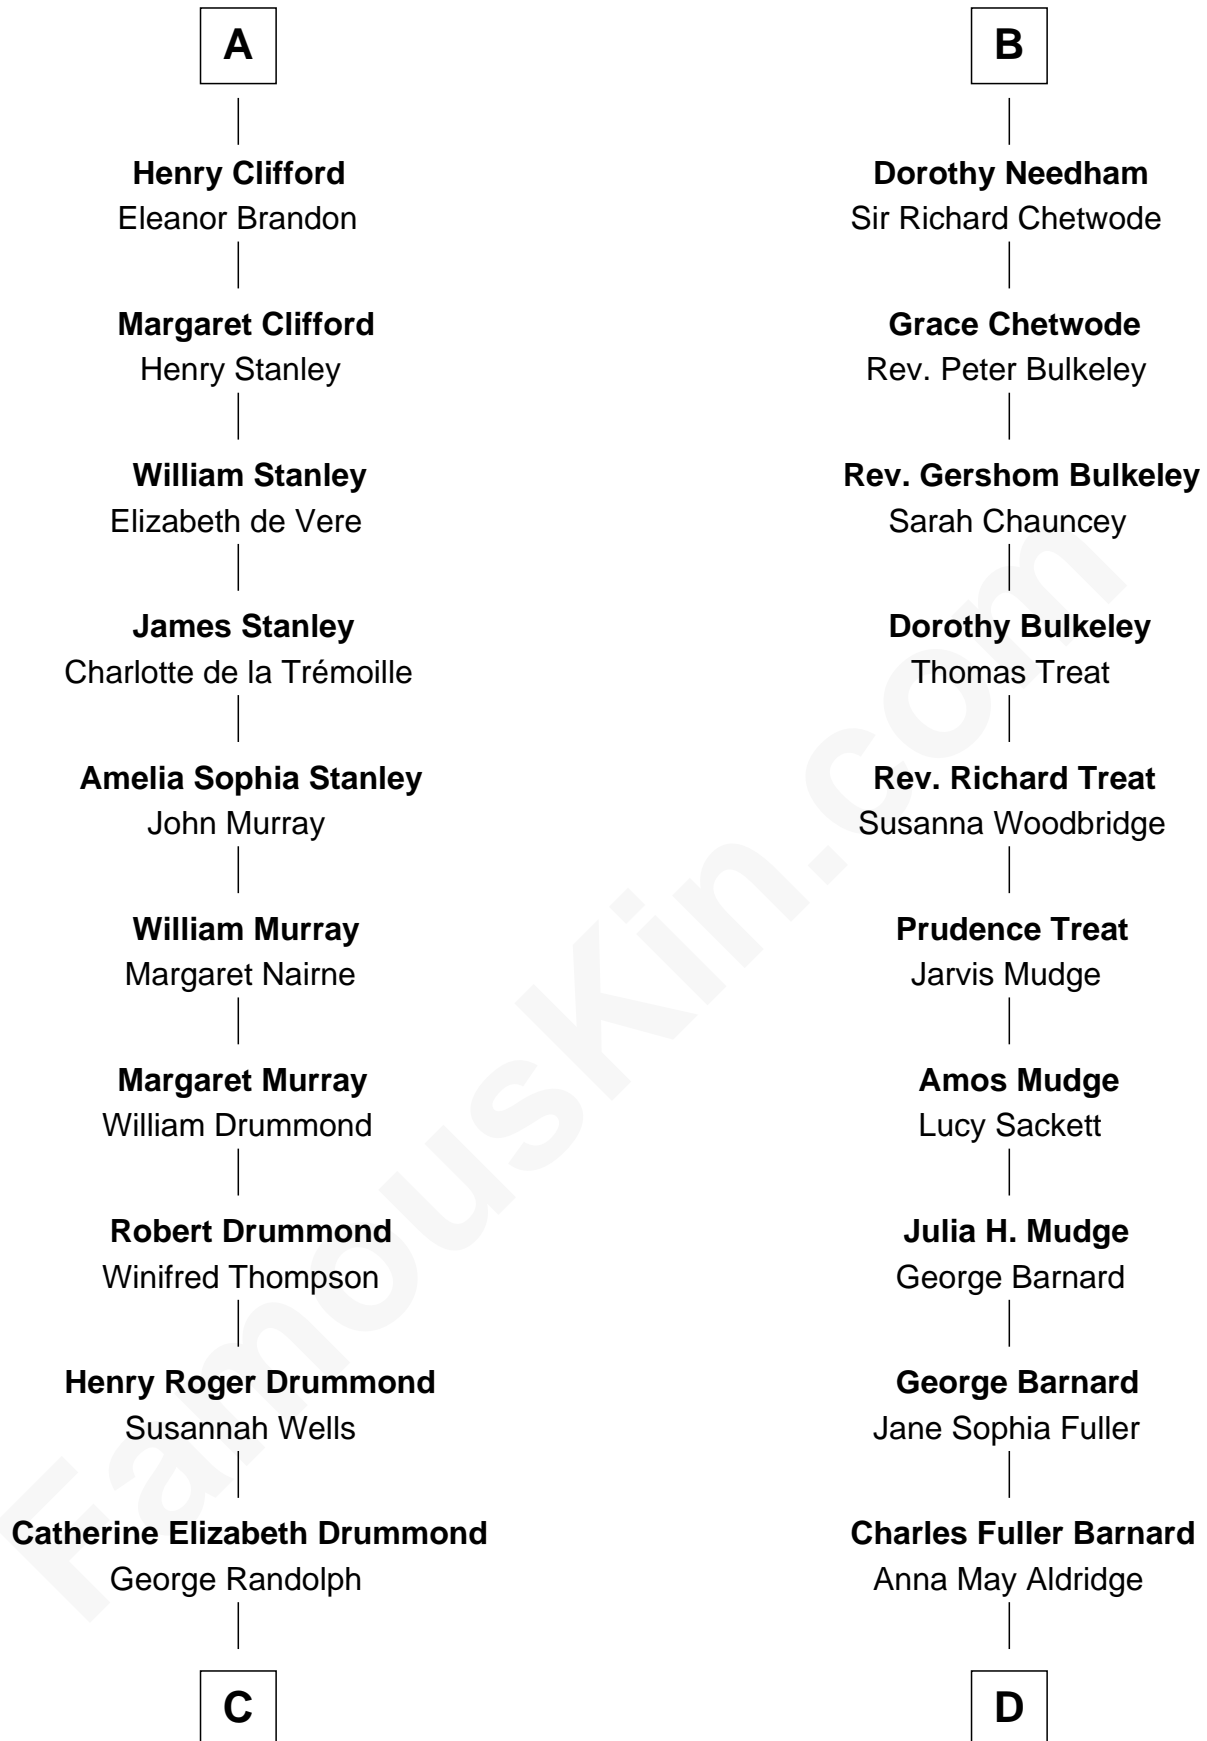

# FamousKin.com Relationship Chart of

**Hugh Grant**

*Movie Actor*

18th cousin 3 times removed of

**Dick Clark**

*Radio and TV Host*

**Sir Thomas de Beauchamp**

Katherine de Mortimer

**John Clifford**

Margaret Bromflete

**Henry Clifford**

Anne St. John

**Henry Clifford**

Margaret Percy

**A**

**Sir William Beauchamp**

Joan Fitzalan

**Joan Beauchamp**

James Butler

**Elizabeth Butler**

John Talbot

**Sir Gilbert Talbot**

Audrey Cotton

**Sir John Talbot**

Margaret Troutbeck

**Anne Talbot**

Thomas Needham

**Robert Needham**

Frances Aston

**B**

Dick Clark photo by [Alan Light](#) (CC BY 2.0)