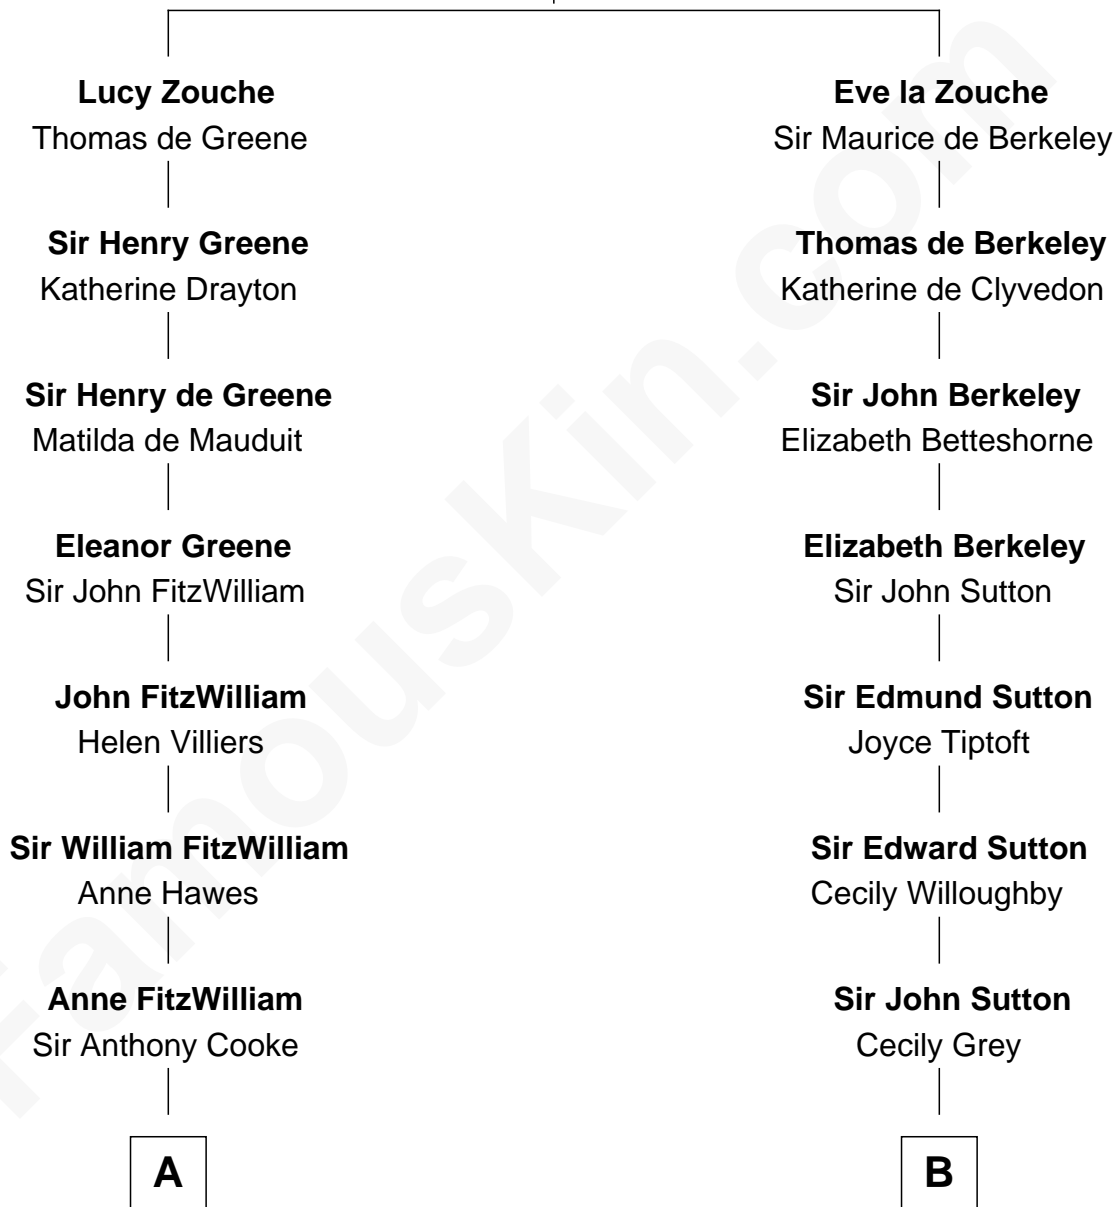

# FamousKin.com Relationship Chart of

**Hugh Grant**

*Movie Actor*

19th cousin 2 times removed of

**Dick Clark**

*Radio and TV Host*

**Eudo la Zouche**  
Milicent de Cantilupe

**C**

**Cyril Randolph**  
Frances Selina Hervey

**Felton George Randolph**  
Emily Margaret Nepean

**Margaret Isobel Randolph**  
John Cassilis MacLean

**Fynvola Susan MacLean**  
James Murray Grant

**Hugh Grant**  
*Movie Actor*

**D**

**Charles Fuller Barnard**  
Anna May Aldridge

**Julia Fuller Barnard**  
Richard Augustus Clark

**Dick Clark**  
*Radio and TV Host*

FamousKin.com