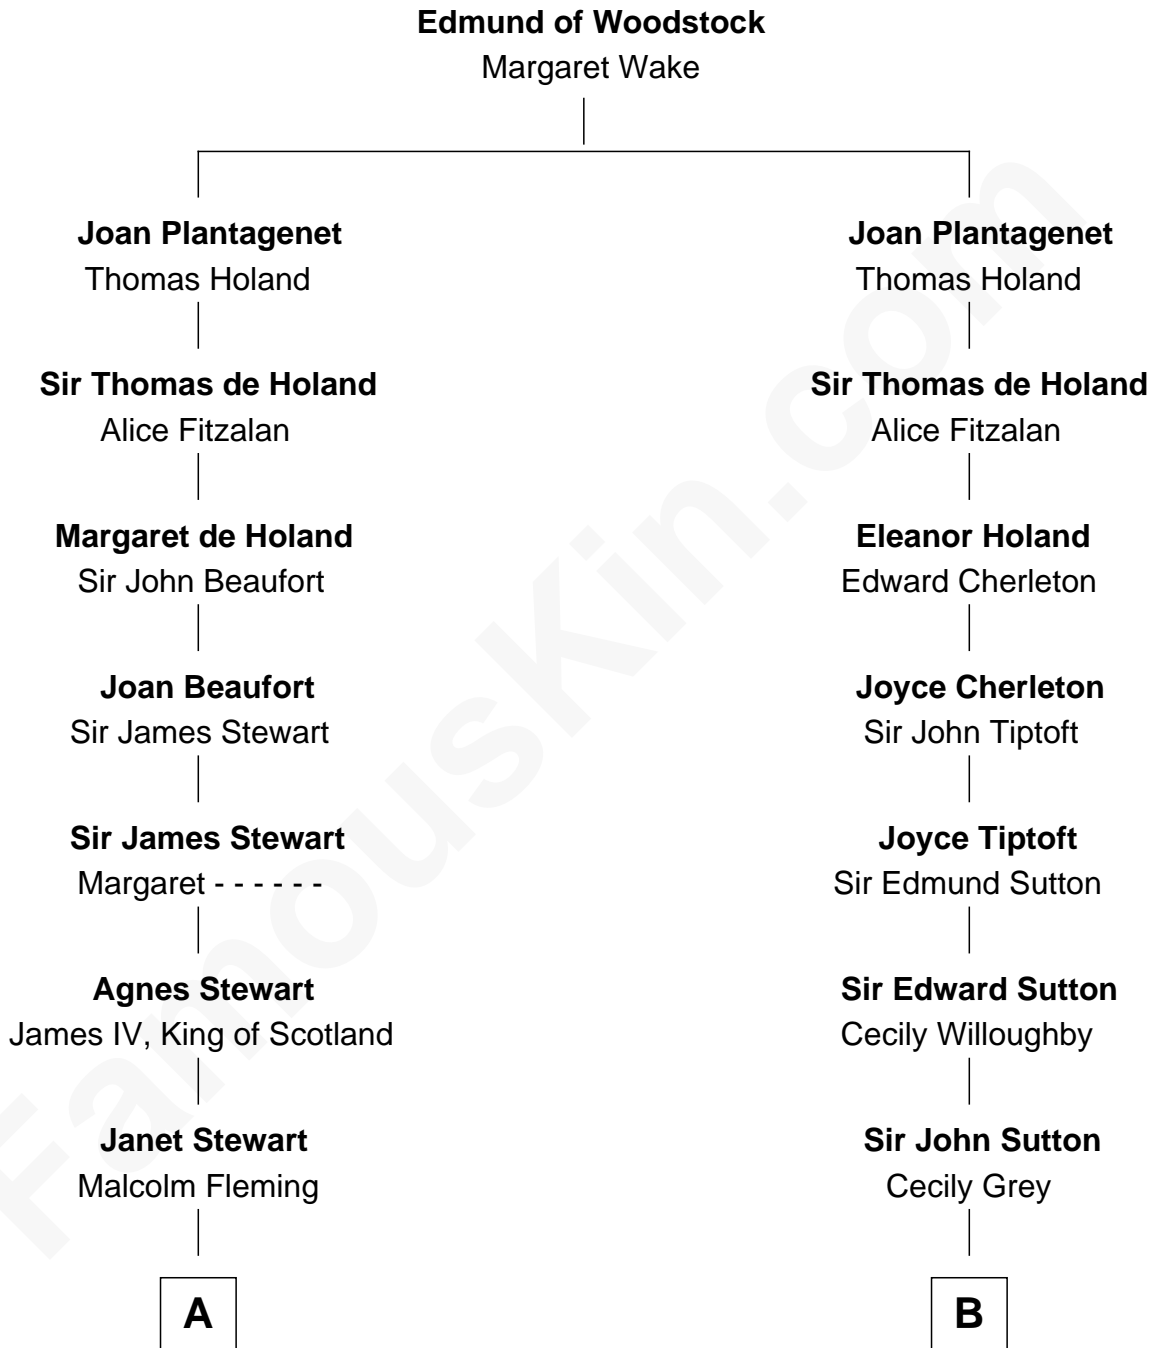

FamousKin.com Relationship Chart of

Hugh Grant
Movie Actor

19th cousin 2 times removed of

Dick Clark
Radio and TV Host

C

Cyril Randolph
Frances Selina Hervey

Felton George Randolph
Emily Margaret Nepean

Margaret Isobel Randolph
John Cassilis MacLean

Fynvola Susan MacLean
James Murray Grant

Hugh Grant
Movie Actor

D

Charles Fuller Barnard
Anna May Aldridge

Julia Fuller Barnard
Richard Augustus Clark

Dick Clark
Radio and TV Host

FamousKin.com