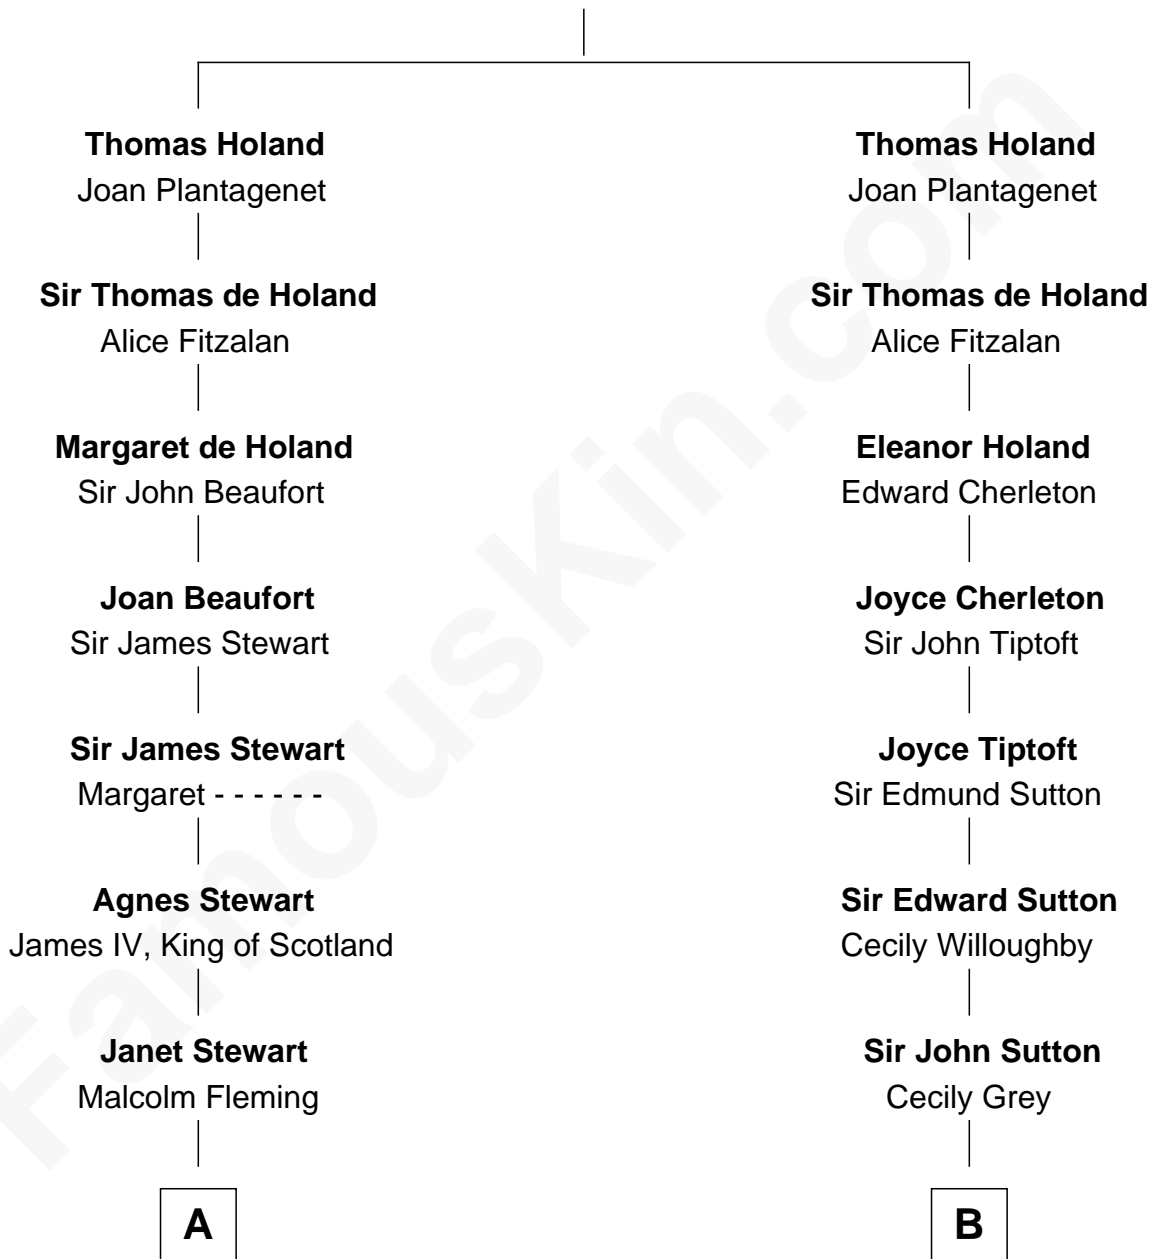

FamousKin.com Relationship Chart of

Hugh Grant
Movie Actor

19th cousin 2 times removed of

Dick Clark
Radio and TV Host

Sir Robert de Holland
Maude la Zouche

C

Cyril Randolph
Frances Selina Hervey

Felton George Randolph
Emily Margaret Nepean

Margaret Isobel Randolph
John Cassilis MacLean

Fynvola Susan MacLean
James Murray Grant

Hugh Grant
Movie Actor

D

Charles Fuller Barnard
Anna May Aldridge

Julia Fuller Barnard
Richard Augustus Clark

Dick Clark
Radio and TV Host